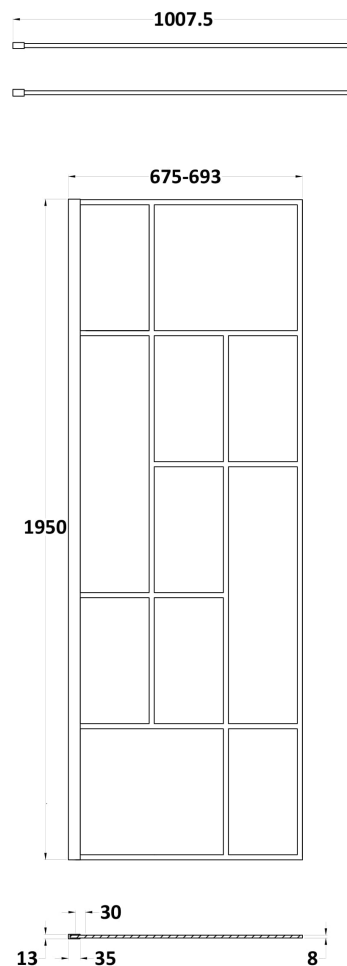

Sales Code: WRSFB070

Description: ABSTRACT Wetroom Screen 700X1950x8

Product Dimensions

Height (mm):	1950
Width (mm):	693
Depth (mm):	14
Nett Weight (kg):	30.6

Packaging Dimensions

Height (mm):	60
Width (mm):	750
Length (mm):	2070
Gross Weight (kg):	31.1

Packaging Data

Box Colour:	Brown Cardboard Box - Printed
Box Qty:	1
Label Size:	x
Label Colour:	Not Applicable
Label Qty:	0

Outer Box Dimensions (If Applicable)

Height (mm):	
Width (mm):	
Depth (mm):	
Length (mm):	
Gross Weight (kg):	
Barcode:	5056462614113

Product Details

Country of Origin:	China
Fitting Instruction:	No
CE & UKCA:	Yes
Profile Material:	Aluminium
Profile Finish:	Matt Black
Adjustments (mm):	675mm-693mm
Entry Width (mm):	N/A
Swing In Dim (mm):	N/A
Swing Out Dim (mm):	N/A
Radius (mm):	Not Applicable
Glass Thickness (mm):	8
Easy Fit:	No
Easy Clean:	No
Handle Style:	Not Applicable
Handle Material:	Not Applicable
Enclosure Design:	Frameless
Wheel Type:	Not Applicable
Support Bar Included:	Support Bar Included
Extras:	None