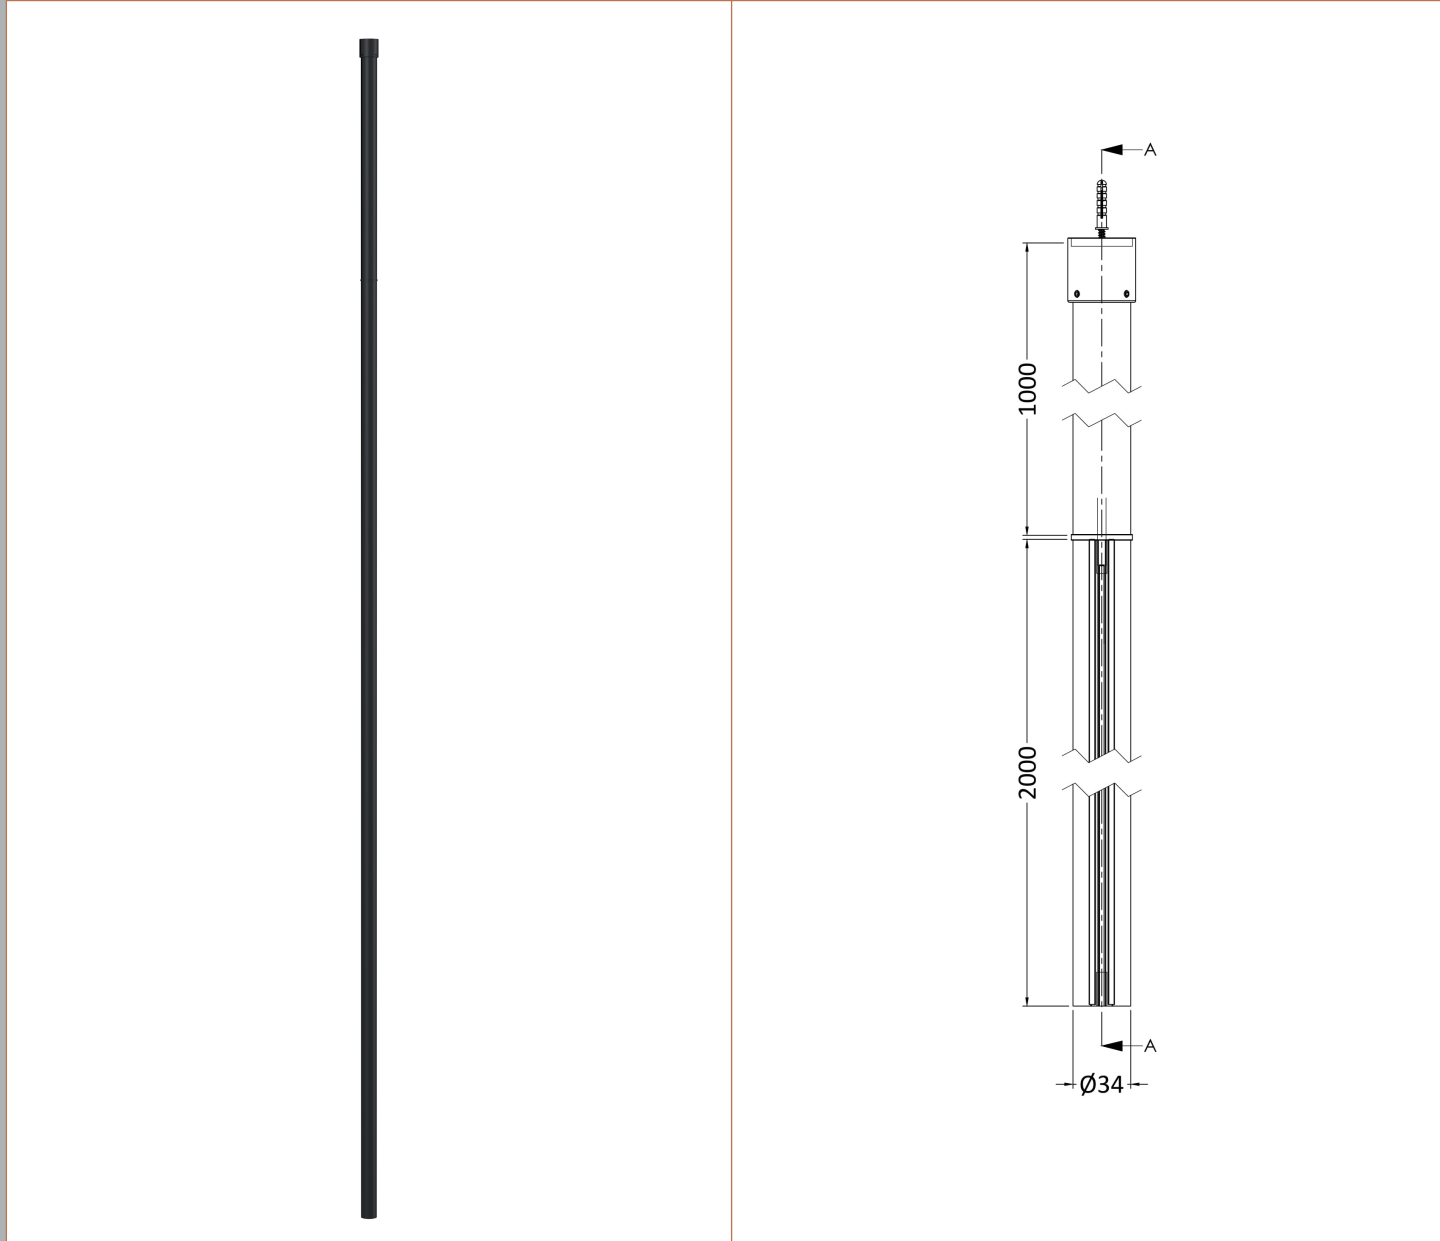

Sales Code: BFCPB076

Description: ABSTRACT 760 Screen With Ceiling Posts

Packaging Details

Barcode: 5056462644219

Sales Code: WRSFB076

Description: ABSTRACT Wetroom Screen 760X1950x8

Product Dimensions

| | |
|-------------------|------|
| Height (mm): | 1950 |
| Width (mm): | 753 |
| Depth (mm): | 14 |
| Nett Weight (kg): | 33.7 |

Outer Box Dimensions (If Applicable)

| | |
|--------------------|---------------|
| Height (mm): | |
| Width (mm): | |
| Depth (mm): | |
| Length (mm): | |
| Gross Weight (kg): | |
| Barcode: | 5056462614120 |

Product Details

| | |
|-----------------------|----------------------|
| Country of Origin: | China |
| Fitting Instruction: | No |
| CE & UKCA: | Yes |
| Profile Material: | Aluminium |
| Profile Finish: | Matt Black |
| Adjustments (mm): | 735mm-753mm |
| Entry Width (mm): | N/A |
| Swing In Dim (mm): | N/A |
| Swing Out Dim (mm): | N/A |
| Radius (mm): | Not Applicable |
| Glass Thickness (mm): | 8 |
| Easy Fit: | No |
| Easy Clean: | No |
| Handle Style: | Not Applicable |
| Handle Material: | Not Applicable |
| Enclosure Design: | Frameless |
| Wheel Type: | Not Applicable |
| Support Bar Included: | Support Bar Included |
| Extras: | None |

Sales Code: WRSF006

Description: 2/1M Wetroom Screen Ceiling Post Black

Product Dimensions

| | |
|-------------------|------|
| Height (mm): | 3000 |
| Width (mm): | 34 |
| Depth (mm): | 34 |
| Nett Weight (kg): | 3 |