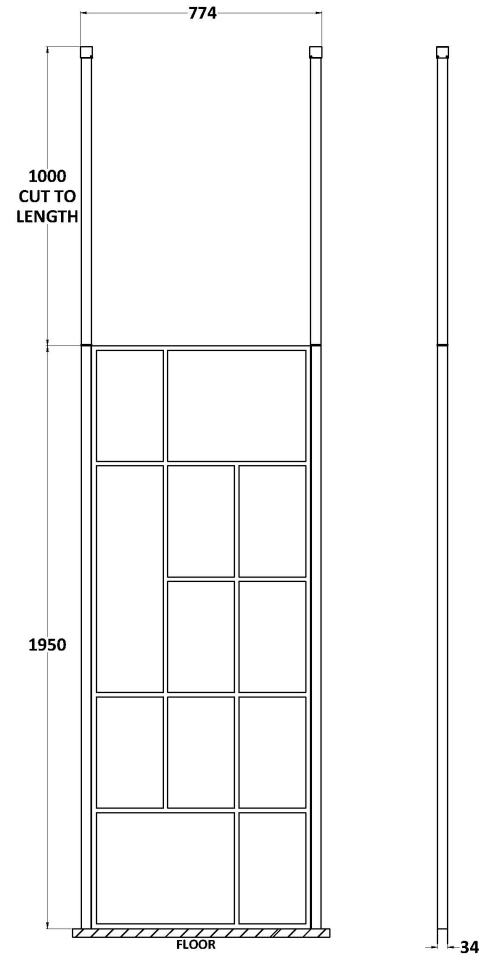

Sales Code: BFCPB076

Description: ABSTRACT 760 Screen With Ceiling Posts

Packaging Details

Barcode: 5056462644219

Sales Code: WRSFB076

Description: ABSTRACT Wetroom Screen 760X1950x8

Product Dimensions

| | |
|-------------------|------|
| Height (mm): | 1950 |
| Width (mm): | 753 |
| Depth (mm): | 14 |
| Nett Weight (kg): | 33.7 |

Packaging Dimensions

| | |
|--------------------|------|
| Height (mm): | 60 |
| Width (mm): | 810 |
| Length (mm): | 2070 |
| Gross Weight (kg): | 34.2 |

Packaging Data

| | |
|---------------|-------------------------------|
| Box Colour: | Brown Cardboard Box - Printed |
| Box Qty: | 1 |
| Label Size: | x |
| Label Colour: | Not Applicable |
| Label Qty: | 0 |

Outer Box Dimensions (If Applicable)

| | |
|--------------------|---------------|
| Height (mm): | |
| Width (mm): | |
| Depth (mm): | |
| Length (mm): | |
| Gross Weight (kg): | |
| Barcode: | 5056462614120 |

Packaging Dimensions

| | |
|--------------------|------|
| Height (mm): | 2030 |
| Width (mm): | 100 |
| Length (mm): | 70 |
| Gross Weight (kg): | 3 |

Packaging Data

| | |
|---------------|-------------------------------|
| Box Colour: | Brown Cardboard Box - Printed |
| Box Qty: | 1 |
| Label Size: | 100 x 50 |
| Label Colour: | White Label |
| Label Qty: | 1 |