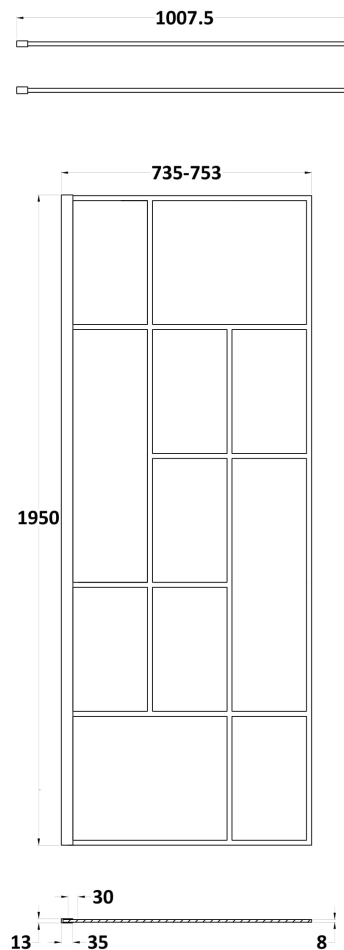

Sales Code: BFCPB076

Description: ABSTRACT 760 Screen With Ceiling Posts

Packaging Details

Barcode: 5056462644219

Sales Code: WRSFB076

Description: ABSTRACT Wetroom Screen 760X1950x8

Product Dimensions

| | |
|-------------------|------|
| Height (mm): | 1950 |
| Width (mm): | 753 |
| Depth (mm): | 14 |
| Nett Weight (kg): | 33.7 |

Packaging Dimensions

| | |
|--------------------|------|
| Height (mm): | 60 |
| Width (mm): | 810 |
| Length (mm): | 2070 |
| Gross Weight (kg): | 34.2 |

Packaging Data

| | |
|---------------|-------------------------------|
| Box Colour: | Brown Cardboard Box - Printed |
| Box Qty: | 1 |
| Label Size: | x |
| Label Colour: | Not Applicable |
| Label Qty: | 0 |

Outer Box Dimensions (If Applicable)

| | |
|--------------------|---------------|
| Height (mm): | |
| Width (mm): | |
| Depth (mm): | |
| Length (mm): | |
| Gross Weight (kg): | |
| Barcode: | 5056462614120 |

Outer Box Dimensions (If Applicable)

| | |
|--------------------|---------------|
| Height (mm): | |
| Width (mm): | |
| Depth (mm): | |
| Length (mm): | |
| Gross Weight (kg): | |
| Barcode: | 5056211850601 |