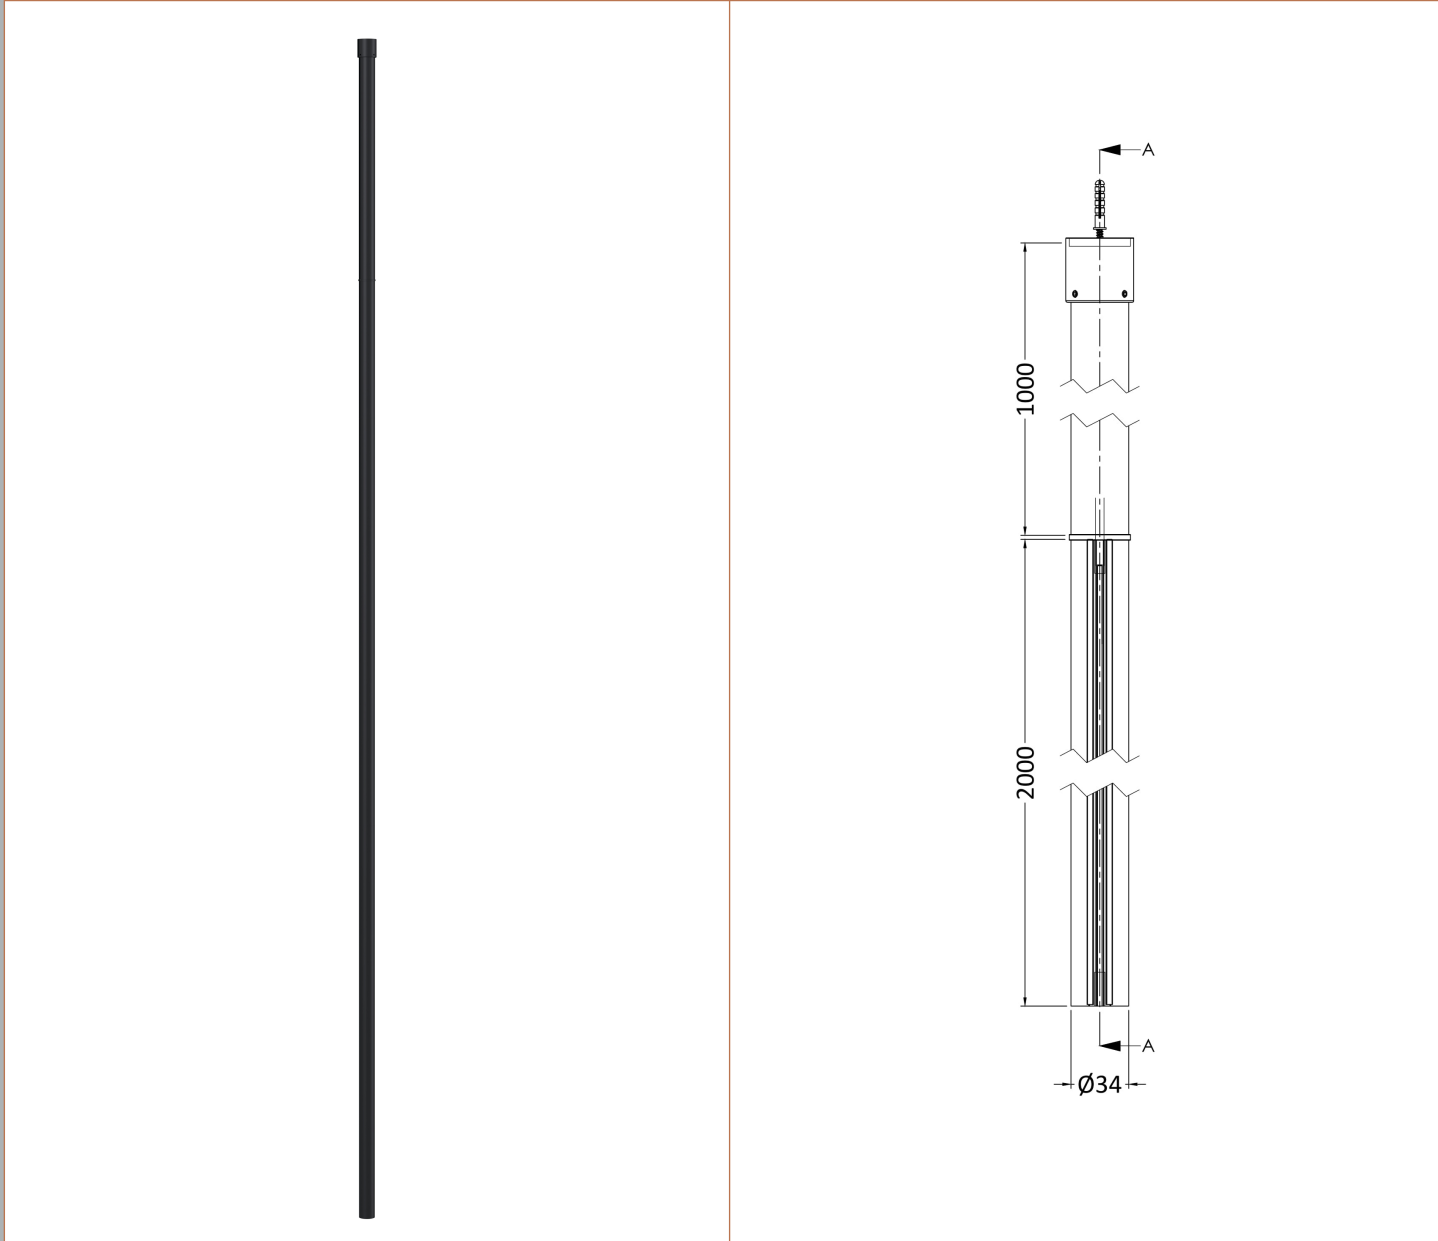

Sales Code: BFCPB070

Description: ABSTRACT 700 Screen With Ceiling Posts

Packaging Details

Barcode: 5056462644202

Sales Code: WRSFB070

Description: ABSTRACT Wetroom Screen 700X1950x8

Product Dimensions

Height (mm):	1950
Width (mm):	693
Depth (mm):	14
Nett Weight (kg):	30.6

Outer Box Dimensions (If Applicable)

Height (mm):	
Width (mm):	
Depth (mm):	
Length (mm):	
Gross Weight (kg):	
Barcode:	5056462614113

Product Details

Country of Origin:	China
Fitting Instruction:	No
CE & UKCA:	Yes
Profile Material:	Aluminium
Profile Finish:	Matt Black
Adjustments (mm):	675mm-693mm
Entry Width (mm):	N/A
Swing In Dim (mm):	N/A
Swing Out Dim (mm):	N/A
Radius (mm):	Not Applicable
Glass Thickness (mm):	8
Easy Fit:	No
Easy Clean:	No
Handle Style:	Not Applicable
Handle Material:	Not Applicable
Enclosure Design:	Frameless
Wheel Type:	Not Applicable
Support Bar Included:	Support Bar Included
Extras:	None

Sales Code: WRSF006

Description: 2/1M Wetroom Screen Ceiling Post Black

Product Dimensions

Height (mm):	3000
Width (mm):	34
Depth (mm):	34
Nett Weight (kg):	3

Packaging Dimensions

Height (mm):	2030
Width (mm):	100
Length (mm):	70
Gross Weight (kg):	3

Packaging Data

Box Colour:	Brown Cardboard Box - Printed
Box Qty:	1
Label Size:	100 x 50
Label Colour:	White Label
Label Qty:	1

Outer Box Dimensions (If Applicable)

Height (mm):	
Width (mm):	
Depth (mm):	
Length (mm):	
Gross Weight (kg):	
Barcode:	5056211850601