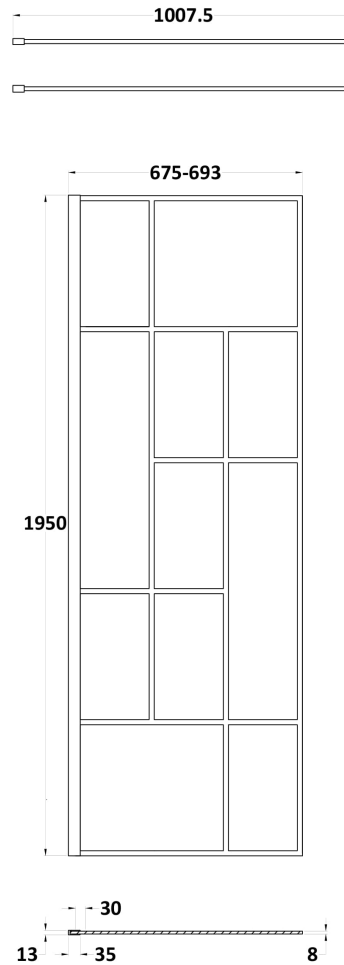

Sales Code: BFCPB070

Description: ABSTRACT 700 Screen With Ceiling Posts

Packaging Details

Barcode: 5056462644202

Sales Code: WRSFB070

Description: ABSTRACT Wetroom Screen 700X1950x8

Product Dimensions

Height (mm):	1950
Width (mm):	693
Depth (mm):	14
Nett Weight (kg):	30.6

Packaging Dimensions

Height (mm):	60
Width (mm):	750
Length (mm):	2070
Gross Weight (kg):	31.1

Packaging Data

Box Colour:	Brown Cardboard Box - Printed
Box Qty:	1
Label Size:	x
Label Colour:	Not Applicable
Label Qty:	0

Outer Box Dimensions (If Applicable)

Height (mm):	
Width (mm):	
Depth (mm):	
Length (mm):	
Gross Weight (kg):	
Barcode:	5056462614113

Product Details

Country of Origin:	China
Fitting Instruction:	No
CE & UKCA:	Yes
Profile Material:	Aluminium
Profile Finish:	Matt Black
Adjustments (mm):	675mm-693mm
Entry Width (mm):	N/A
Swing In Dim (mm):	N/A
Swing Out Dim (mm):	N/A
Radius (mm):	Not Applicable
Glass Thickness (mm):	8
Easy Fit:	No
Easy Clean:	No
Handle Style:	Not Applicable
Handle Material:	Not Applicable
Enclosure Design:	Frameless
Wheel Type:	Not Applicable
Support Bar Included:	Support Bar Included
Extras:	None

Packaging Data

Box Colour:	Brown Cardboard Box - Printed
Box Qty:	1
Label Size:	100 x 50
Label Colour:	White Label
Label Qty:	1

Outer Box Dimensions (If Applicable)

Height (mm):	
Width (mm):	
Depth (mm):	
Length (mm):	
Gross Weight (kg):	
Barcode:	5056211850601