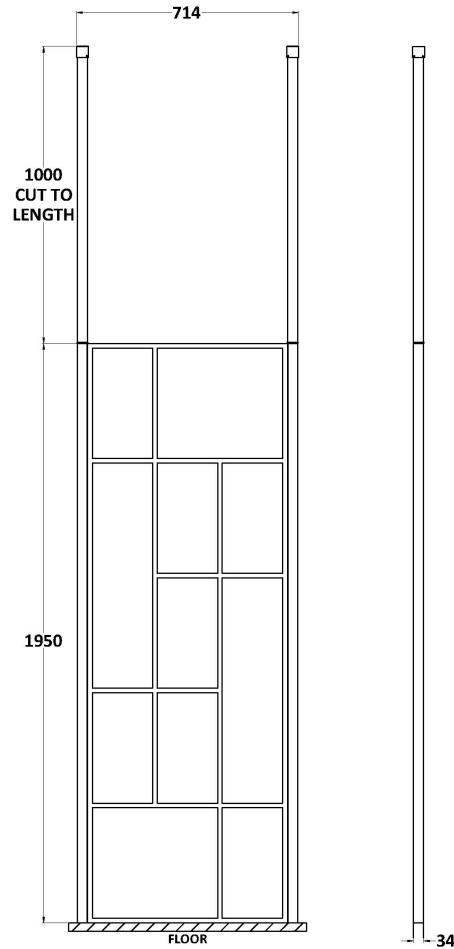

Sales Code: BFCPB070

Description: ABSTRACT 700 Screen With Ceiling Posts

Packaging Details

Barcode: 5056462644202

Sales Code: WRSFB070

Description: ABSTRACT Wetroom Screen 700X1950x8

Product Dimensions

Height (mm):	1950
Width (mm):	693
Depth (mm):	14
Nett Weight (kg):	30.6

Packaging Dimensions

Height (mm):	60
Width (mm):	750
Length (mm):	2070
Gross Weight (kg):	31.1

Packaging Data

Box Colour:	Brown Cardboard Box - Printed
Box Qty:	1
Label Size:	x
Label Colour:	Not Applicable
Label Qty:	0

Outer Box Dimensions (If Applicable)

Height (mm):	
Width (mm):	
Depth (mm):	
Length (mm):	
Gross Weight (kg):	
Barcode:	5056462614113

Product Details

Country of Origin:	China
Fitting Instruction:	No
CE & UKCA:	Yes
Profile Material:	Aluminium
Profile Finish:	Matt Black
Adjustments (mm):	675mm-693mm
Entry Width (mm):	N/A
Swing In Dim (mm):	N/A
Swing Out Dim (mm):	N/A
Radius (mm):	Not Applicable
Glass Thickness (mm):	8
Easy Fit:	No
Easy Clean:	No
Handle Style:	Not Applicable
Handle Material:	Not Applicable
Enclosure Design:	Frameless
Wheel Type:	Not Applicable
Support Bar Included:	Support Bar Included
Extras:	None

Sales Code: WRSF006

Description: 2/1M Wetroom Screen Ceiling Post Black

Product Dimensions

Height (mm):	3000
Width (mm):	34
Depth (mm):	34
Nett Weight (kg):	3

Packaging Dimensions

Height (mm):	2030
Width (mm):	100
Length (mm):	70
Gross Weight (kg):	3