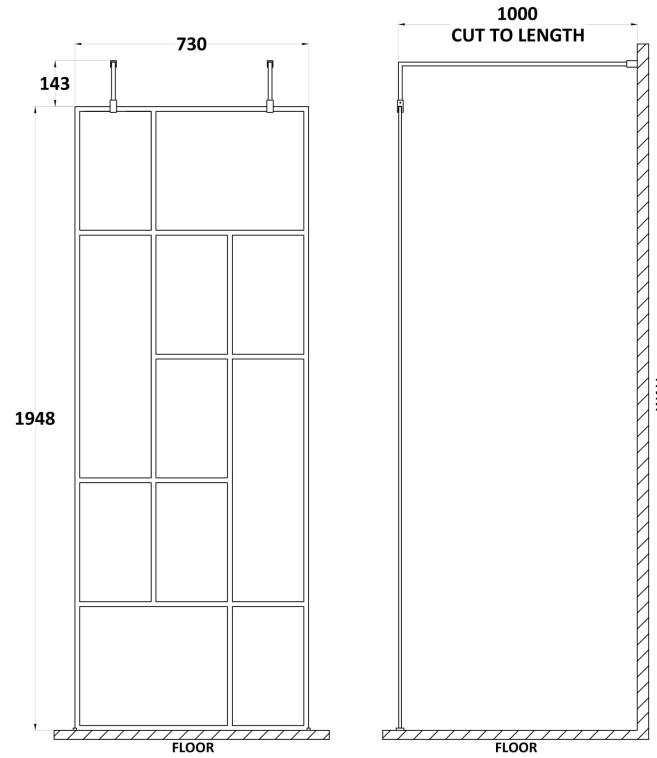

Sales Code: BFAFB076

Description: ABSTRACT 760 Screen With Arms And Feet

Packaging Details

Barcode: 5056462644295