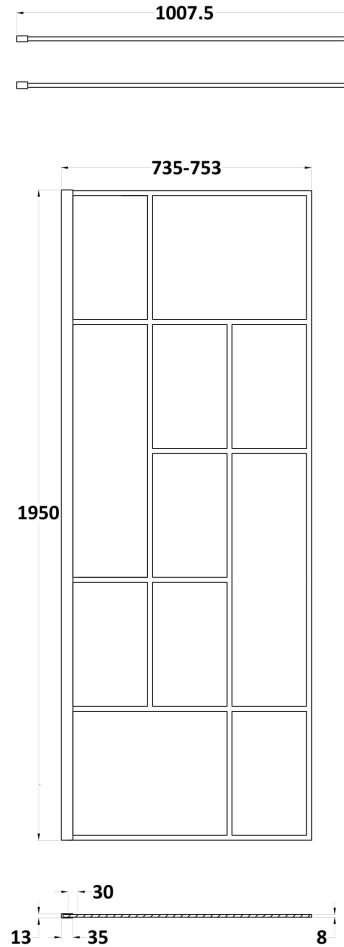

### Product Dimensions

Height (mm):	1950
Width (mm):	753
Depth (mm):	14
Nett Weight (kg):	33.7

### Packaging Dimensions

Height (mm):	60
Width (mm):	810
Length (mm):	2070
Gross Weight (kg):	34.2

### Outer Box Dimensions (If Applicable)

Height (mm):	
Width (mm):	
Depth (mm):	
Length (mm):	
Gross Weight (kg):	
Barcode:	5056462614120

### Packaging Dimensions

Height (mm):	35
Width (mm):	160
Length (mm):	1020
Gross Weight (kg):	0.7