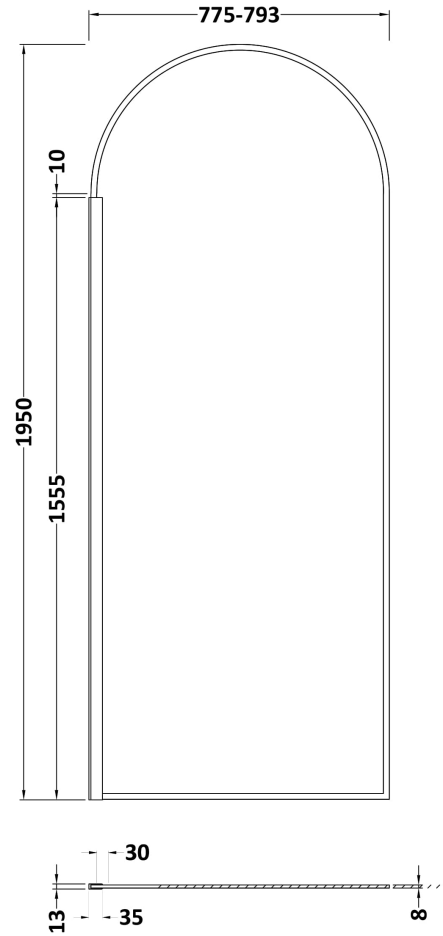

Sales Code: WRSRBP80

Description: 800 Arched Screen Outer Frame 1950X8mm

Product Dimensions

Height (mm):	1950
Width (mm):	793
Depth (mm):	14
Nett Weight (kg):	35.9

Packaging Dimensions

Height (mm):	2070
Width (mm):	850
Length (mm):	60
Gross Weight (kg):	35.9

Packaging Data

Box Colour:	Brown Cardboard Box - Printed
Box Qty:	1
Label Size:	100 x 50
Label Colour:	Not Applicable
Label Qty:	0

Outer Box Dimensions (If Applicable)

Height (mm):	
Width (mm):	
Depth (mm):	
Length (mm):	
Gross Weight (kg):	
Barcode:	5056462638348

Product Details

Country of Origin:	China
Fitting Instruction:	No
CE & UKCA:	Yes
Profile Material:	Aluminium
Profile Finish:	Matt Black
Adjustments (mm):	775mm-793mm
Entry Width (mm):	N/A
Swing In Dim (mm):	N/A
Swing Out Dim (mm):	N/A
Radius (mm):	Not Applicable
Glass Thickness (mm):	8
Easy Fit:	No
Easy Clean:	No
Handle Style:	Not Applicable
Handle Material:	Not Applicable
Enclosure Design:	Frameless
Wheel Type:	Not Applicable
Support Bar Included:	Support Bar Not Included
Extras:	None