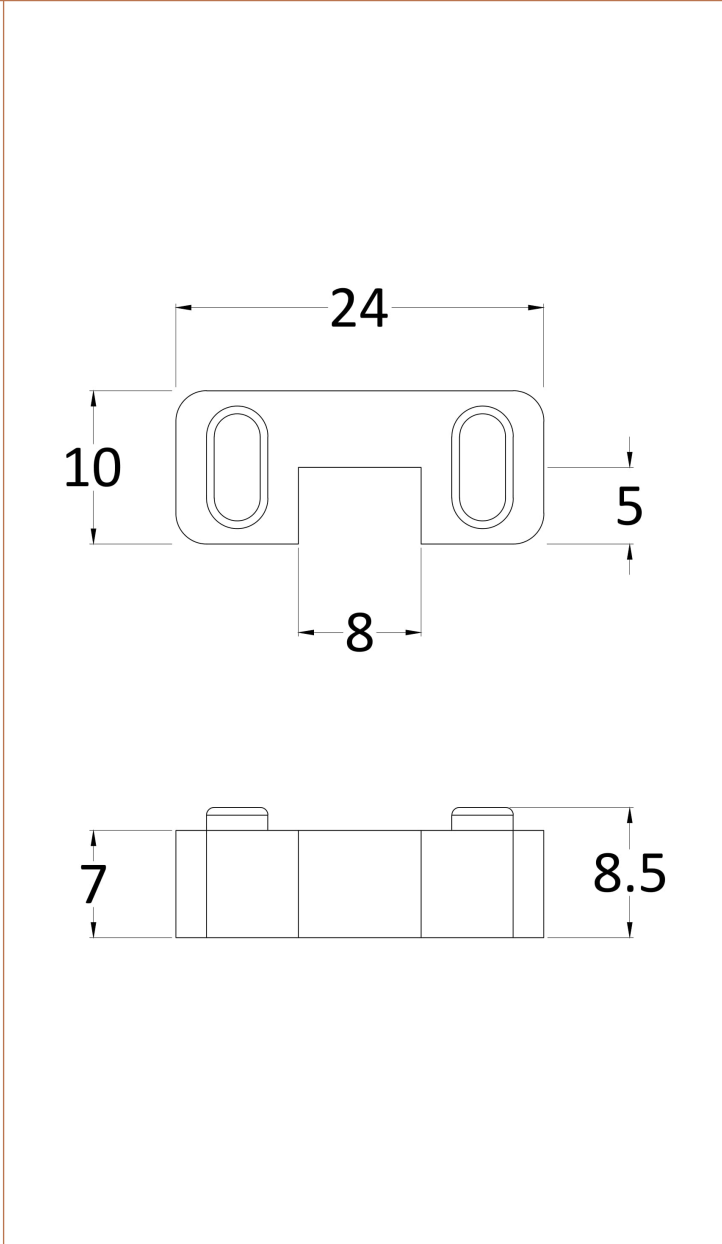

Packaging Dimensions

Height (mm):	60
Width (mm):	1250
Length (mm):	2070
Gross Weight (kg):	53.2

Packaging Data

Box Colour:	Brown Cardboard Box - Printed
Box Qty:	1
Label Size:	x
Label Colour:	Not Applicable
Label Qty:	0

Outer Box Dimensions (If Applicable)

Height (mm):	
Width (mm):	
Depth (mm):	
Length (mm):	
Gross Weight (kg):	
Barcode:	5056462614175

Product Details

Country of Origin:	China
Fitting Instruction:	No
CE & UKCA:	Yes
Profile Material:	Aluminium
Profile Finish:	Matt Black
Adjustments (mm):	1175mm-1193mm
Entry Width (mm):	N/A
Swing In Dim (mm):	N/A
Swing Out Dim (mm):	N/A
Radius (mm):	Not Applicable
Glass Thickness (mm):	8
Easy Fit:	No
Easy Clean:	No
Handle Style:	Not Applicable
Handle Material:	Not Applicable
Enclosure Design:	Frameless
Wheel Type:	Not Applicable
Support Bar Included:	Support Bar Included
Extras:	None

Sales Code: WRSF007

Description: Wetroom Horseshoe Support Foot Black

Product Dimensions

Height (mm):	9
Width (mm):	24
Depth (mm):	10
Nett Weight (kg):	0.16

Packaging Dimensions

Height (mm):	45
Width (mm):	30
Length (mm):	44
Gross Weight (kg):	0.16

Packaging Data

Box Colour:	White Cardboard Box
Box Qty:	1
Label Size:	100 x 50
Label Colour:	White Label
Label Qty:	1

Outer Box Dimensions (If Applicable)

Height (mm):	360
Width (mm):	270
Depth (mm):	
Length (mm):	
Gross Weight (kg):	
Barcode:	5056211850625