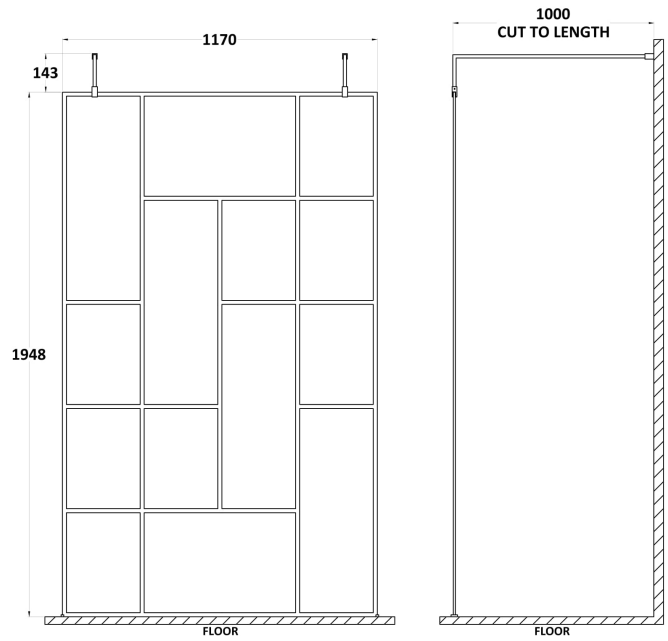

Sales Code: BFAFB12

Description: ABSTRACT 1200 Screen With Arms And Feet

Packaging Details

Barcode: 5056462644349

Sales Code: WRSFB12

Description: ABSTRACT Wetroom Screen 1200X1950x8

Product Dimensions

Height (mm):	1950
Width (mm):	1193
Depth (mm):	14
Nett Weight (kg):	52.7

Packaging Dimensions

Height (mm):	60
Width (mm):	1250
Length (mm):	2070
Gross Weight (kg):	53.2

Packaging Data

Box Colour:	Brown Cardboard Box - Printed
Box Qty:	1
Label Size:	x
Label Colour:	Not Applicable
Label Qty:	0

Outer Box Dimensions (If Applicable)

Height (mm):	
Width (mm):	
Depth (mm):	
Length (mm):	
Gross Weight (kg):	
Barcode:	5056462614175

Product Details

Country of Origin:	China
Fitting Instruction:	No
CE & UKCA:	Yes
Profile Material:	Aluminium
Profile Finish:	Matt Black
Adjustments (mm):	1175mm-1193mm
Entry Width (mm):	N/A
Swing In Dim (mm):	N/A
Swing Out Dim (mm):	N/A
Radius (mm):	Not Applicable
Glass Thickness (mm):	8
Easy Fit:	No
Easy Clean:	No
Handle Style:	Not Applicable
Handle Material:	Not Applicable
Enclosure Design:	Frameless
Wheel Type:	Not Applicable
Support Bar Included:	Support Bar Included
Extras:	None

Packaging Data

Box Colour:	White Cardboard Box
Box Qty:	1
Label Size:	100 x 50
Label Colour:	White Label
Label Qty:	1

Outer Box Dimensions (If Applicable)

Height (mm):	360
Width (mm):	270
Depth (mm):	
Length (mm):	
Gross Weight (kg):	
Barcode:	5056211850625