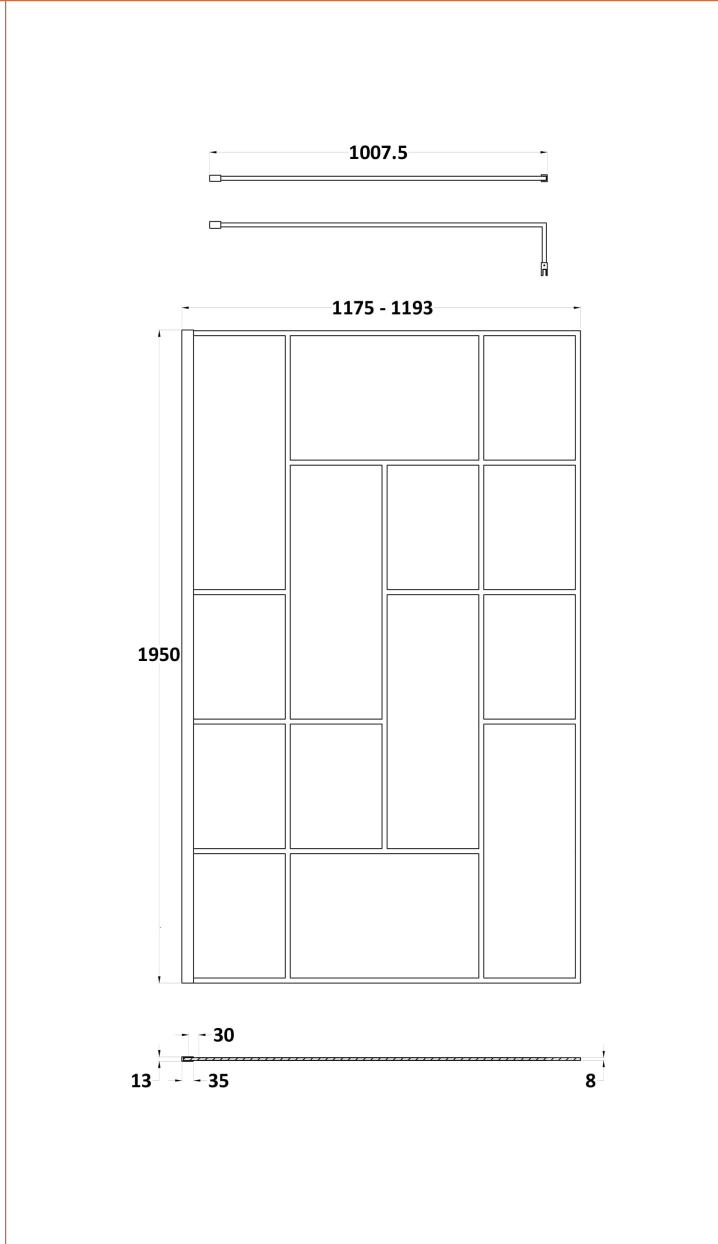

Sales Code: BFAFB12

Description: ABSTRACT 1200 Screen With Arms And Feet

Packaging Details

Barcode: 5056462644349

Sales Code: WRSFB12

Description: ABSTRACT Wetroom Screen 1200X1950x8

Product Dimensions

Height (mm):	1950
Width (mm):	1193
Depth (mm):	14
Nett Weight (kg):	52.7

Packaging Dimensions

Height (mm):	60
Width (mm):	1250
Length (mm):	2070
Gross Weight (kg):	53.2

Packaging Data

Box Colour:	Brown Cardboard Box - Printed
Box Qty:	1
Label Size:	x
Label Colour:	Not Applicable
Label Qty:	0

Outer Box Dimensions (If Applicable)

Height (mm):	
Width (mm):	
Depth (mm):	
Length (mm):	
Gross Weight (kg):	
Barcode:	5056462614175

Product Details

Country of Origin:	China
Fitting Instruction:	No
CE & UKCA:	Yes
Profile Material:	Aluminium
Profile Finish:	Matt Black
Adjustments (mm):	1175mm-1193mm
Entry Width (mm):	N/A
Swing In Dim (mm):	N/A
Swing Out Dim (mm):	N/A
Radius (mm):	Not Applicable
Glass Thickness (mm):	8
Easy Fit:	No
Easy Clean:	No
Handle Style:	Not Applicable
Handle Material:	Not Applicable
Enclosure Design:	Frameless
Wheel Type:	Not Applicable
Support Bar Included:	Support Bar Included
Extras:	None

Packaging Data

Box Colour:	White Cardboard Box
Box Qty:	1
Label Size:	100 x 50
Label Colour:	White Label
Label Qty:	1

Outer Box Dimensions (If Applicable)

Height (mm):	360
Width (mm):	270
Depth (mm):	
Length (mm):	
Gross Weight (kg):	
Barcode:	5056211850625