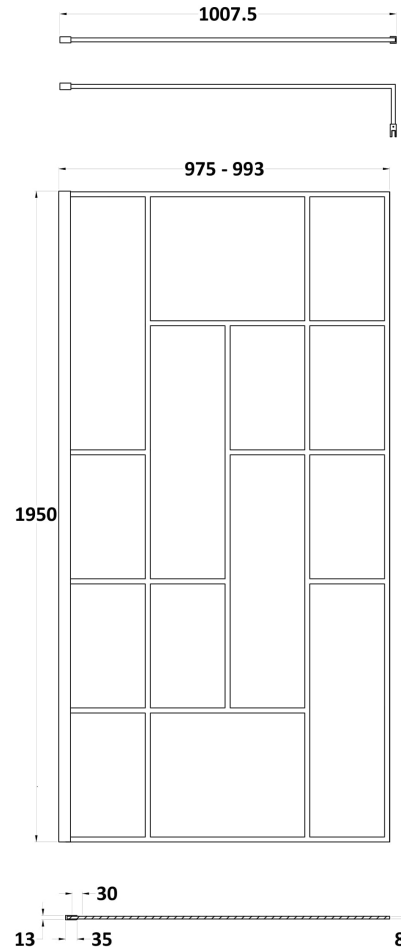

Sales Code: WRSFB10

Description: ABSTRACT Wetroom Screen 1000X1950x8

**Product Dimensions**

Height (mm):	1950
Width (mm):	993
Depth (mm):	14
Nett Weight (kg):	44.3

**Packaging Dimensions**

Height (mm):	60
Width (mm):	1050
Length (mm):	2070
Gross Weight (kg):	44.8

**Packaging Data**

Box Colour:	Brown Cardboard Box - Printed
Box Qty:	1
Label Size:	x
Label Colour:	Not Applicable
Label Qty:	0

**Outer Box Dimensions (If Applicable)**

Height (mm):	
Width (mm):	
Depth (mm):	
Length (mm):	
Gross Weight (kg):	
Barcode:	5056462614151

**Product Details**

Country of Origin:	China
Fitting Instruction:	No
CE & UKCA:	Yes
Profile Material:	Aluminium
Profile Finish:	Matt Black
Adjustments (mm):	975mm-993mm
Entry Width (mm):	N/A
Swing In Dim (mm):	N/A
Swing Out Dim (mm):	N/A
Radius (mm):	Not Applicable
Glass Thickness (mm):	8
Easy Fit:	No
Easy Clean:	No
Handle Style:	Not Applicable
Handle Material:	Not Applicable
Enclosure Design:	Frameless
Wheel Type:	Not Applicable
Support Bar Included:	Support Bar Included
Extras:	None