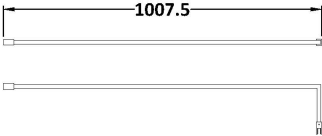

Sales Code: WRSOBP70

Description: 700 Wetroom Screen Outer Frame 1950X8mm

Packaging Details

Barcode: 5056462638119