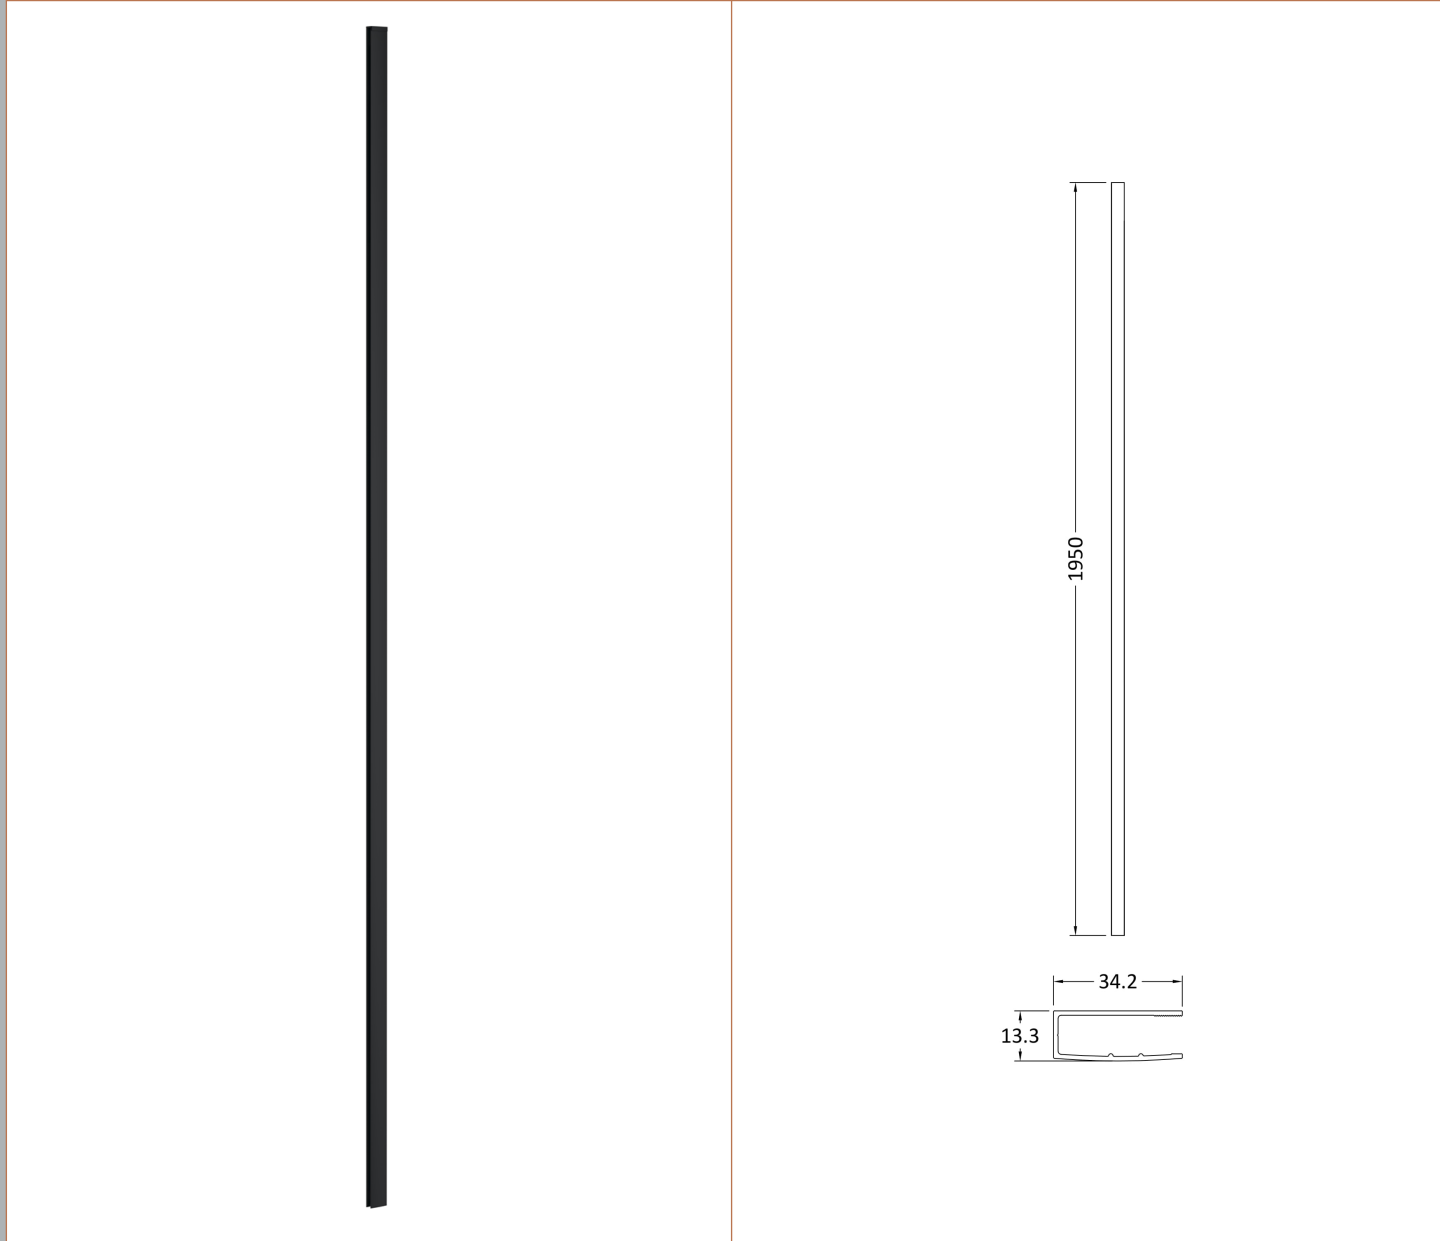

### Product Dimensions

Height (mm):	1950
Width (mm):	700
Depth (mm):	14
Nett Weight (kg):	29.44

Sales Code: WRSF004

Description: 1950 Wetroom Wall Channel Black

**Product Dimensions**

Height (mm):	1950
Width (mm):	34
Depth (mm):	13
Nett Weight (kg):	1.01

**Packaging Dimensions**

Height (mm):	45
Width (mm):	185
Length (mm):	1970
Gross Weight (kg):	1.42

**Product Details**

Country of Origin:	China
Fitting Instruction:	No
CE & UKCA:	N/A
Profile Material:	Aluminium
Profile Finish:	Matt Black
Adjustments (mm):	18mm
Entry Width (mm):	N/A
Swing In Dim (mm):	N/A
Swing Out Dim (mm):	N/A
Radius (mm):	Not Applicable
Glass Thickness (mm):	
Easy Fit:	Not Applicable
Easy Clean:	Not Applicable
Handle Style:	Not Applicable
Handle Material:	Not Applicable
Enclosure Design:	Not Applicable
Wheel Type:	Not Applicable
Support Bar Included:	Support Bar Not Included
Extras:	None

Sales Code: WRSF004U

Description: 1950 Decorative Profile Undrilled Black

**Product Dimensions**

Height (mm):	1950
Width (mm):	34
Depth (mm):	13
Nett Weight (kg):	1.01

**Packaging Dimensions**

Height (mm):	45
Width (mm):	185
Length (mm):	1970
Gross Weight (kg):	1.42