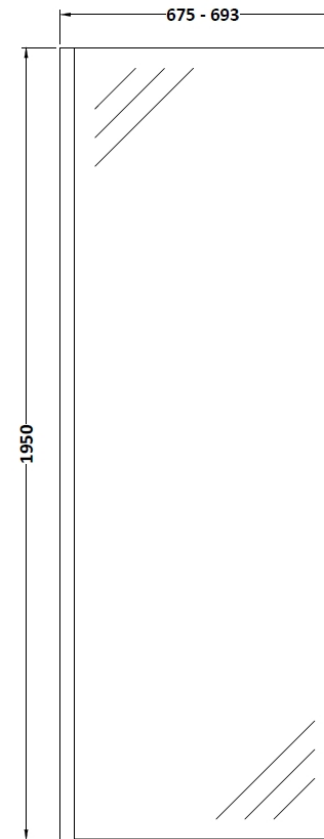

### Product Dimensions

Height (mm):	1950
Width (mm):	700
Depth (mm):	14
Nett Weight (kg):	29.44

### Packaging Dimensions

Height (mm):	65
Width (mm):	730
Length (mm):	2010
Gross Weight (kg):	29.44

### Outer Box Dimensions (If Applicable)

Height (mm):	
Width (mm):	
Depth (mm):	
Length (mm):	
Gross Weight (kg):	
Barcode:	5055369007424

Sales Code: WRSF004U

Description: 1950 Decorative Profile Undrilled Black

**Product Dimensions**

Height (mm):	1950
Width (mm):	34
Depth (mm):	13
Nett Weight (kg):	1.01

**Packaging Dimensions**

Height (mm):	45
Width (mm):	185
Length (mm):	1970
Gross Weight (kg):	1.42