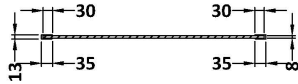

Sales Code: WRSOBP70

Description: 700 Wetroom Screen Outer Frame 1950X8mm

Packaging Details

Barcode: 5056462638119