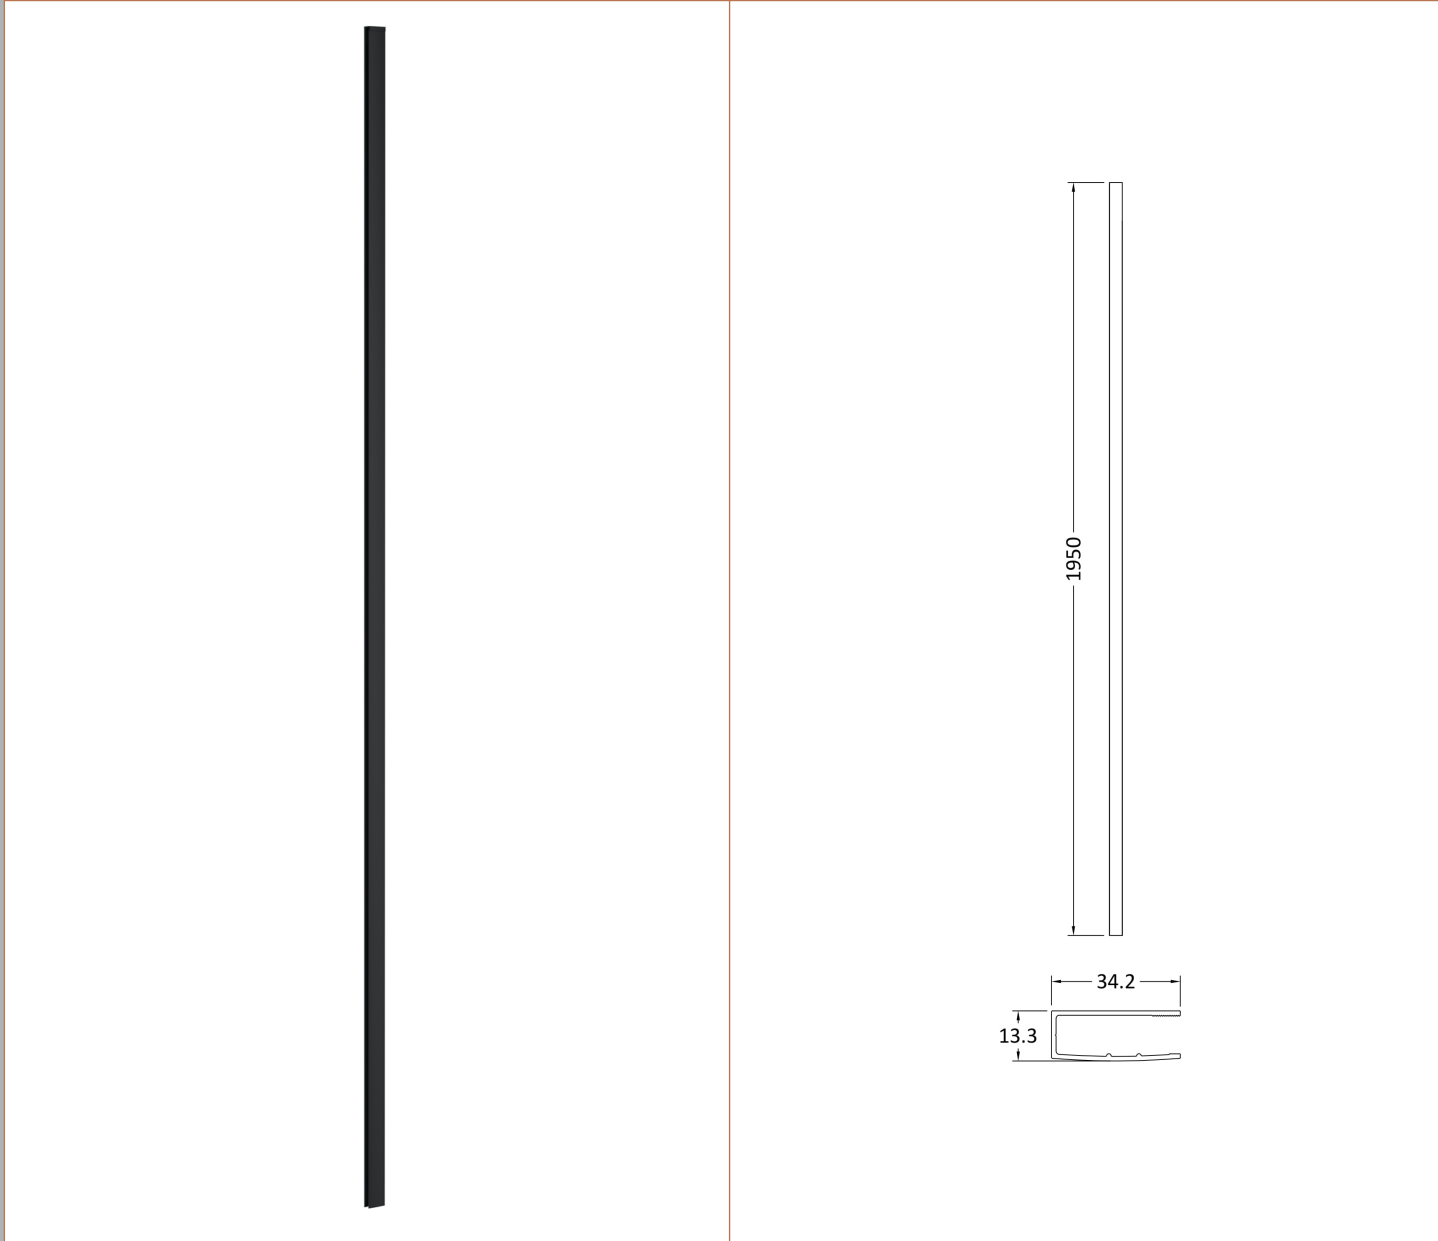

Sales Code: WRSF004

Description: 1950 Wetroom Wall Channel Black

Product Dimensions

Height (mm):	1950
Width (mm):	34
Depth (mm):	13
Nett Weight (kg):	1.01

Packaging Dimensions

Height (mm):	45
Width (mm):	185
Length (mm):	1970
Gross Weight (kg):	1.42

Packaging Data

Box Colour:	Brown Cardboard Box - Printed
Box Qty:	1
Label Size:	100 x 50
Label Colour:	White Label
Label Qty:	1

Outer Box Dimensions (If Applicable)

Height (mm):	
Width (mm):	
Depth (mm):	
Length (mm):	
Gross Weight (kg):	
Barcode:	5056211807643

Product Details

Country of Origin:	China
Fitting Instruction:	No
CE & UKCA:	N/A
Profile Material:	Aluminium
Profile Finish:	Matt Black
Adjustments (mm):	18mm
Entry Width (mm):	N/A
Swing In Dim (mm):	N/A
Swing Out Dim (mm):	N/A
Radius (mm):	Not Applicable
Glass Thickness (mm):	
Easy Fit:	Not Applicable
Easy Clean:	Not Applicable
Handle Style:	Not Applicable
Handle Material:	Not Applicable
Enclosure Design:	Not Applicable
Wheel Type:	Not Applicable
Support Bar Included:	Support Bar Not Included
Extras:	None