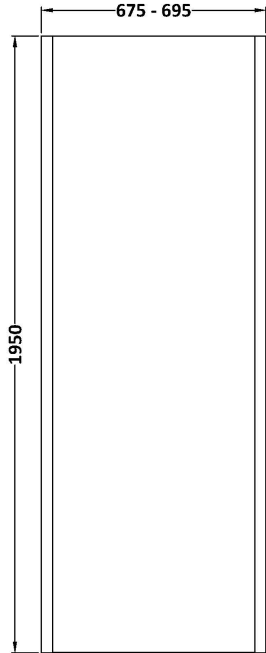

Sales Code: WRSOBP70

Description: 700 Wetroom Screen Outer Frame 1950X8mm

Packaging Details

Barcode: 5056462638119

Sales Code: WRSB700

Description: Wetroom Screen 700 X1950mm

### Product Dimensions

Height (mm):	1950
Width (mm):	700
Depth (mm):	14
Nett Weight (kg):	29.44

### Packaging Dimensions

Height (mm):	65
Width (mm):	730
Length (mm):	2010
Gross Weight (kg):	29.44

### Outer Box Dimensions (If Applicable)

Height (mm):	
Width (mm):	
Depth (mm):	
Length (mm):	
Gross Weight (kg):	
Barcode:	5055369007424