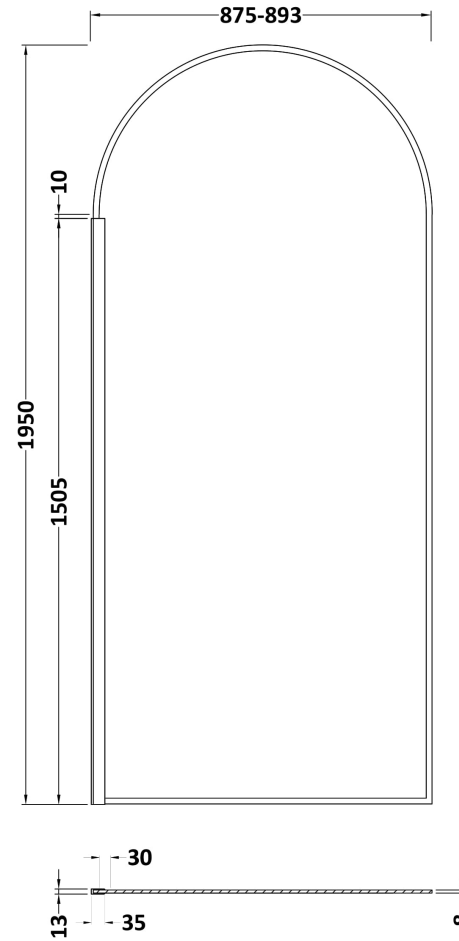

Sales Code: WRSRBP90

Description: 900 Arched Screen Outer Frame 1950X8mm

Product Dimensions

Height (mm):	1950
Width (mm):	893
Depth (mm):	14
Nett Weight (kg):	40.3

Packaging Dimensions

Height (mm):	2070
Width (mm):	950
Length (mm):	60
Gross Weight (kg):	40.3

Packaging Data

Box Colour:	Brown Cardboard Box - Printed
Box Qty:	1
Label Size:	100 x 50
Label Colour:	Not Applicable
Label Qty:	0

Outer Box Dimensions (If Applicable)

Height (mm):	
Width (mm):	
Depth (mm):	
Length (mm):	
Gross Weight (kg):	
Barcode:	5056462638355

Product Details

Country of Origin:	China
Fitting Instruction:	No
CE & UKCA:	Yes
Profile Material:	Aluminium
Profile Finish:	Matt Black
Adjustments (mm):	875mm-893mm
Entry Width (mm):	N/A
Swing In Dim (mm):	N/A
Swing Out Dim (mm):	N/A
Radius (mm):	Not Applicable
Glass Thickness (mm):	8
Easy Fit:	No
Easy Clean:	No
Handle Style:	Not Applicable
Handle Material:	Not Applicable
Enclosure Design:	Frameless
Wheel Type:	Not Applicable
Support Bar Included:	Support Bar Not Included
Extras:	None