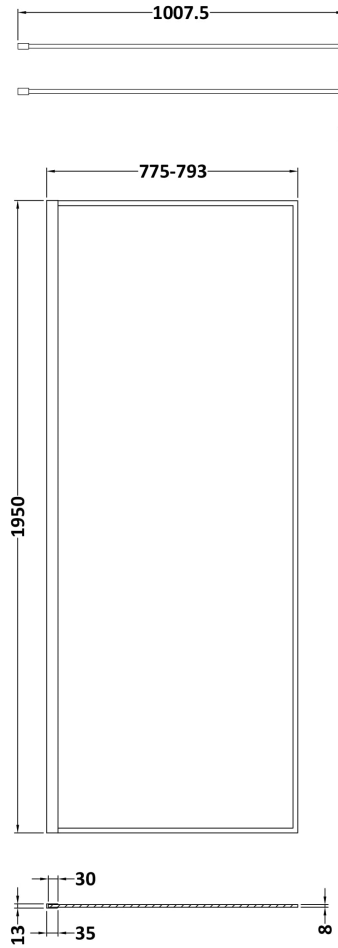

**Sales Code:** WRSOBP80

**Description:** 800 Wetroom Screen Outer Frame 1950X8mm

**Packaging Details**

Barcode: 5056462638133

Sales Code: WRSB800

Description: Wetroom Screen 800 X1950mm

### Product Dimensions

Height (mm):	1950
Width (mm):	800
Depth (mm):	14
Nett Weight (kg):	34.36

### Packaging Dimensions

Height (mm):	65
Width (mm):	830
Length (mm):	2010
Gross Weight (kg):	34.36

### Outer Box Dimensions (If Applicable)

Height (mm):	
Width (mm):	
Depth (mm):	
Length (mm):	
Gross Weight (kg):	
Barcode:	5055369007448