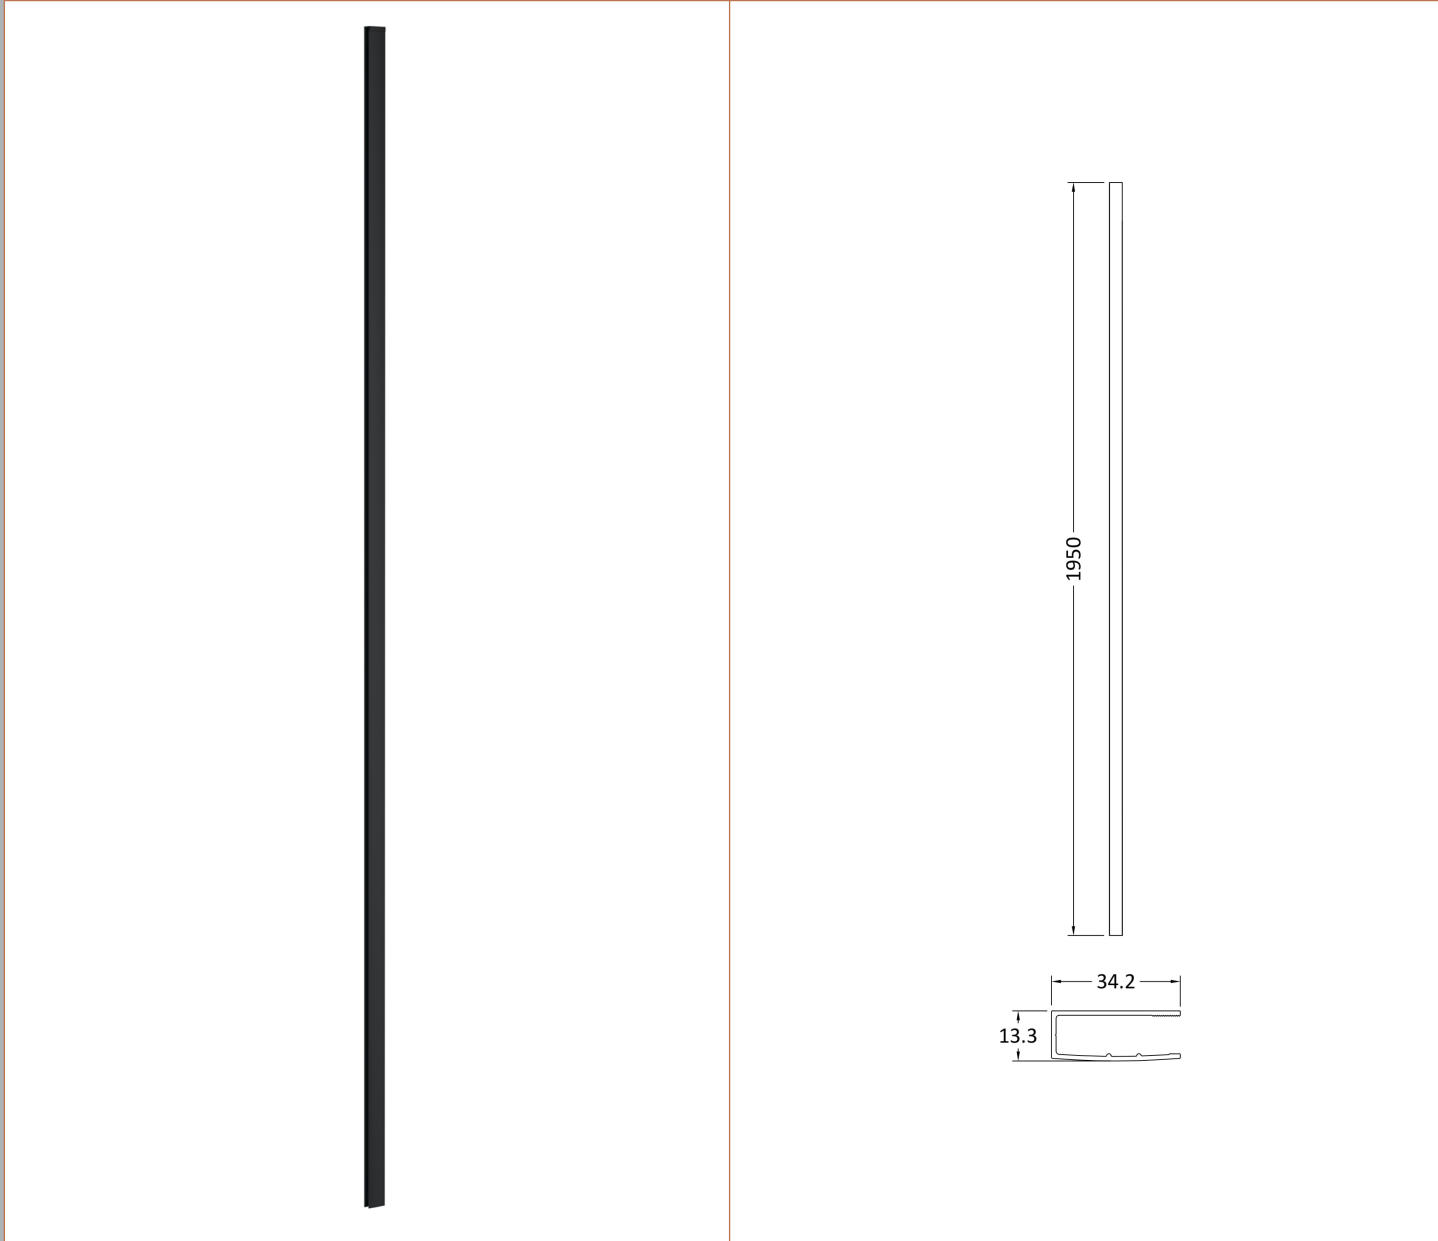

### Product Dimensions

Height (mm):	1950
Width (mm):	800
Depth (mm):	14
Nett Weight (kg):	34.36

Sales Code: WRSF004

Description: 1950 Wetroom Wall Channel Black

**Product Dimensions**

Height (mm):	1950
Width (mm):	34
Depth (mm):	13
Nett Weight (kg):	1.01

**Packaging Dimensions**

Height (mm):	45
Width (mm):	185
Length (mm):	1970
Gross Weight (kg):	1.42

**Product Details**

Country of Origin:	China
Fitting Instruction:	No
CE & UKCA:	N/A
Profile Material:	Aluminium
Profile Finish:	Matt Black
Adjustments (mm):	18mm
Entry Width (mm):	N/A
Swing In Dim (mm):	N/A
Swing Out Dim (mm):	N/A
Radius (mm):	Not Applicable
Glass Thickness (mm):	
Easy Fit:	Not Applicable
Easy Clean:	Not Applicable
Handle Style:	Not Applicable
Handle Material:	Not Applicable
Enclosure Design:	Not Applicable
Wheel Type:	Not Applicable
Support Bar Included:	Support Bar Not Included
Extras:	None

Sales Code: WRSF004U

Description: 1950 Decorative Profile Undrilled Black

**Product Dimensions**

Height (mm):	1950
Width (mm):	34
Depth (mm):	13
Nett Weight (kg):	1.01

**Packaging Dimensions**

Height (mm):	45
Width (mm):	185
Length (mm):	1970
Gross Weight (kg):	1.42