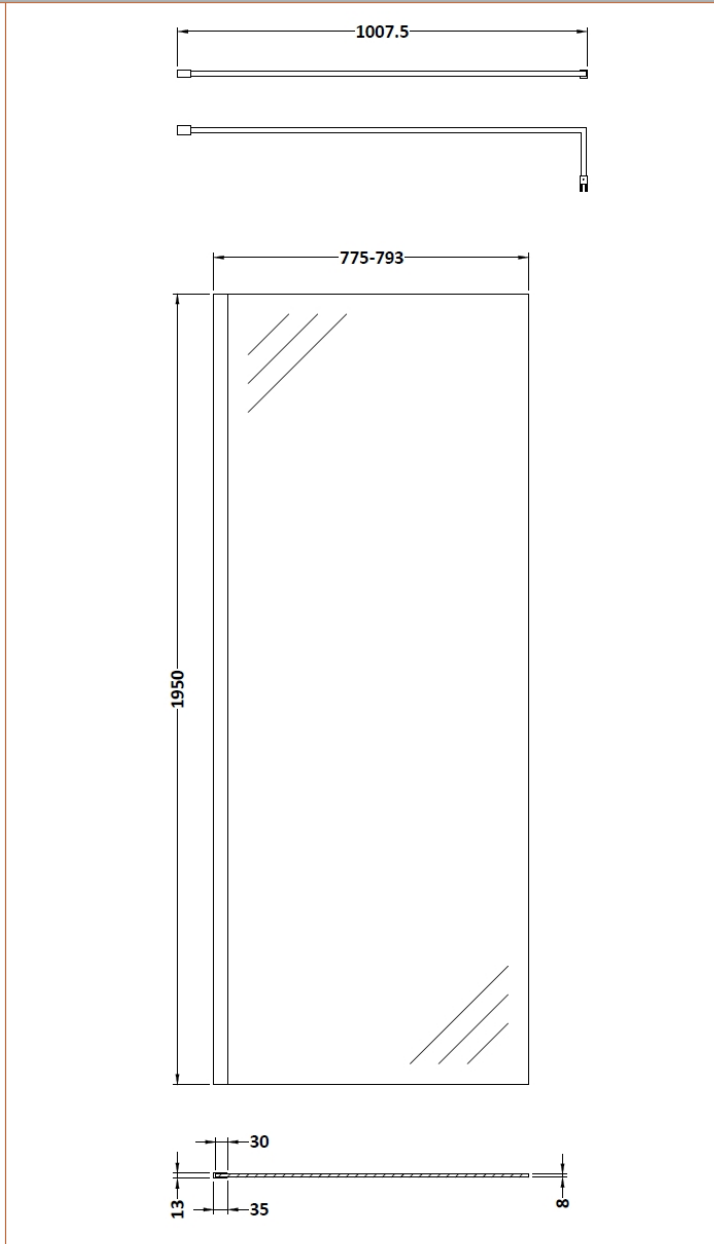

### Product Dimensions

Height (mm):	1950
Width (mm):	800
Depth (mm):	14
Nett Weight (kg):	34.36

### Packaging Dimensions

Height (mm):	65
Width (mm):	830
Length (mm):	2010
Gross Weight (kg):	34.36

### Outer Box Dimensions (If Applicable)

Height (mm):	
Width (mm):	
Depth (mm):	
Length (mm):	
Gross Weight (kg):	
Barcode:	5055369007448

Sales Code: WRSF004U

Description: 1950 Decorative Profile Undrilled Black

**Product Dimensions**

Height (mm):	1950
Width (mm):	34
Depth (mm):	13
Nett Weight (kg):	1.01

**Packaging Dimensions**

Height (mm):	45
Width (mm):	185
Length (mm):	1970
Gross Weight (kg):	1.42