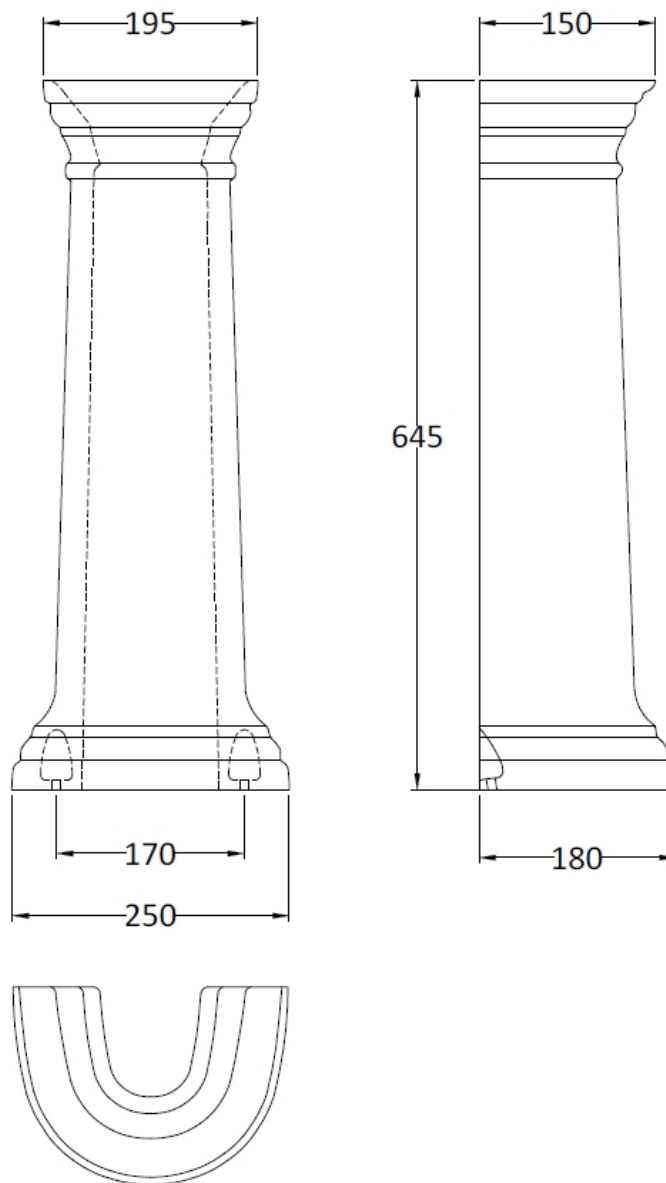

### Product Dimensions

Height (mm):	291
Width (mm):	600
Depth (mm):	500
Nett Weight (kg):	18.2

### Packaging Dimensions

Height (mm):	310
Width (mm):	620
Depth (mm):	460
Gross Weight (kg):	18.8

### Outer Box Dimensions (If Applicable)

Height (mm):	
Width (mm):	
Depth (mm):	
Gross Weight (kg):	
Barcode:	5055369026173

**Product Dimensions**

Height (mm):	650
Width (mm):	280
Depth (mm):	180
Nett Weight (kg):	8.9

**Packaging Dimensions**

Height (mm):	660
Width (mm):	275
Depth (mm):	190
Gross Weight (kg):	9.4

**Packaging Data**