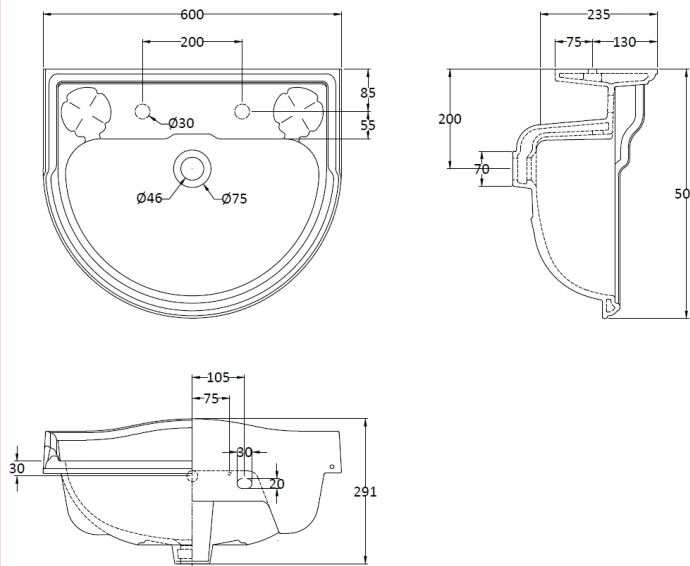

### Product Dimensions

Height (mm):	291
Width (mm):	600
Depth (mm):	500
Nett Weight (kg):	18.2

### Packaging Dimensions

Height (mm):	310
Width (mm):	620
Depth (mm):	460
Gross Weight (kg):	18.8

### Outer Box Dimensions (If Applicable)

Height (mm):	
Width (mm):	
Depth (mm):	
Gross Weight (kg):	
Barcode:	5055369026173

**Product Dimensions**

Height (mm):	650
Width (mm):	280
Depth (mm):	180
Nett Weight (kg):	8.9

**Packaging Dimensions**

Height (mm):	660
Width (mm):	275
Depth (mm):	190
Gross Weight (kg):	9.4

**Packaging Data**