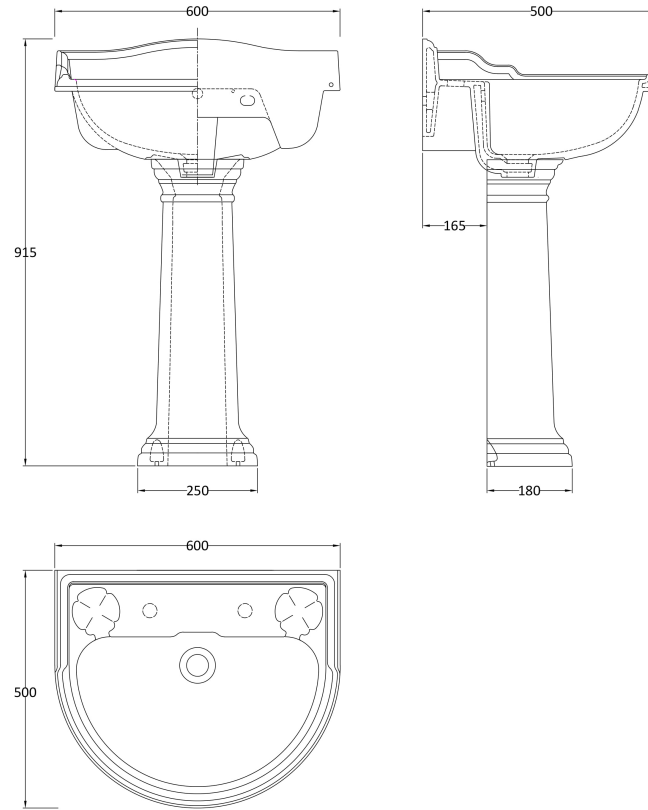

Sales Code: Crt003

Description: Ryther Basin & Pedestal

Packaging Details

Barcode: 5055275814314