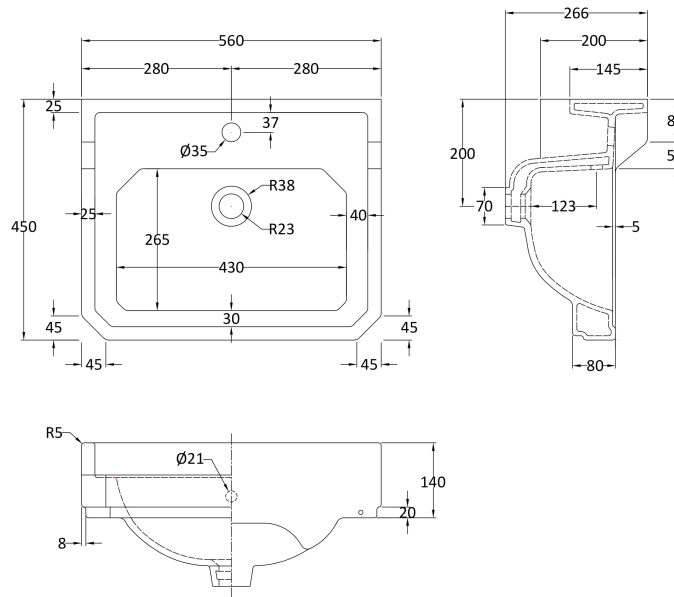

Sales Code: Ccr016

Description: Richmond 560mm 1 Th Basin & Pedestal

Packaging Details

Barcode: 5055275867129

Sales Code: NCS883

Description: Full Pedestal

Product Dimensions

Height (mm):	670
Width (mm):	250
Depth (mm):	180
Nett Weight (kg):	11

Packaging Dimensions

Height (mm):	290
Width (mm):	685
Depth (mm):	200
Gross Weight (kg):	11.6

Packaging Data

Box Colour:	Brown Cardboard Box - Printed
Box Qty:	1
Label Size:	100 x 50
Label Colour:	Not Applicable
Label Qty:	0

Outer Box Dimensions (If Applicable)

Height (mm):	
Width (mm):	
Depth (mm):	
Gross Weight (kg):	
Barcode:	5055369038688

Product Details

Country of Origin:	China
Fitting Instruction:	No
Certification: CE & UKCA:	N/A
WRAS:	N/A
WRAS No:	N/A
Product Material:	Vitreous China
Fixing Supplied:	No

Sales Code: NCS884A

Description: 560mm Basin 1Th

Product Dimensions

Height (mm):	266
Width (mm):	560
Depth (mm):	450
Nett Weight (kg):	16.7

Packaging Dimensions

Height (mm):	290
Width (mm):	575
Depth (mm):	480
Gross Weight (kg):	17.5