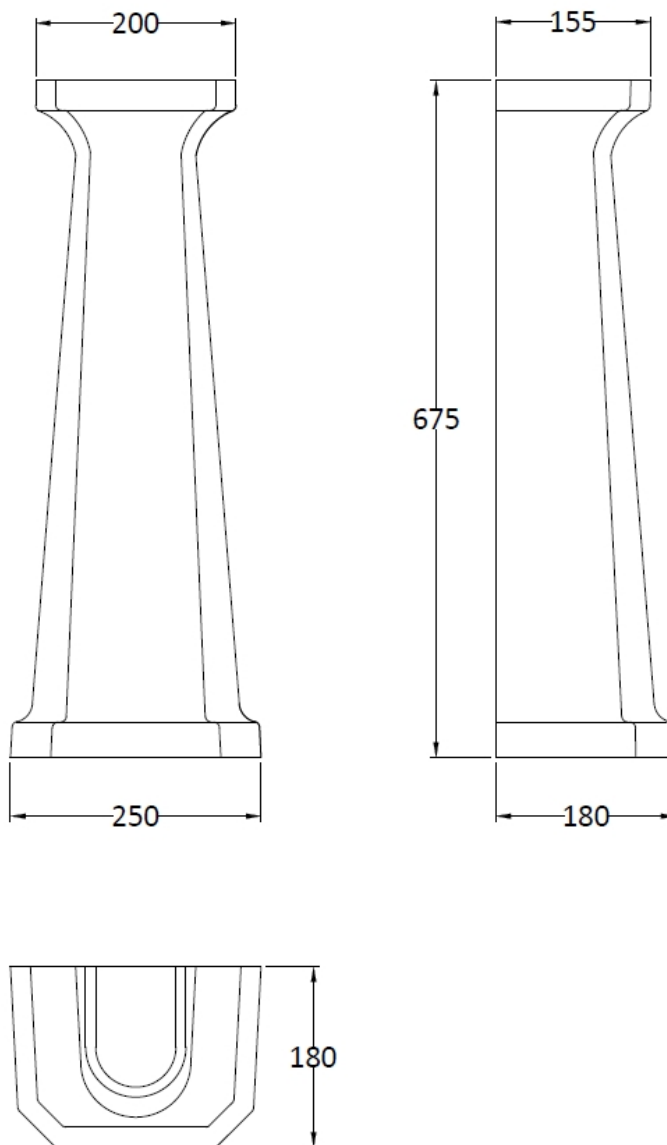

Sales Code: Ccr016

Description: Richmond 560mm 1 Th Basin & Pedestal

Packaging Details

Barcode: 5055275867129

Sales Code: NCS883

Description: Full Pedestal

Product Dimensions

Height (mm):	670
Width (mm):	250
Depth (mm):	180
Nett Weight (kg):	11

Packaging Dimensions

Height (mm):	290
Width (mm):	685
Depth (mm):	200
Gross Weight (kg):	11.6

Packaging Data

Box Colour:	Brown Cardboard Box - Printed
Box Qty:	1
Label Size:	100 x 50
Label Colour:	Not Applicable
Label Qty:	0

Outer Box Dimensions (If Applicable)

Height (mm):	
Width (mm):	
Depth (mm):	
Gross Weight (kg):	
Barcode:	5055369038688

Product Details

Country of Origin:	China
Fitting Instruction:	No
Certification: CE & UKCA:	N/A
WRAS:	N/A
WRAS No:	N/A
Product Material:	Vitreous China
Fixing Supplied:	No

Sales Code: NCS884A

Description: 560mm Basin 1Th

Product Dimensions

Height (mm):	266
Width (mm):	560
Depth (mm):	450
Nett Weight (kg):	16.7

Packaging Dimensions

Height (mm):	290
Width (mm):	575
Depth (mm):	480
Gross Weight (kg):	17.5