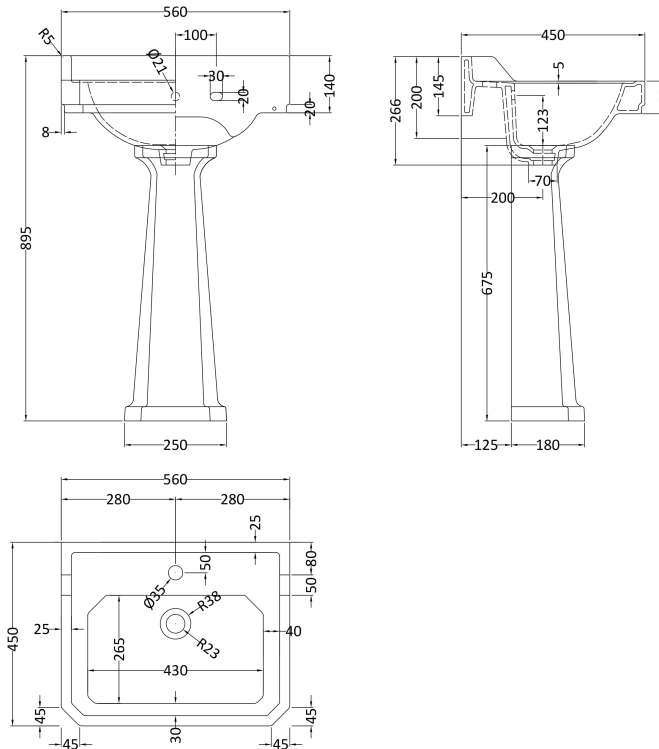

Sales Code: Ccr016

Description: Richmond 560mm 1 Th Basin & Pedestal

Packaging Details

Barcode: 5055275867129

Sales Code: NCS883

Description: Full Pedestal

Product Dimensions

Height (mm):	670
Width (mm):	250
Depth (mm):	180
Nett Weight (kg):	11

Packaging Dimensions

Height (mm):	290
Width (mm):	685
Depth (mm):	200
Gross Weight (kg):	11.6

Packaging Data

Box Colour:	Brown Cardboard Box - Printed
Box Qty:	1
Label Size:	100 x 50
Label Colour:	Not Applicable
Label Qty:	0

Outer Box Dimensions (If Applicable)

Height (mm):	
Width (mm):	
Depth (mm):	
Gross Weight (kg):	
Barcode:	5055369038688

Product Details

Country of Origin:	China
Fitting Instruction:	No
Certification: CE & UKCA:	N/A
WRAS:	N/A
WRAS No:	N/A
Product Material:	Vitreous China
Fixing Supplied:	No

Sales Code: NCS884A

Description: 560mm Basin 1Th

Product Dimensions

Height (mm):	266
Width (mm):	560
Depth (mm):	450
Nett Weight (kg):	16.7

Packaging Dimensions

Height (mm):	290
Width (mm):	575
Depth (mm):	480
Gross Weight (kg):	17.5