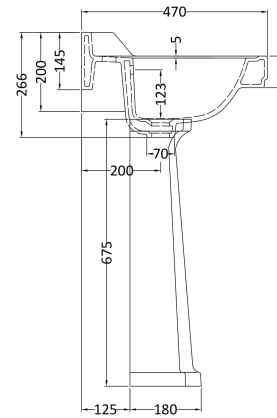

Sales Code: Ccr017

Description: Richmond 600mm 1 Th Basin & Pedestal

Packaging Details

Barcode: 5055275867136

Sales Code: NCS882A

Description: 595mm Basin 1Th

Product Dimensions

Height (mm):	266
Width (mm):	595
Depth (mm):	470
Nett Weight (kg):	20.5

Packaging Dimensions

Height (mm):	287
Width (mm):	615
Depth (mm):	490
Gross Weight (kg):	22.1

Packaging Data

Box Colour:	Brown Cardboard Box - Printed
Box Qty:	1
Label Size:	100 x 50
Label Colour:	Not Applicable
Label Qty:	0

Outer Box Dimensions (If Applicable)

Height (mm):	
Width (mm):	
Depth (mm):	
Gross Weight (kg):	
Barcode:	5055369040018

Product Details

Country of Origin:	China
Fitting Instruction:	No
Certification: CE & UKCA:	N/A
WRAS:	N/A
WRAS No:	N/A
Product Material:	Vitreous China
Fixing Supplied:	No

Sales Code: NCS883

Description: Full Pedestal

Product Dimensions

Height (mm):	670
Width (mm):	250
Depth (mm):	180
Nett Weight (kg):	11

Packaging Dimensions

Height (mm):	290
Width (mm):	685
Depth (mm):	200
Gross Weight (kg):	11.6