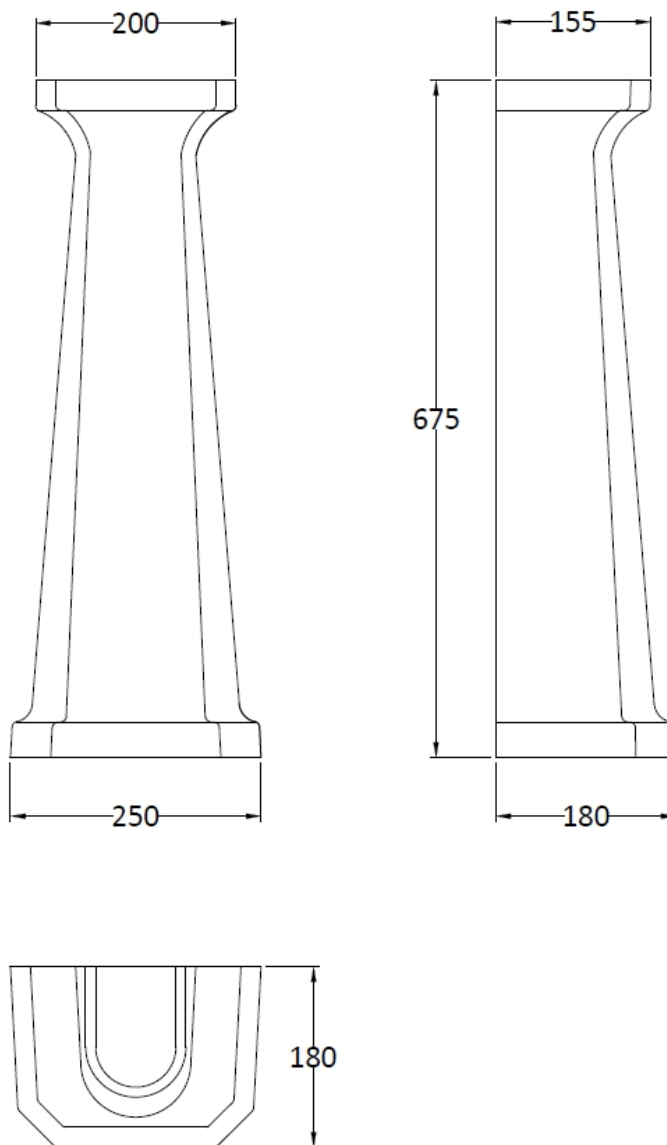

Sales Code: Ccr017

Description: Richmond 600mm 1 Th Basin & Pedestal

Packaging Details

Barcode: 5055275867136

Sales Code: NCS882A

Description: 595mm Basin 1Th

Product Dimensions

Height (mm):	266
Width (mm):	595
Depth (mm):	470
Nett Weight (kg):	20.5

Packaging Dimensions

Height (mm):	287
Width (mm):	615
Depth (mm):	490
Gross Weight (kg):	22.1

Packaging Data

Box Colour:	Brown Cardboard Box - Printed
Box Qty:	1
Label Size:	100 x 50
Label Colour:	Not Applicable
Label Qty:	0

Outer Box Dimensions (If Applicable)

Height (mm):	
Width (mm):	
Depth (mm):	
Gross Weight (kg):	
Barcode:	5055369040018

Product Details

Country of Origin:	China
Fitting Instruction:	No
Certification: CE & UKCA:	N/A
WRAS:	N/A
WRAS No:	N/A
Product Material:	Vitreous China
Fixing Supplied:	No

Sales Code: NCS883

Description: Full Pedestal

Product Dimensions

Height (mm):	670
Width (mm):	250
Depth (mm):	180
Nett Weight (kg):	11

Packaging Dimensions

Height (mm):	290
Width (mm):	685
Depth (mm):	200
Gross Weight (kg):	11.6