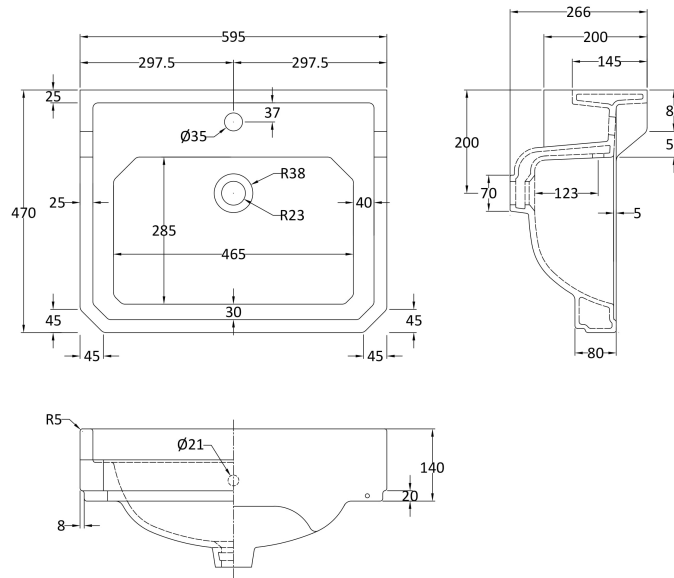

Sales Code: Ccr017

Description: Richmond 600mm 1 Th Basin & Pedestal

Packaging Details

Barcode: 5055275867136

Sales Code: NCS882A

Description: 595mm Basin 1Th

Product Dimensions

Height (mm):	266
Width (mm):	595
Depth (mm):	470
Nett Weight (kg):	20.5

Packaging Dimensions

Height (mm):	287
Width (mm):	615
Depth (mm):	490
Gross Weight (kg):	22.1

Packaging Data

Box Colour:	Brown Cardboard Box - Printed
Box Qty:	1
Label Size:	100 x 50
Label Colour:	Not Applicable
Label Qty:	0

Outer Box Dimensions (If Applicable)

Height (mm):	
Width (mm):	
Depth (mm):	
Gross Weight (kg):	
Barcode:	5055369040018

Product Details

Country of Origin:	China
Fitting Instruction:	No
Certification: CE & UKCA:	N/A
WRAS:	N/A
WRAS No:	N/A
Product Material:	Vitreous China
Fixing Supplied:	No

Sales Code: NCS883

Description: Full Pedestal

Product Dimensions

Height (mm):	670
Width (mm):	250
Depth (mm):	180
Nett Weight (kg):	11

Packaging Dimensions

Height (mm):	290
Width (mm):	685
Depth (mm):	200
Gross Weight (kg):	11.6