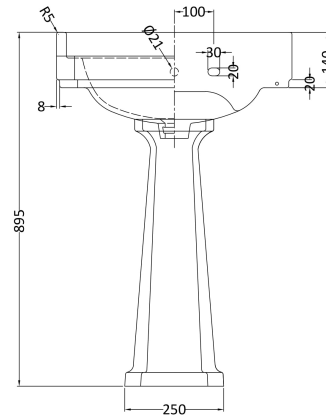

Sales Code: Ccr017

Description: Richmond 600mm 1 Th Basin & Pedestal

Packaging Details

Barcode: 5055275867136

Sales Code: NCS882A

Description: 595mm Basin 1Th

Product Dimensions

Height (mm):	266
Width (mm):	595
Depth (mm):	470
Nett Weight (kg):	20.5

Packaging Dimensions

Height (mm):	287
Width (mm):	615
Depth (mm):	490
Gross Weight (kg):	22.1

Packaging Data

Box Colour:	Brown Cardboard Box - Printed
Box Qty:	1
Label Size:	100 x 50
Label Colour:	Not Applicable
Label Qty:	0

Outer Box Dimensions (If Applicable)

Height (mm):	
Width (mm):	
Depth (mm):	
Gross Weight (kg):	
Barcode:	5055369040018

Product Details

Country of Origin:	China
Fitting Instruction:	No
Certification: CE & UKCA:	N/A
WRAS:	N/A
WRAS No:	N/A
Product Material:	Vitreous China
Fixing Supplied:	No

Sales Code: NCS883

Description: Full Pedestal

Product Dimensions

Height (mm):	670
Width (mm):	250
Depth (mm):	180
Nett Weight (kg):	11

Packaging Dimensions

Height (mm):	290
Width (mm):	685
Depth (mm):	200
Gross Weight (kg):	11.6