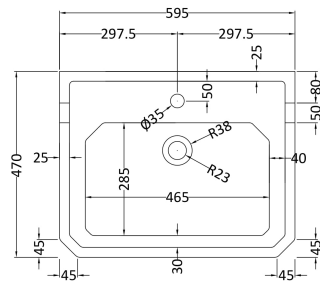

Sales Code: Ccr017

Description: Richmond 600mm 1 Th Basin & Pedestal

Packaging Details

Barcode: 5055275867136

Sales Code: NCS882A

Description: 595mm Basin 1Th

Product Dimensions

Height (mm):	266
Width (mm):	595
Depth (mm):	470
Nett Weight (kg):	20.5

Packaging Dimensions

Height (mm):	287
Width (mm):	615
Depth (mm):	490
Gross Weight (kg):	22.1

Packaging Data

Box Colour:	Brown Cardboard Box - Printed
Box Qty:	1
Label Size:	100 x 50
Label Colour:	Not Applicable
Label Qty:	0

Outer Box Dimensions (If Applicable)

Height (mm):	
Width (mm):	
Depth (mm):	
Gross Weight (kg):	
Barcode:	5055369040018

Product Details

Country of Origin:	China
Fitting Instruction:	No
Certification: CE & UKCA:	N/A
WRAS:	N/A
WRAS No:	N/A
Product Material:	Vitreous China
Fixing Supplied:	No

Sales Code: NCS883

Description: Full Pedestal

Product Dimensions

Height (mm):	670
Width (mm):	250
Depth (mm):	180
Nett Weight (kg):	11

Packaging Dimensions

Height (mm):	290
Width (mm):	685
Depth (mm):	200
Gross Weight (kg):	11.6