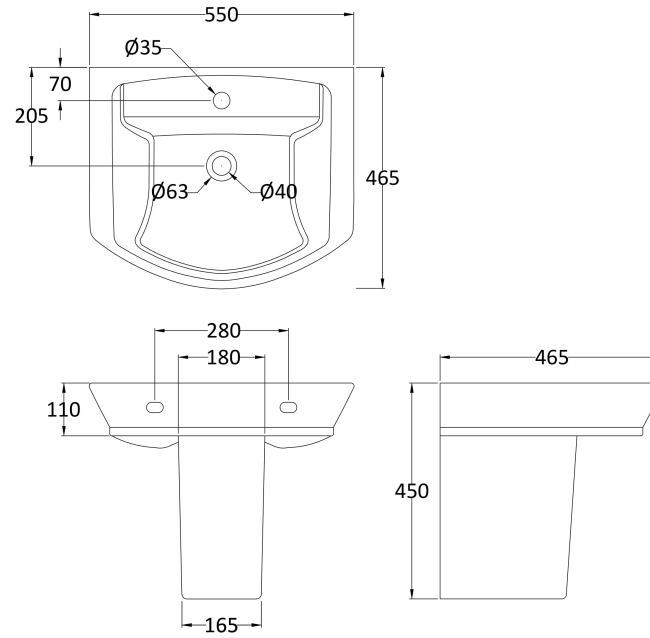

Sales Code: Ccl005

Description: Maya 550mm Basin & Semi Pedestal

Packaging Details

Barcode: 5055275867662

Sales Code: NCT302

Description: 550mm Basin 1Th

Product Dimensions

Height (mm):	160
Width (mm):	550
Depth (mm):	465
Nett Weight (kg):	15.4

Packaging Dimensions

Height (mm):	580
Width (mm):	480
Depth (mm):	190
Gross Weight (kg):	15.4

Packaging Data

Box Colour:	Brown Cardboard Box
Box Qty:	1
Label Size:	100 x 50
Label Colour:	White Label
Label Qty:	2

Outer Box Dimensions (If Applicable)

Height (mm):	
Width (mm):	
Depth (mm):	
Gross Weight (kg):	
Barcode:	5055369063260

Product Details

Country of Origin:	Turkey
Fitting Instruction:	No
Certification: CE & UKCA:	Yes WRAS: N/A WRAS No: N/A
Product Material:	Vitreous China
Fixing Supplied:	No

Sales Code: NCU607

Description: Semi Pedestal

Product Dimensions

Height (mm):	340
Width (mm):	180
Depth (mm):	600
Nett Weight (kg):	7

Packaging Dimensions

Height (mm):	335
Width (mm):	320
Depth (mm):	222
Gross Weight (kg):	7