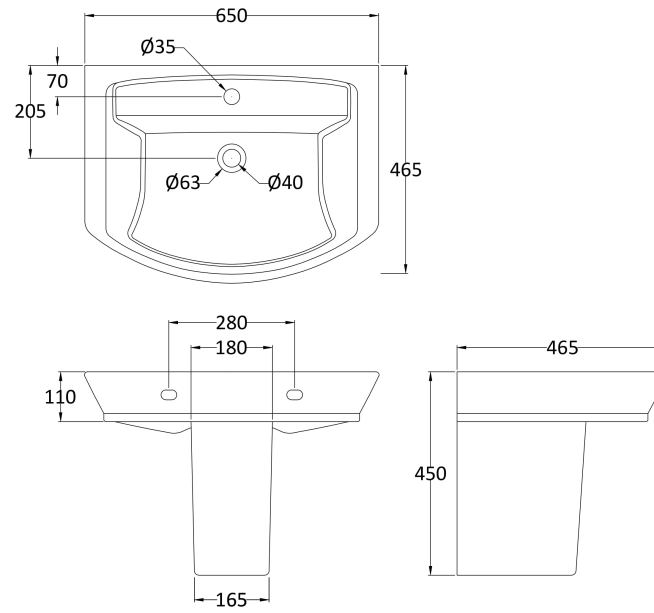

Sales Code: Ccl006

Description: Maya 650mm Basin & Semi Pedestal

Packaging Details

Barcode: 5055275867679

Sales Code: NCT322

Description: 650mm Basin 1Th

Product Dimensions

Height (mm):	160
Width (mm):	650
Depth (mm):	465
Nett Weight (kg):	17.8

Packaging Dimensions

Height (mm):	725
Width (mm):	190
Depth (mm):	495
Gross Weight (kg):	17.8

Packaging Data

Box Colour:	Brown Cardboard Box
Box Qty:	1
Label Size:	100 x 50
Label Colour:	White Label
Label Qty:	2

Outer Box Dimensions (If Applicable)

Height (mm):	
Width (mm):	
Depth (mm):	
Gross Weight (kg):	
Barcode:	5055369063277

Product Details

Country of Origin:	Turkey
Fitting Instruction:	No
Certification: CE & UKCA: No	WRAS: N/A WRAS No: N/A
Product Material:	Vitreous China
Fixing Supplied:	No

Sales Code: NCU607

Description: Semi Pedestal

Product Dimensions

Height (mm):	340
Width (mm):	180
Depth (mm):	600
Nett Weight (kg):	7

Packaging Dimensions

Height (mm):	335
Width (mm):	320
Depth (mm):	222
Gross Weight (kg):	7