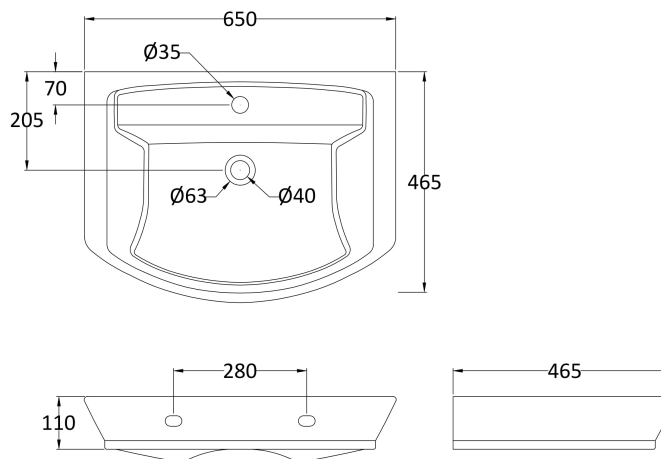

Sales Code: Ccl006

Description: Maya 650mm Basin & Semi Pedestal

Packaging Details

Barcode: 5055275867679

Sales Code: NCT322

Description: 650mm Basin 1Th

Product Dimensions

Height (mm):	160
Width (mm):	650
Depth (mm):	465
Nett Weight (kg):	17.8

Packaging Dimensions

Height (mm):	725
Width (mm):	190
Depth (mm):	495
Gross Weight (kg):	17.8

Packaging Data

Box Colour:	Brown Cardboard Box
Box Qty:	1
Label Size:	100 x 50
Label Colour:	White Label
Label Qty:	2

Outer Box Dimensions (If Applicable)

Height (mm):	
Width (mm):	
Depth (mm):	
Gross Weight (kg):	
Barcode:	5055369063277

Product Details

Country of Origin:	Turkey
Fitting Instruction:	No
Certification: CE & UKCA: No	WRAS: N/A WRAS No: N/A
Product Material:	Vitreous China
Fixing Supplied:	No

Sales Code: NCU607

Description: Semi Pedestal

Product Dimensions

Height (mm):	340
Width (mm):	180
Depth (mm):	600
Nett Weight (kg):	7

Packaging Dimensions

Height (mm):	335
Width (mm):	320
Depth (mm):	222
Gross Weight (kg):	7