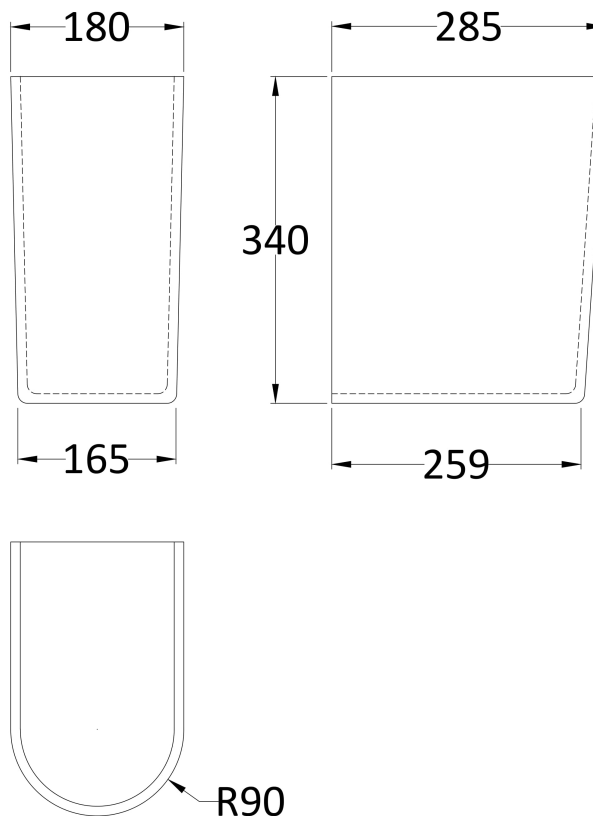

Sales Code: Ccl006

Description: Maya 650mm Basin & Semi Pedestal

Packaging Details

Barcode: 5055275867679

Sales Code: NCT322

Description: 650mm Basin 1Th

Product Dimensions

Height (mm):	160
Width (mm):	650
Depth (mm):	465
Nett Weight (kg):	17.8

Packaging Dimensions

Height (mm):	725
Width (mm):	190
Depth (mm):	495
Gross Weight (kg):	17.8

Packaging Data

Box Colour:	Brown Cardboard Box
Box Qty:	1
Label Size:	100 x 50
Label Colour:	White Label
Label Qty:	2

Outer Box Dimensions (If Applicable)

Height (mm):	
Width (mm):	
Depth (mm):	
Gross Weight (kg):	
Barcode:	5055369063277

Product Details

Country of Origin:	Turkey
Fitting Instruction:	No
Certification: CE & UKCA: No	WRAS: N/A WRAS No: N/A
Product Material:	Vitreous China
Fixing Supplied:	No

Sales Code: NCU607

Description: Semi Pedestal

Product Dimensions

Height (mm):	340
Width (mm):	180
Depth (mm):	600
Nett Weight (kg):	7

Packaging Dimensions

Height (mm):	335
Width (mm):	320
Depth (mm):	222
Gross Weight (kg):	7