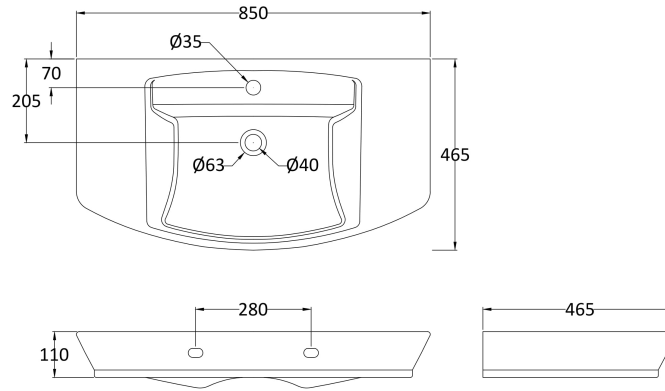

### Product Dimensions

Height (mm):	160
Width (mm):	850
Depth (mm):	465
Nett Weight (kg):	23.3

### Packaging Dimensions

Height (mm):	910
Width (mm):	190
Depth (mm):	510
Gross Weight (kg):	23.3

### Outer Box Dimensions (If Applicable)

Height (mm):	
Width (mm):	
Depth (mm):	
Gross Weight (kg):	
Barcode:	5055369063284

**Product Dimensions**

Height (mm):	340
Width (mm):	180
Depth (mm):	600
Nett Weight (kg):	7

**Packaging Dimensions**

Height (mm):	335
Width (mm):	320
Depth (mm):	222
Gross Weight (kg):	7

**Packaging Data**