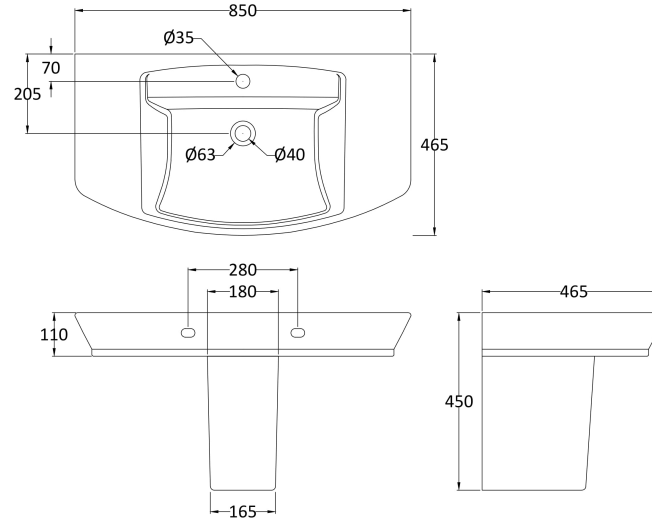

Sales Code: Ccl007

Description: Maya 850mm Basin & Semi Pedestal

Packaging Details

Barcode: 5055275867686