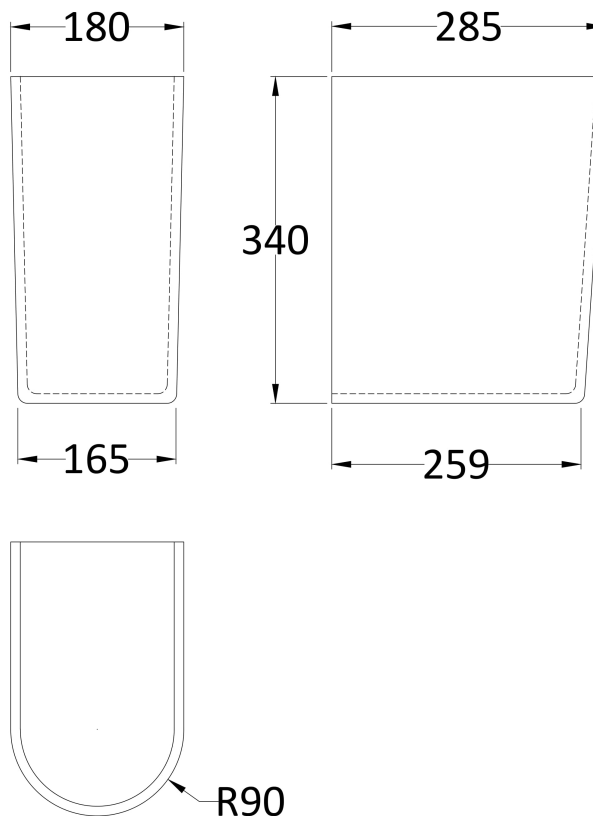

### Product Dimensions

Height (mm):	160
Width (mm):	850
Depth (mm):	465
Nett Weight (kg):	23.3

### Packaging Dimensions

Height (mm):	910
Width (mm):	190
Depth (mm):	510
Gross Weight (kg):	23.3

### Outer Box Dimensions (If Applicable)

Height (mm):	
Width (mm):	
Depth (mm):	
Gross Weight (kg):	
Barcode:	5055369063284

**Product Dimensions**

Height (mm):	340
Width (mm):	180
Depth (mm):	600
Nett Weight (kg):	7

**Packaging Dimensions**

Height (mm):	335
Width (mm):	320
Depth (mm):	222
Gross Weight (kg):	7

**Packaging Data**