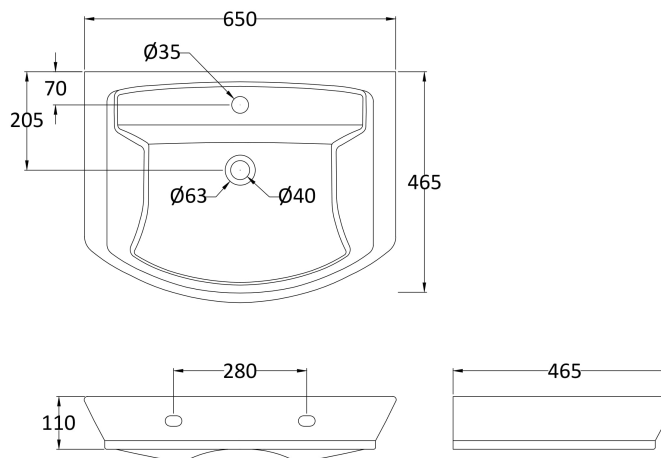

Sales Code: Ccl003

Description: Maya 650mm Basin & Pedestal

Packaging Details

Barcode: 5055275867709

Sales Code: NCT322

Description: 650mm Basin 1Th

Product Dimensions

Height (mm):	160
Width (mm):	650
Depth (mm):	465
Nett Weight (kg):	17.8

Packaging Dimensions

Height (mm):	725
Width (mm):	190
Depth (mm):	495
Gross Weight (kg):	17.8

Packaging Data

Box Colour:	Brown Cardboard Box
Box Qty:	1
Label Size:	100 x 50
Label Colour:	White Label
Label Qty:	2

Outer Box Dimensions (If Applicable)

Height (mm):	
Width (mm):	
Depth (mm):	
Gross Weight (kg):	
Barcode:	5055369063277

Product Details

Country of Origin:	Turkey
Fitting Instruction:	No
Certification: CE & UKCA: No	WRAS: N/A WRAS No: N/A
Product Material:	Vitreous China
Fixing Supplied:	No

Sales Code: NCU603

Description: Full Pedestal

Product Dimensions

Height (mm):	680
Width (mm):	155
Depth (mm):	400
Nett Weight (kg):	10

Packaging Dimensions

Height (mm):	670
Width (mm):	205
Depth (mm):	205
Gross Weight (kg):	10