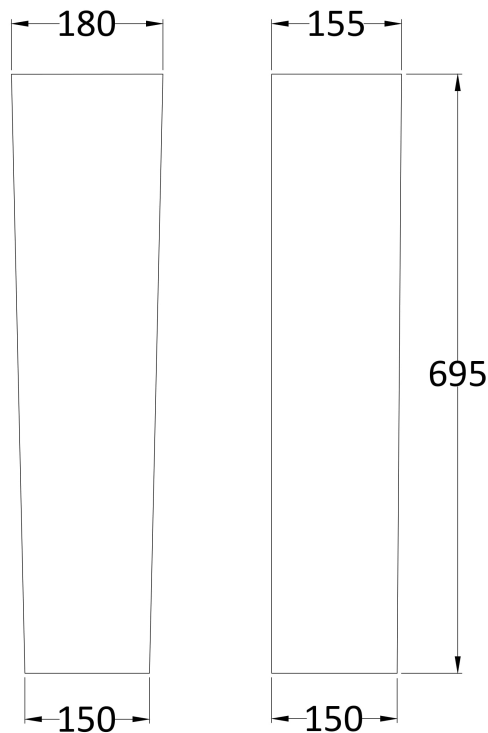

Sales Code: Ccl003

Description: Maya 650mm Basin & Pedestal

Packaging Details

Barcode: 5055275867709

Sales Code: NCT322

Description: 650mm Basin 1Th

Product Dimensions

Height (mm):	160
Width (mm):	650
Depth (mm):	465
Nett Weight (kg):	17.8

Packaging Dimensions

Height (mm):	725
Width (mm):	190
Depth (mm):	495
Gross Weight (kg):	17.8

Packaging Data

Box Colour:	Brown Cardboard Box
Box Qty:	1
Label Size:	100 x 50
Label Colour:	White Label
Label Qty:	2

Outer Box Dimensions (If Applicable)

Height (mm):	
Width (mm):	
Depth (mm):	
Gross Weight (kg):	
Barcode:	5055369063277

Product Details

Country of Origin:	Turkey
Fitting Instruction:	No
Certification: CE & UKCA: No	WRAS: N/A WRAS No: N/A
Product Material:	Vitreous China
Fixing Supplied:	No

Sales Code: NCU603

Description: Full Pedestal

Product Dimensions

Height (mm):	680
Width (mm):	155
Depth (mm):	400
Nett Weight (kg):	10

Packaging Dimensions

Height (mm):	670
Width (mm):	205
Depth (mm):	205
Gross Weight (kg):	10