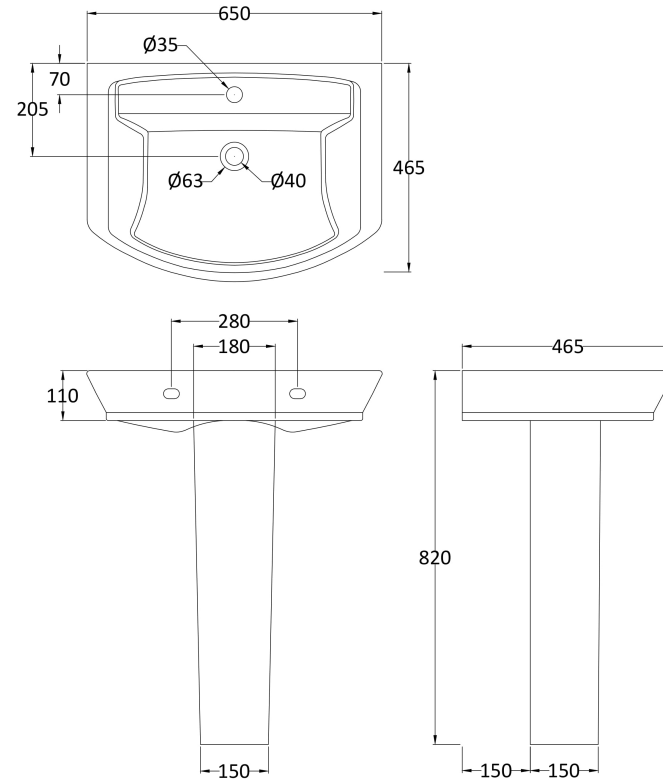

Sales Code: Ccl003

Description: Maya 650mm Basin & Pedestal

Packaging Details

Barcode: 5055275867709

Sales Code: NCT322

Description: 650mm Basin 1Th

Product Dimensions

Height (mm):	160
Width (mm):	650
Depth (mm):	465
Nett Weight (kg):	17.8

Packaging Dimensions

Height (mm):	725
Width (mm):	190
Depth (mm):	495
Gross Weight (kg):	17.8

Packaging Data

Box Colour:	Brown Cardboard Box
Box Qty:	1
Label Size:	100 x 50
Label Colour:	White Label
Label Qty:	2

Outer Box Dimensions (If Applicable)

Height (mm):	
Width (mm):	
Depth (mm):	
Gross Weight (kg):	
Barcode:	5055369063277

Product Details

Country of Origin:	Turkey
Fitting Instruction:	No
Certification: CE & UKCA: No	WRAS: N/A WRAS No: N/A
Product Material:	Vitreous China
Fixing Supplied:	No

Sales Code: NCU603

Description: Full Pedestal

Product Dimensions

Height (mm):	680
Width (mm):	155
Depth (mm):	400
Nett Weight (kg):	10

Packaging Dimensions

Height (mm):	670
Width (mm):	205
Depth (mm):	205
Gross Weight (kg):	10