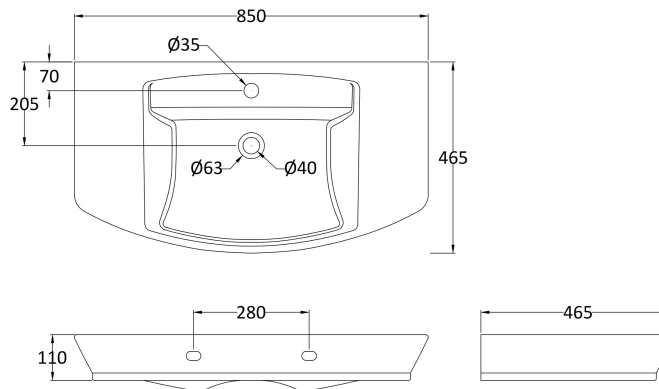

Sales Code: Ccl004

Description: Maya 850mm Basin & Pedestal

Packaging Details

Barcode: 5055275867716

Sales Code: NCT342

Description: 850mm Basin 1Th

Product Dimensions

Height (mm):	160
Width (mm):	850
Depth (mm):	465
Nett Weight (kg):	23.3

Packaging Dimensions

Height (mm):	910
Width (mm):	190
Depth (mm):	510
Gross Weight (kg):	23.3

Packaging Data

Box Colour:	Brown Cardboard Box
Box Qty:	1
Label Size:	100 x 50
Label Colour:	White Label
Label Qty:	2

Outer Box Dimensions (If Applicable)

Height (mm):	
Width (mm):	
Depth (mm):	
Gross Weight (kg):	
Barcode:	5055369063284

Product Details

Country of Origin:	Turkey
Fitting Instruction:	No
Certification: CE & UKCA:	Yes WRAS: N/A WRAS No: N/A
Product Material:	Vitreous China
Fixing Supplied:	No

Sales Code: NCU603

Description: Full Pedestal

Product Dimensions

Height (mm):	680
Width (mm):	155
Depth (mm):	400
Nett Weight (kg):	10

Packaging Dimensions

Height (mm):	670
Width (mm):	205
Depth (mm):	205
Gross Weight (kg):	10