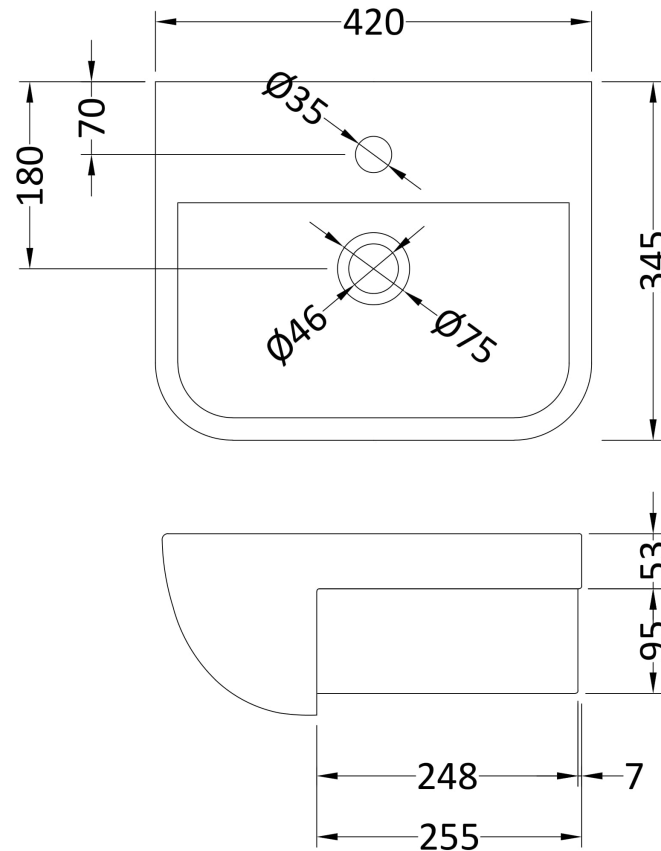

Sales Code: SRB004

Description: Compact Rectangle Semi-Rec Basin

Product Dimensions

Height (mm):	175
Width (mm):	420
Depth (mm):	345
Nett Weight (kg):	16

Packaging Dimensions

Height (mm):	200
Width (mm):	450
Depth (mm):	550
Gross Weight (kg):	16

Packaging Data

Box Colour:	White Cardboard Box
Box Qty:	1
Label Size:	80 x 40
Label Colour:	White Label
Label Qty:	1

Outer Box Dimensions (If Applicable)

Height (mm):	
Width (mm):	
Depth (mm):	
Gross Weight (kg):	
Barcode:	5055275894071

Product Details

Country of Origin:	Utd.Arab.Emir.
Fitting Instruction:	No
Certification: CE & UKCA:	WRAS: N/A WRAS No:
Product Material:	Vitreous China
Fixing Supplied:	No

Pans/Bidets: Trap Style: Not Applicable Includes Seat: Not Applicable

Basins: Tap Hole: One Taphole Chain Stay Hole: No
Template: Yes Supplied Waste Type Req: Slotted
Overflow Inc: Yes Overflow Cover: Yes
Inner Bowl Depth (mm): 125 mm