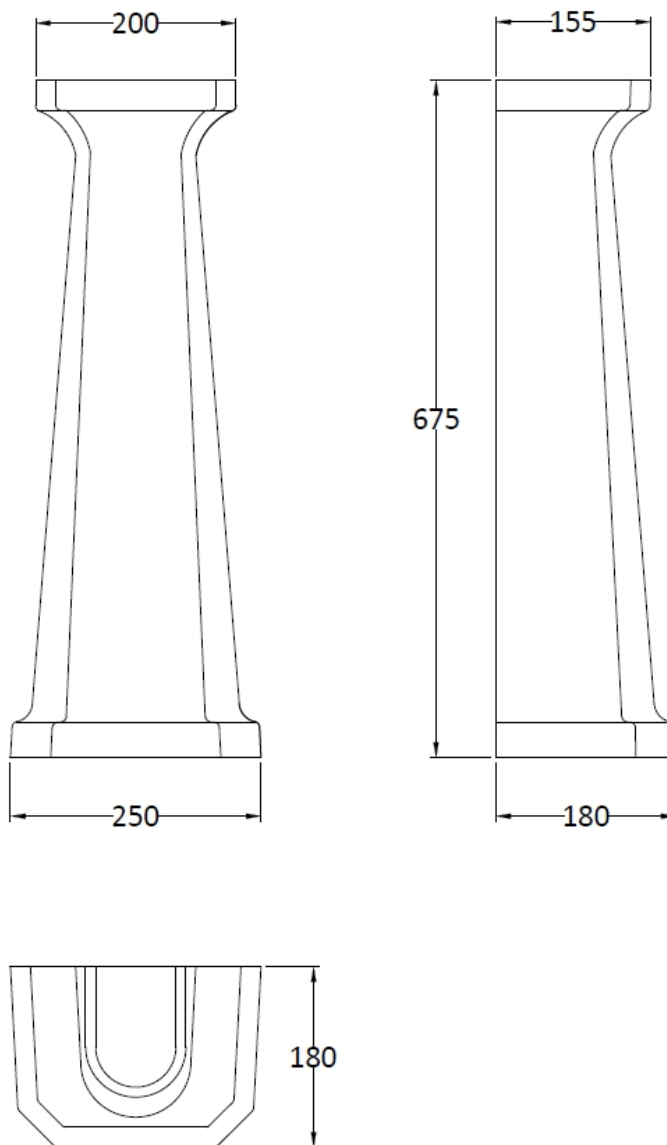

### Product Dimensions

Height (mm):	266
Width (mm):	560
Depth (mm):	450
Nett Weight (kg):	16.7

### Packaging Dimensions

Height (mm):	287
Width (mm):	575
Depth (mm):	490
Gross Weight (kg):	17.5

### Outer Box Dimensions (If Applicable)

Height (mm):	
Width (mm):	
Depth (mm):	
Gross Weight (kg):	
Barcode:	5055275810811

**Product Dimensions**

Height (mm):	670
Width (mm):	250
Depth (mm):	180
Nett Weight (kg):	11

**Packaging Dimensions**

Height (mm):	290
Width (mm):	685
Depth (mm):	200
Gross Weight (kg):	11.6

**Packaging Data**