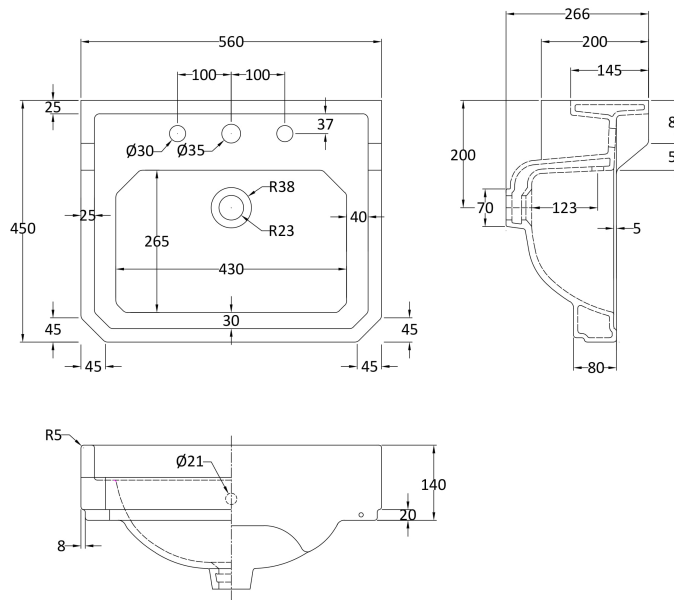

### Product Dimensions

Height (mm):	266
Width (mm):	560
Depth (mm):	450
Nett Weight (kg):	16.7

### Packaging Dimensions

Height (mm):	287
Width (mm):	575
Depth (mm):	490
Gross Weight (kg):	17.5

### Outer Box Dimensions (If Applicable)

Height (mm):	
Width (mm):	
Depth (mm):	
Gross Weight (kg):	
Barcode:	5055275810811

**Product Dimensions**

Height (mm):	670
Width (mm):	250
Depth (mm):	180
Nett Weight (kg):	11

**Packaging Dimensions**

Height (mm):	290
Width (mm):	685
Depth (mm):	200
Gross Weight (kg):	11.6

**Packaging Data**