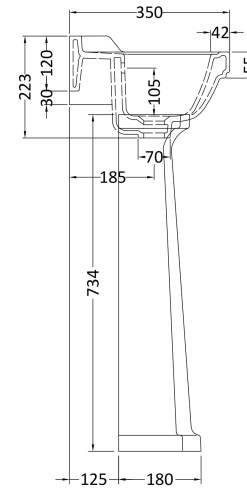

Sales Code: Ccr031

Description: 500mm 2Th Basin & Comfort Height Ped

Packaging Details

Barcode: 5056211818595