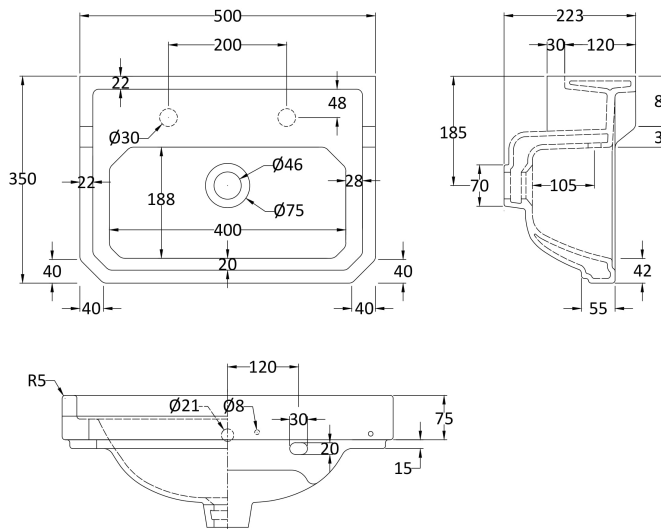

### Product Dimensions

Height (mm):	223
Width (mm):	500
Depth (mm):	350
Nett Weight (kg):	12.53

### Packaging Dimensions

Height (mm):	245
Width (mm):	505
Depth (mm):	375
Gross Weight (kg):	13

### Outer Box Dimensions (If Applicable)

Height (mm):	
Width (mm):	
Depth (mm):	
Gross Weight (kg):	
Barcode:	5055369040049

Description: Comfort Height Full Pedestal

**Product Dimensions**

Height (mm):	734
Width (mm):	260
Depth (mm):	180
Nett Weight (kg):	11.5

**Packaging Dimensions**

Height (mm):	140
Width (mm):	285
Depth (mm):	715
Gross Weight (kg):	12