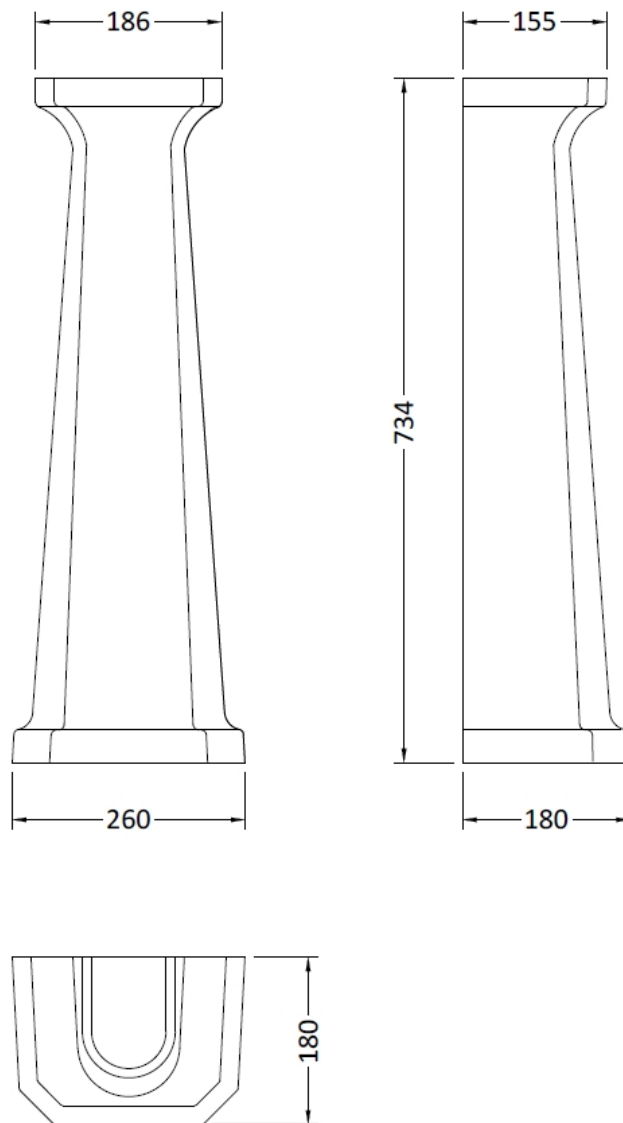

### Product Dimensions

Height (mm):	223
Width (mm):	500
Depth (mm):	350
Nett Weight (kg):	12.53

### Packaging Dimensions

Height (mm):	245
Width (mm):	505
Depth (mm):	375
Gross Weight (kg):	13

### Outer Box Dimensions (If Applicable)

Height (mm):	
Width (mm):	
Depth (mm):	
Gross Weight (kg):	
Barcode:	5055369040049

Description: Comfort Height Full Pedestal

**Product Dimensions**

Height (mm):	734
Width (mm):	260
Depth (mm):	180
Nett Weight (kg):	11.5

**Packaging Dimensions**

Height (mm):	140
Width (mm):	285
Depth (mm):	715
Gross Weight (kg):	12