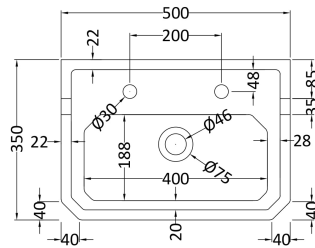

Sales Code: Ccr031

Description: 500mm 2Th Basin & Comfort Height Ped

Packaging Details

Barcode: 5056211818595