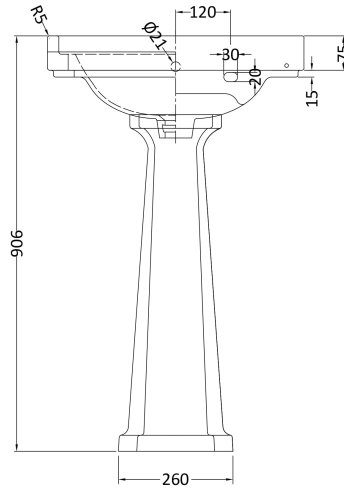

Sales Code: Ccr031

Description: 500mm 2Th Basin & Comfort Height Ped

Packaging Details

Barcode: 5056211818595