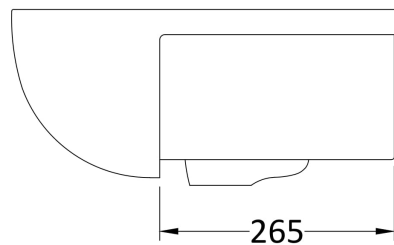

### Product Dimensions

Height (mm):	175
Width (mm):	520
Depth (mm):	425
Nett Weight (kg):	16

### Packaging Dimensions

Height (mm):	200
Width (mm):	580
Depth (mm):	475
Gross Weight (kg):	16

### Outer Box Dimensions (If Applicable)

Height (mm):	
Width (mm):	
Depth (mm):	
Gross Weight (kg):	
Barcode:	5055275894064

**Basins:** Tap Hole: One Taphole Chain Stay Hole: No  
Template: Yes Supplied Waste Type Req: Slotted  
Overflow Inc: Yes Overflow Cover: Yes  
Inner Bowl Depth (mm): 135 mm