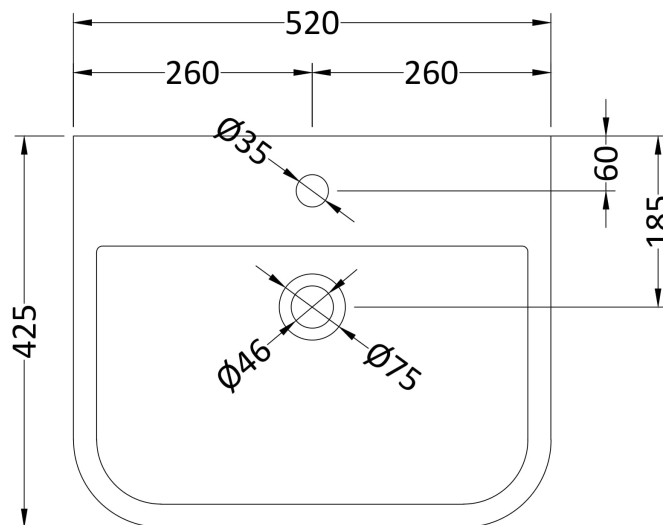

### Product Dimensions

Height (mm):	175
Width (mm):	520
Depth (mm):	425
Nett Weight (kg):	16

### Packaging Dimensions

Height (mm):	200
Width (mm):	580
Depth (mm):	475
Gross Weight (kg):	16

### Outer Box Dimensions (If Applicable)

Height (mm):	
Width (mm):	
Depth (mm):	
Gross Weight (kg):	
Barcode:	5055275894064

**Basins:** Tap Hole: One Taphole Chain Stay Hole: No  
Template: Yes Supplied Waste Type Req: Slotted  
Overflow Inc: Yes Overflow Cover: Yes  
Inner Bowl Depth (mm): 135 mm