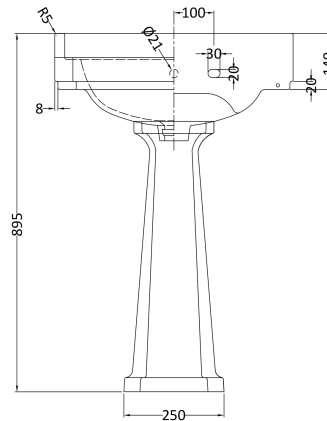

Sales Code: Ccr024

Description: Richmond 600mm 3 Th Basin & Pedestal

Packaging Details

Barcode: 5056211804703

Sales Code: NCS882B

Description: 595mm Basin 3Th

Product Dimensions

Height (mm):	266
Width (mm):	595
Depth (mm):	470
Nett Weight (kg):	20.5

Packaging Dimensions

Height (mm):	287
Width (mm):	615
Depth (mm):	490
Gross Weight (kg):	22.1

Packaging Data

Box Colour:

Box Qty:

Label Size: x

Label Colour:

Label Qty:

Outer Box Dimensions (If Applicable)

Height (mm):	
Width (mm):	
Depth (mm):	
Gross Weight (kg):	
Barcode:	5055275895542

Product Details

Country of Origin:	China
Fitting Instruction:	No
Certification: CE & UKCA:	WRAS: N/A WRAS No: N/A
Product Material:	Vitreous China
Fixing Supplied:	No

Sales Code: NCS883

Description: Full Pedestal

Product Dimensions

Height (mm):	670
Width (mm):	250
Depth (mm):	180
Nett Weight (kg):	11

Packaging Dimensions

Height (mm):	290
Width (mm):	685
Depth (mm):	200
Gross Weight (kg):	11.6