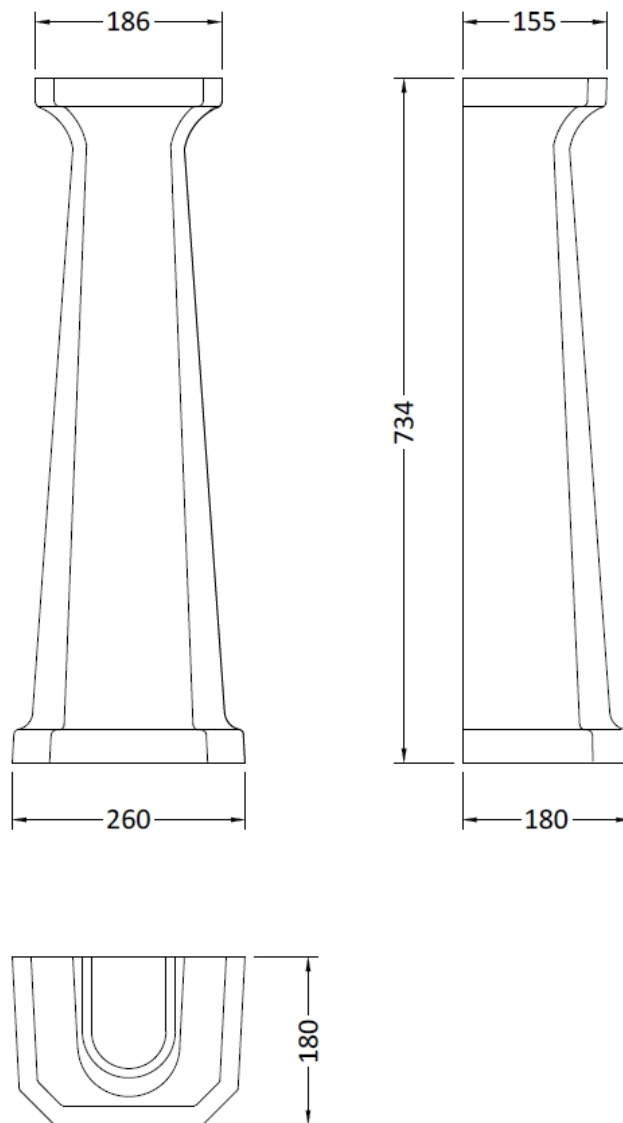

### Product Dimensions

Height (mm):	266
Width (mm):	560
Depth (mm):	450
Nett Weight (kg):	16.7

### Packaging Dimensions

Height (mm):	290
Width (mm):	575
Depth (mm):	480
Gross Weight (kg):	17.5

### Outer Box Dimensions (If Applicable)

Height (mm):	
Width (mm):	
Depth (mm):	
Gross Weight (kg):	
Barcode:	5055369040025

Description: Comfort Height Full Pedestal

**Product Dimensions**

Height (mm):	734
Width (mm):	260
Depth (mm):	180
Nett Weight (kg):	11.5

**Packaging Dimensions**

Height (mm):	140
Width (mm):	285
Depth (mm):	715
Gross Weight (kg):	12