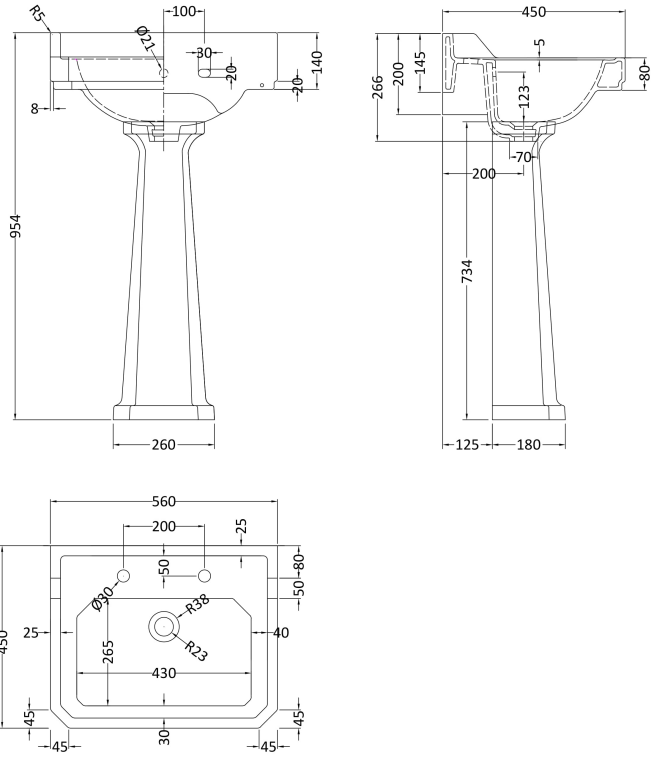

Sales Code: Ccr029

Description: 560mm 2Th Basin & Comfort Height Ped

Packaging Details

Barcode: 5056211818571