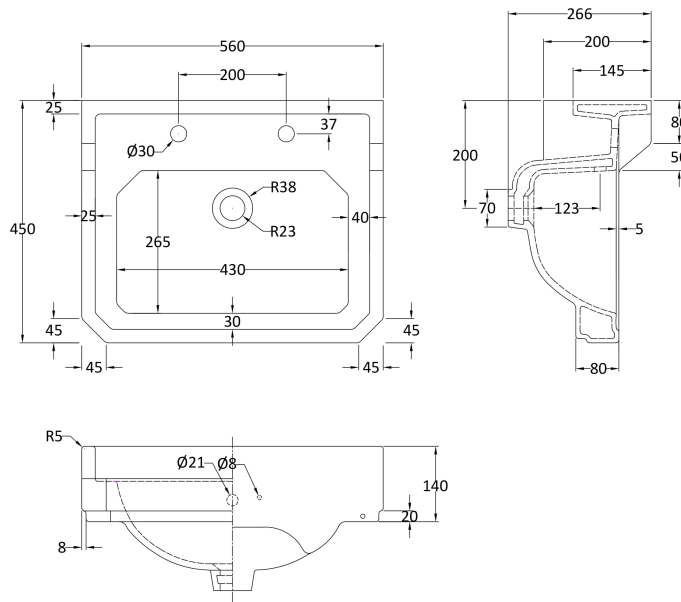

### Product Dimensions

Height (mm):	266
Width (mm):	560
Depth (mm):	450
Nett Weight (kg):	16.7

### Packaging Dimensions

Height (mm):	290
Width (mm):	575
Depth (mm):	480
Gross Weight (kg):	17.5

### Outer Box Dimensions (If Applicable)

Height (mm):	
Width (mm):	
Depth (mm):	
Gross Weight (kg):	
Barcode:	5055369040025

Description: Comfort Height Full Pedestal

**Product Dimensions**

Height (mm):	734
Width (mm):	260
Depth (mm):	180
Nett Weight (kg):	11.5

**Packaging Dimensions**

Height (mm):	140
Width (mm):	285
Depth (mm):	715
Gross Weight (kg):	12