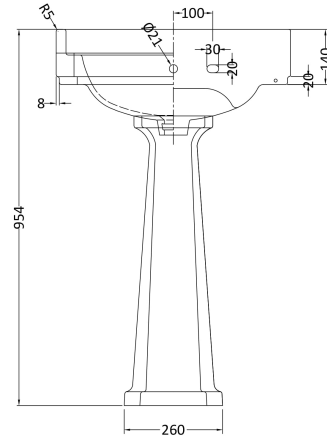

Sales Code: Ccr027

Description: 600mm 1Th Basin & Comfort Height Ped

Packaging Details

Barcode: 5056211818557

Sales Code: NCS882A

Description: 595mm Basin 1Th

Product Dimensions

Height (mm):	266
Width (mm):	595
Depth (mm):	470
Nett Weight (kg):	20.5

Packaging Dimensions

Height (mm):	287
Width (mm):	615
Depth (mm):	490
Gross Weight (kg):	22.1

Packaging Data

Box Colour:	Brown Cardboard Box - Printed
Box Qty:	1
Label Size:	100 x 50
Label Colour:	Not Applicable
Label Qty:	0

Outer Box Dimensions (If Applicable)

Height (mm):	
Width (mm):	
Depth (mm):	
Gross Weight (kg):	
Barcode:	5055369040018

Product Details

Country of Origin:	China
Fitting Instruction:	No
Certification: CE & UKCA:	N/A
WRAS:	N/A
WRAS No:	N/A
Product Material:	Vitreous China
Fixing Supplied:	No

Sales Code: NCS853

Description: Comfort Height Full Pedestal

Product Dimensions

Height (mm):	734
Width (mm):	260
Depth (mm):	180
Nett Weight (kg):	11.5

Packaging Dimensions

Height (mm):	140
Width (mm):	285
Depth (mm):	715
Gross Weight (kg):	12