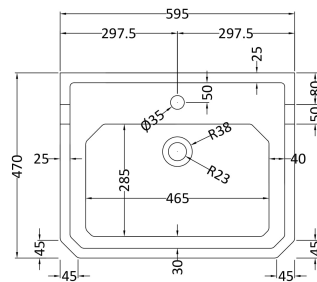

Sales Code: Ccr027

Description: 600mm 1Th Basin & Comfort Height Ped

Packaging Details

Barcode: 5056211818557

Sales Code: NCS882A

Description: 595mm Basin 1Th

Product Dimensions

Height (mm):	266
Width (mm):	595
Depth (mm):	470
Nett Weight (kg):	20.5

Packaging Dimensions

Height (mm):	287
Width (mm):	615
Depth (mm):	490
Gross Weight (kg):	22.1

Packaging Data

Box Colour:	Brown Cardboard Box - Printed
Box Qty:	1
Label Size:	100 x 50
Label Colour:	Not Applicable
Label Qty:	0

Outer Box Dimensions (If Applicable)

Height (mm):	
Width (mm):	
Depth (mm):	
Gross Weight (kg):	
Barcode:	5055369040018

Product Details

Country of Origin:	China
Fitting Instruction:	No
Certification: CE & UKCA:	N/A
WRAS:	N/A
WRAS No:	N/A
Product Material:	Vitreous China
Fixing Supplied:	No

Sales Code: NCS853

Description: Comfort Height Full Pedestal

Product Dimensions

Height (mm):	734
Width (mm):	260
Depth (mm):	180
Nett Weight (kg):	11.5

Packaging Dimensions

Height (mm):	140
Width (mm):	285
Depth (mm):	715
Gross Weight (kg):	12