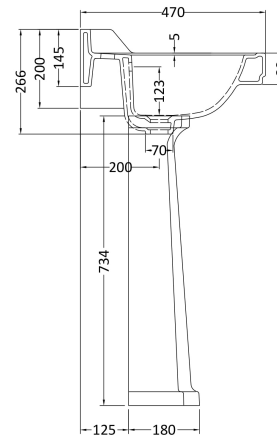

Sales Code: Ccr027

Description: 600mm 1Th Basin & Comfort Height Ped

Packaging Details

Barcode: 5056211818557

Sales Code: NCS882A

Description: 595mm Basin 1Th

Product Dimensions

Height (mm):	266
Width (mm):	595
Depth (mm):	470
Nett Weight (kg):	20.5

Packaging Dimensions

Height (mm):	287
Width (mm):	615
Depth (mm):	490
Gross Weight (kg):	22.1

Packaging Data

Box Colour:	Brown Cardboard Box - Printed
Box Qty:	1
Label Size:	100 x 50
Label Colour:	Not Applicable
Label Qty:	0

Outer Box Dimensions (If Applicable)

Height (mm):	
Width (mm):	
Depth (mm):	
Gross Weight (kg):	
Barcode:	5055369040018

Product Details

Country of Origin:	China
Fitting Instruction:	No
Certification: CE & UKCA:	N/A
WRAS:	N/A
WRAS No:	N/A
Product Material:	Vitreous China
Fixing Supplied:	No

Sales Code: NCS853

Description: Comfort Height Full Pedestal

Product Dimensions

Height (mm):	734
Width (mm):	260
Depth (mm):	180
Nett Weight (kg):	11.5

Packaging Dimensions

Height (mm):	140
Width (mm):	285
Depth (mm):	715
Gross Weight (kg):	12