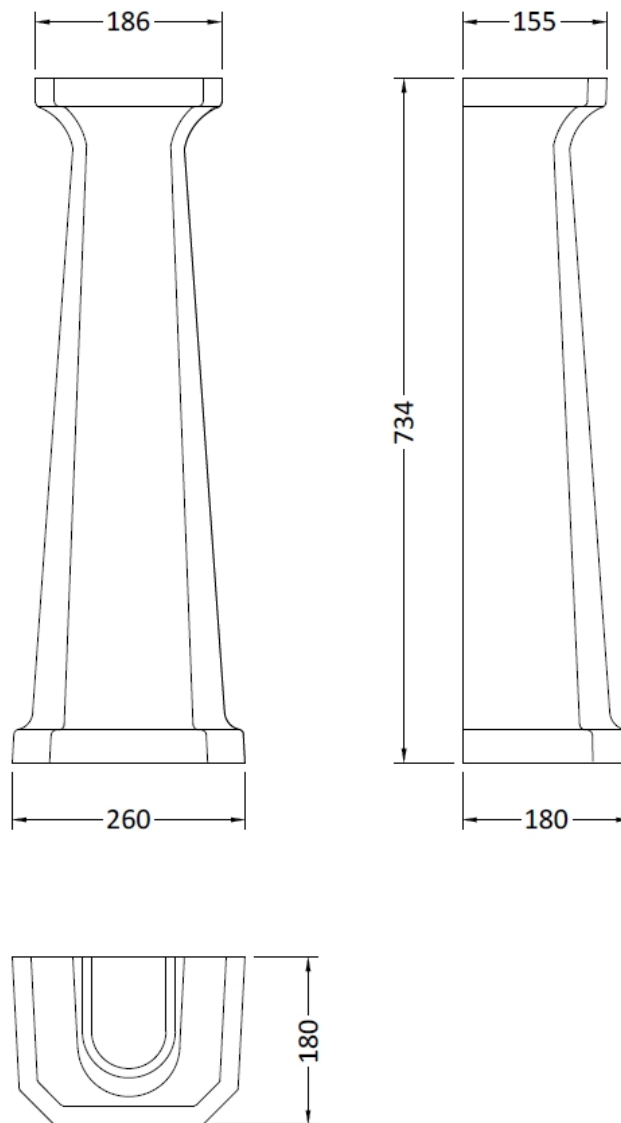

Sales Code: Ccr027

Description: 600mm 1Th Basin & Comfort Height Ped

Packaging Details

Barcode: 5056211818557

Sales Code: NCS882A

Description: 595mm Basin 1Th

Product Dimensions

Height (mm):	266
Width (mm):	595
Depth (mm):	470
Nett Weight (kg):	20.5

Outer Box Dimensions (If Applicable)

Height (mm):	
Width (mm):	
Depth (mm):	
Gross Weight (kg):	
Barcode:	5055369040018

Product Details

Country of Origin:	China
Fitting Instruction:	No
Certification: CE & UKCA:	N/A
WRAS:	N/A
WRAS No:	N/A
Product Material:	Vitreous China
Fixing Supplied:	No

Sales Code: NCS853

Description: Comfort Height Full Pedestal

Product Dimensions

Height (mm):	734
Width (mm):	260
Depth (mm):	180
Nett Weight (kg):	11.5

Packaging Dimensions

Height (mm):	140
Width (mm):	285
Depth (mm):	715
Gross Weight (kg):	12

Packaging Data

Box Colour:	
Box Qty:	
Label Size:	x
Label Colour:	
Label Qty:	

Outer Box Dimensions (If Applicable)

Height (mm):	
Width (mm):	
Depth (mm):	
Gross Weight (kg):	
Barcode:	5055275895559

Product Details