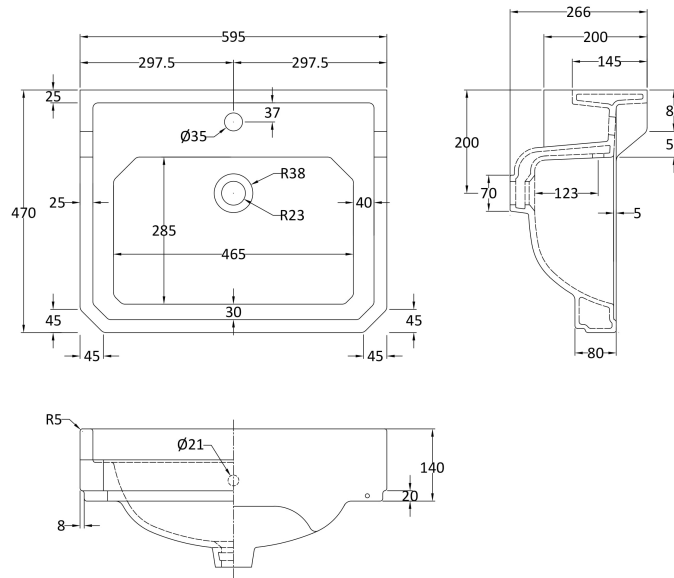

Sales Code: Ccr027

Description: 600mm 1Th Basin & Comfort Height Ped

Packaging Details

Barcode: 5056211818557

Sales Code: NCS882A

Description: 595mm Basin 1Th

Product Dimensions

Height (mm):	266
Width (mm):	595
Depth (mm):	470
Nett Weight (kg):	20.5

Packaging Dimensions

Height (mm):	287
Width (mm):	615
Depth (mm):	490
Gross Weight (kg):	22.1

Packaging Data

Box Colour:	Brown Cardboard Box - Printed
Box Qty:	1
Label Size:	100 x 50
Label Colour:	Not Applicable
Label Qty:	0

Outer Box Dimensions (If Applicable)

Height (mm):	
Width (mm):	
Depth (mm):	
Gross Weight (kg):	
Barcode:	5055369040018

Product Details

Country of Origin:	China
Fitting Instruction:	No
Certification: CE & UKCA:	N/A
WRAS:	N/A
WRAS No:	N/A
Product Material:	Vitreous China
Fixing Supplied:	No

Sales Code: NCS853

Description: Comfort Height Full Pedestal

Product Dimensions

Height (mm):	734
Width (mm):	260
Depth (mm):	180
Nett Weight (kg):	11.5

Packaging Dimensions

Height (mm):	140
Width (mm):	285
Depth (mm):	715
Gross Weight (kg):	12