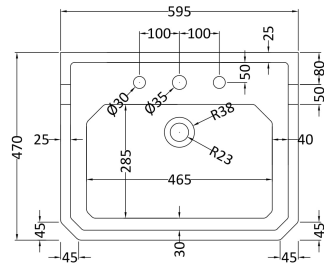

Sales Code: Ccr025

Description: 600mm 3Th Basin & Comfort Height Ped

Packaging Details

Barcode: 5056211818533

Sales Code: NCS882B

Description: 595mm Basin 3Th

Product Dimensions

Height (mm):	266
Width (mm):	595
Depth (mm):	470
Nett Weight (kg):	20.5

Packaging Dimensions

Height (mm):	287
Width (mm):	615
Depth (mm):	490
Gross Weight (kg):	22.1

Packaging Data

Box Colour:	
Box Qty:	
Label Size:	x
Label Colour:	
Label Qty:	

Outer Box Dimensions (If Applicable)

Sales Code: NCS853

Description: Comfort Height Full Pedestal

Product Dimensions

Height (mm):	734
Width (mm):	260
Depth (mm):	180
Nett Weight (kg):	11.5

Packaging Dimensions

Height (mm):	140
Width (mm):	285
Depth (mm):	715
Gross Weight (kg):	12

Packaging Data

Box Colour:	
Box Qty:	
Label Size:	x
Label Colour:	
Label Qty:	

Outer Box Dimensions (If Applicable)

Height (mm):	
Width (mm):	
Depth (mm):	
Gross Weight (kg):	
Barcode:	5055275895559

Product Details