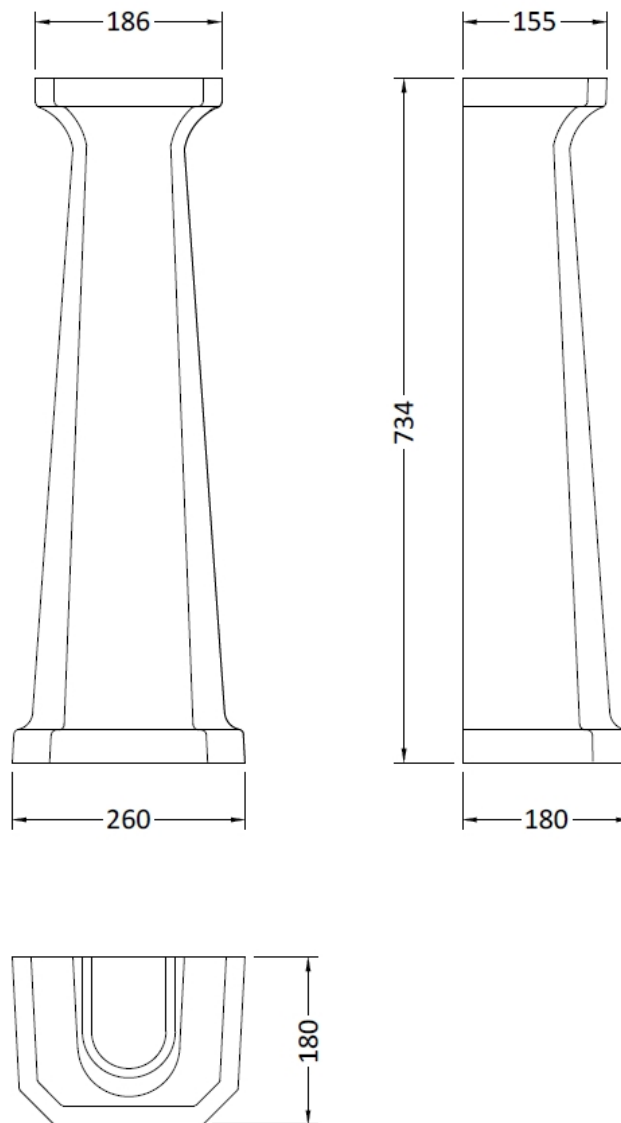

Sales Code: Ccr025

Description: 600mm 3Th Basin & Comfort Height Ped

Packaging Details

Barcode: 5056211818533

Sales Code: NCS882B

Description: 595mm Basin 3Th

Product Dimensions

Height (mm):	266
Width (mm):	595
Depth (mm):	470
Nett Weight (kg):	20.5

Packaging Dimensions

Height (mm):	287
Width (mm):	615
Depth (mm):	490
Gross Weight (kg):	22.1

Packaging Data

Box Colour:	
Box Qty:	
Label Size:	x
Label Colour:	
Label Qty:	

Outer Box Dimensions (If Applicable)

Height (mm):	
Width (mm):	
Depth (mm):	
Gross Weight (kg):	
Barcode:	5055275895542

Product Details

Country of Origin:	China
Fitting Instruction:	No
Certification: CE & UKCA:	WRAS: N/A WRAS No: N/A
Product Material:	Vitreous China
Fixing Supplied:	No

Sales Code: NCS853

Description: Comfort Height Full Pedestal

Product Dimensions

Height (mm):	734
Width (mm):	260
Depth (mm):	180
Nett Weight (kg):	11.5

Packaging Dimensions

Height (mm):	140
Width (mm):	285
Depth (mm):	715
Gross Weight (kg):	12