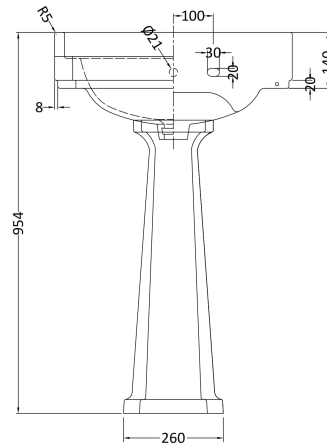

Sales Code: Ccr025

Description: 600mm 3Th Basin & Comfort Height Ped

Packaging Details

Barcode: 5056211818533

Sales Code: NCS882B

Description: 595mm Basin 3Th

Product Dimensions

Height (mm):	266
Width (mm):	595
Depth (mm):	470
Nett Weight (kg):	20.5

Packaging Dimensions

Height (mm):	287
Width (mm):	615
Depth (mm):	490
Gross Weight (kg):	22.1

Packaging Data

Box Colour:	
Box Qty:	
Label Size:	x
Label Colour:	
Label Qty:	

Outer Box Dimensions (If Applicable)

Height (mm):	
Width (mm):	
Depth (mm):	
Gross Weight (kg):	
Barcode:	5055275895542

Product Details

Country of Origin:	China
Fitting Instruction:	No
Certification: CE & UKCA:	WRAS: N/A WRAS No: N/A
Product Material:	Vitreous China
Fixing Supplied:	No

Sales Code: NCS853

Description: Comfort Height Full Pedestal

Product Dimensions

Height (mm):	734
Width (mm):	260
Depth (mm):	180
Nett Weight (kg):	11.5

Packaging Dimensions

Height (mm):	140
Width (mm):	285
Depth (mm):	715
Gross Weight (kg):	12