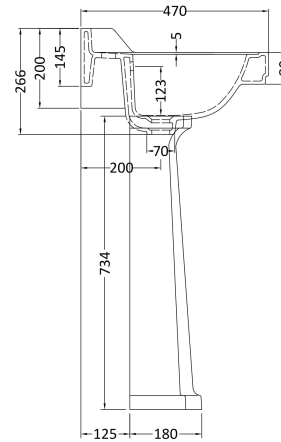

Sales Code: Ccr025

Description: 600mm 3Th Basin & Comfort Height Ped

Packaging Details

Barcode: 5056211818533

Sales Code: NCS882B

Description: 595mm Basin 3Th

Product Dimensions

Height (mm):	266
Width (mm):	595
Depth (mm):	470
Nett Weight (kg):	20.5

Packaging Dimensions

Height (mm):	287
Width (mm):	615
Depth (mm):	490
Gross Weight (kg):	22.1

Packaging Data

Box Colour:	
Box Qty:	
Label Size:	x
Label Colour:	
Label Qty:	

Outer Box Dimensions (If Applicable)

Height (mm):	
Width (mm):	
Depth (mm):	
Gross Weight (kg):	
Barcode:	5055275895542

Product Details

Country of Origin:	China
Fitting Instruction:	No
Certification: CE & UKCA:	WRAS: N/A WRAS No: N/A
Product Material:	Vitreous China
Fixing Supplied:	No

Sales Code: NCS853

Description: Comfort Height Full Pedestal

Product Dimensions

Height (mm):	734
Width (mm):	260
Depth (mm):	180
Nett Weight (kg):	11.5

Packaging Dimensions

Height (mm):	140
Width (mm):	285
Depth (mm):	715
Gross Weight (kg):	12