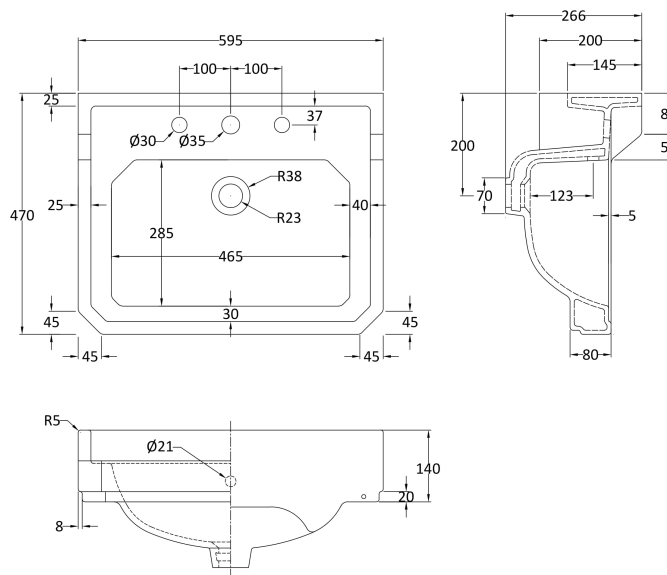

Sales Code: Ccr025

Description: 600mm 3Th Basin & Comfort Height Ped

Packaging Details

Barcode: 5056211818533

Sales Code: NCS882B

Description: 595mm Basin 3Th

Product Dimensions

Height (mm):	266
Width (mm):	595
Depth (mm):	470
Nett Weight (kg):	20.5

Packaging Dimensions

Height (mm):	287
Width (mm):	615
Depth (mm):	490
Gross Weight (kg):	22.1

Packaging Data

Box Colour:	
Box Qty:	
Label Size:	x
Label Colour:	
Label Qty:	

Outer Box Dimensions (If Applicable)

Height (mm):	
Width (mm):	
Depth (mm):	
Gross Weight (kg):	
Barcode:	5055275895542

Product Details

Country of Origin:	China
Fitting Instruction:	No
Certification: CE & UKCA:	WRAS: N/A WRAS No: N/A
Product Material:	Vitreous China
Fixing Supplied:	No

Sales Code: NCS853

Description: Comfort Height Full Pedestal

Product Dimensions

Height (mm):	734
Width (mm):	260
Depth (mm):	180
Nett Weight (kg):	11.5

Packaging Dimensions

Height (mm):	140
Width (mm):	285
Depth (mm):	715
Gross Weight (kg):	12