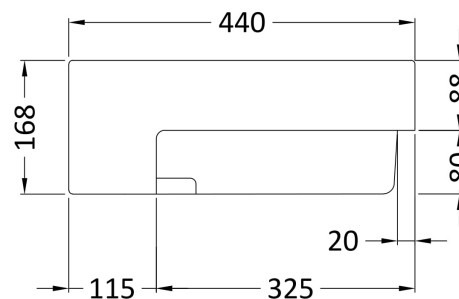

Sales Code: NBV172

Description: Square Semi Recess Basin W530xd440xh168

Product Dimensions

Height (mm):	168
Width (mm):	530
Depth (mm):	440
Nett Weight (kg):	16

Packaging Dimensions

Height (mm):	175
Width (mm):	545
Depth (mm):	450
Gross Weight (kg):	16.5

Packaging Data

Box Colour:	Brown Cardboard Box
Box Qty:	1
Label Size:	100 x 50
Label Colour:	White Label
Label Qty:	2

Outer Box Dimensions (If Applicable)

Height (mm):	
Width (mm):	
Depth (mm):	
Gross Weight (kg):	
Barcode:	5056211851585

Product Details

Country of Origin:	China
Fitting Instruction:	No
Certification: CE & UKCA:	WRAS: WRAS No:
Product Material:	Vitreous China
Fixing Supplied:	No

Pans/Bidets: Trap Style: N/A Includes Seat: Not Applicable

Basins: Tap Hole: One Taphole Chain Stay Hole: No
Template: Not Required Waste Type Req: Slotted
Overflow Inc: Yes Overflow Cover: Yes
Inner Bowl Depth (mm):