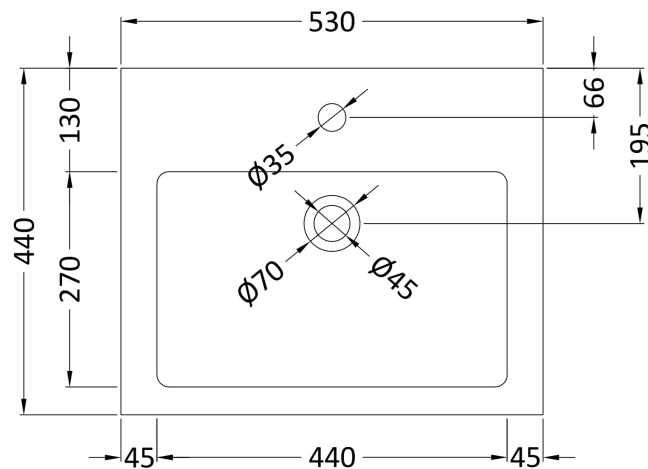

Sales Code: NBV172

Description: Square Semi Recess Basin W530xd440xh168

Product Dimensions

Height (mm):	168
Width (mm):	530
Depth (mm):	440
Nett Weight (kg):	16

Packaging Dimensions

Height (mm):	175
Width (mm):	545
Depth (mm):	450
Gross Weight (kg):	16.5

Packaging Data

Box Colour:	Brown Cardboard Box
Box Qty:	1
Label Size:	100 x 50
Label Colour:	White Label
Label Qty:	2

Outer Box Dimensions (If Applicable)

Height (mm):	
Width (mm):	
Depth (mm):	
Gross Weight (kg):	
Barcode:	5056211851585

Product Details

Country of Origin:	China
Fitting Instruction:	No
Certification: CE & UKCA:	WRAS: WRAS No:
Product Material:	Vitreous China
Fixing Supplied:	No

Pans/Bidets: Trap Style: N/A Includes Seat: Not Applicable

Basins: Tap Hole: One Taphole Chain Stay Hole: No
Template: Not Required Waste Type Req: Slotted
Overflow Inc: Yes Overflow Cover: Yes
Inner Bowl Depth (mm):