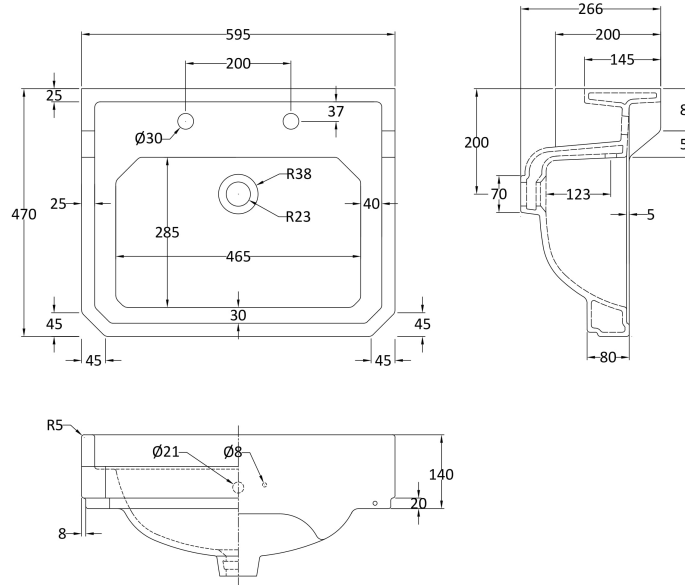

Sales Code: Ccr026

Description: 600mm 2Th Basin & Comfort Height Ped

Packaging Details

Barcode: 5056211818540

Sales Code: NCS882

Description: 595mm Basin 2Th

Product Dimensions

Height (mm):	266
Width (mm):	595
Depth (mm):	470
Nett Weight (kg):	20.5

Packaging Dimensions

Height (mm):	287
Width (mm):	615
Depth (mm):	490
Gross Weight (kg):	22.1

Packaging Data

Box Colour:	Brown Cardboard Box - Printed
Box Qty:	1
Label Size:	100 x 50
Label Colour:	Not Applicable
Label Qty:	0

Outer Box Dimensions (If Applicable)

Height (mm):	
Width (mm):	
Depth (mm):	
Gross Weight (kg):	
Barcode:	5055369038671

Product Details

Country of Origin:	China
Fitting Instruction:	No
Certification: CE & UKCA:	N/A
WRAS:	N/A
WRAS No:	N/A
Product Material:	Vitreous China
Fixing Supplied:	No

Sales Code: NCS853

Description: Comfort Height Full Pedestal

Product Dimensions

Height (mm):	734
Width (mm):	260
Depth (mm):	180
Nett Weight (kg):	11.5

Packaging Dimensions

Height (mm):	140
Width (mm):	285
Depth (mm):	715
Gross Weight (kg):	12