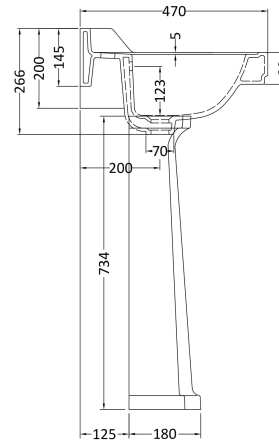

Sales Code: Ccr026

Description: 600mm 2Th Basin & Comfort Height Ped

Packaging Details

Barcode: 5056211818540

Sales Code: NCS882

Description: 595mm Basin 2Th

Product Dimensions

Height (mm):	266
Width (mm):	595
Depth (mm):	470
Nett Weight (kg):	20.5

Packaging Dimensions

Height (mm):	287
Width (mm):	615
Depth (mm):	490
Gross Weight (kg):	22.1

Packaging Data

Box Colour:	Brown Cardboard Box - Printed
Box Qty:	1
Label Size:	100 x 50
Label Colour:	Not Applicable
Label Qty:	0

Outer Box Dimensions (If Applicable)

Height (mm):	
Width (mm):	
Depth (mm):	
Gross Weight (kg):	
Barcode:	5055369038671

Product Details

Country of Origin:	China
Fitting Instruction:	No
Certification: CE & UKCA:	N/A
WRAS:	N/A
WRAS No:	N/A
Product Material:	Vitreous China
Fixing Supplied:	No

Sales Code: NCS853

Description: Comfort Height Full Pedestal

Product Dimensions

Height (mm):	734
Width (mm):	260
Depth (mm):	180
Nett Weight (kg):	11.5

Packaging Dimensions

Height (mm):	140
Width (mm):	285
Depth (mm):	715
Gross Weight (kg):	12