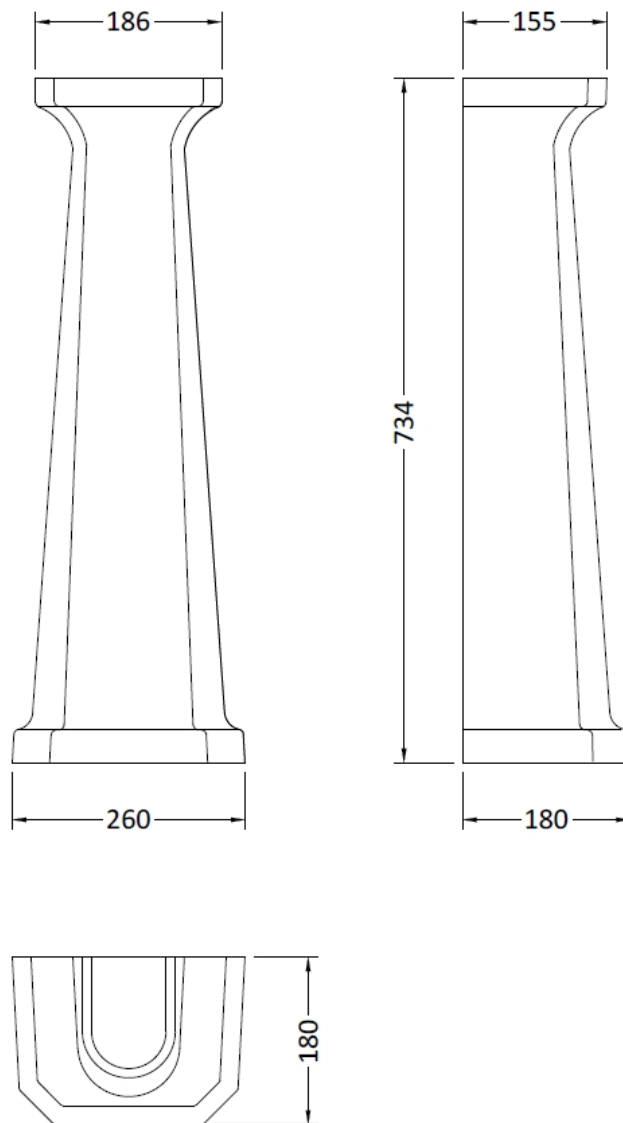

Sales Code: Ccr026

Description: 600mm 2Th Basin & Comfort Height Ped

Packaging Details

Barcode: 5056211818540

Sales Code: NCS882

Description: 595mm Basin 2Th

Product Dimensions

Height (mm):	266
Width (mm):	595
Depth (mm):	470
Nett Weight (kg):	20.5

Outer Box Dimensions (If Applicable)

Height (mm):	
Width (mm):	
Depth (mm):	
Gross Weight (kg):	
Barcode:	5055369038671

Product Details

Country of Origin:	China
Fitting Instruction:	No
Certification: CE & UKCA:	N/A
WRAS:	N/A
WRAS No:	N/A
Product Material:	Vitreous China
Fixing Supplied:	No

Sales Code: NCS853

Description: Comfort Height Full Pedestal

Product Dimensions

Height (mm):	734
Width (mm):	260
Depth (mm):	180
Nett Weight (kg):	11.5

Packaging Dimensions

Height (mm):	140
Width (mm):	285
Depth (mm):	715
Gross Weight (kg):	12

Packaging Data

Box Colour:	
Box Qty:	
Label Size:	x
Label Colour:	
Label Qty:	

Outer Box Dimensions (If Applicable)

Height (mm):	
Width (mm):	
Depth (mm):	
Gross Weight (kg):	
Barcode:	5055275895559

Product Details