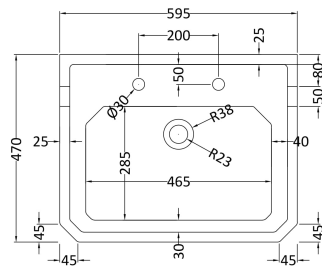

Sales Code: Ccr026

Description: 600mm 2Th Basin & Comfort Height Ped

Packaging Details

Barcode: 5056211818540

Sales Code: NCS882

Description: 595mm Basin 2Th

Product Dimensions

Height (mm):	266
Width (mm):	595
Depth (mm):	470
Nett Weight (kg):	20.5

Packaging Dimensions

Height (mm):	287
Width (mm):	615
Depth (mm):	490
Gross Weight (kg):	22.1

Packaging Data

Box Colour:	Brown Cardboard Box - Printed
Box Qty:	1
Label Size:	100 x 50
Label Colour:	Not Applicable
Label Qty:	0

Outer Box Dimensions (If Applicable)

Height (mm):	
Width (mm):	
Depth (mm):	
Gross Weight (kg):	
Barcode:	5055369038671

Product Details

Country of Origin:	China
Fitting Instruction:	No
Certification: CE & UKCA:	N/A
WRAS:	N/A
WRAS No:	N/A
Product Material:	Vitreous China
Fixing Supplied:	No

Sales Code: NCS853

Description: Comfort Height Full Pedestal

Product Dimensions

Height (mm):	734
Width (mm):	260
Depth (mm):	180
Nett Weight (kg):	11.5

Packaging Dimensions

Height (mm):	140
Width (mm):	285
Depth (mm):	715
Gross Weight (kg):	12