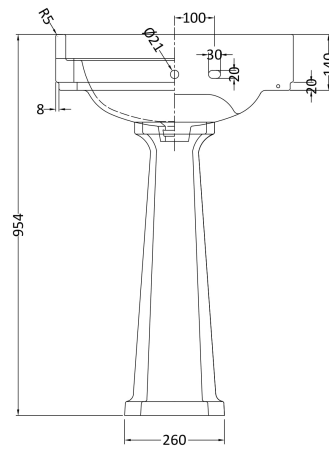

Sales Code: Ccr026

Description: 600mm 2Th Basin & Comfort Height Ped

Packaging Details

Barcode: 5056211818540

Sales Code: NCS882

Description: 595mm Basin 2Th

Product Dimensions

Height (mm):	266
Width (mm):	595
Depth (mm):	470
Nett Weight (kg):	20.5

Packaging Dimensions

Height (mm):	287
Width (mm):	615
Depth (mm):	490
Gross Weight (kg):	22.1

Packaging Data

Box Colour:	Brown Cardboard Box - Printed
Box Qty:	1
Label Size:	100 x 50
Label Colour:	Not Applicable
Label Qty:	0

Outer Box Dimensions (If Applicable)

Height (mm):	
Width (mm):	
Depth (mm):	
Gross Weight (kg):	
Barcode:	5055369038671

Product Details

Country of Origin:	China
Fitting Instruction:	No
Certification: CE & UKCA:	N/A
WRAS:	N/A
WRAS No:	N/A
Product Material:	Vitreous China
Fixing Supplied:	No

Sales Code: NCS853

Description: Comfort Height Full Pedestal

Product Dimensions

Height (mm):	734
Width (mm):	260
Depth (mm):	180
Nett Weight (kg):	11.5

Packaging Dimensions

Height (mm):	140
Width (mm):	285
Depth (mm):	715
Gross Weight (kg):	12