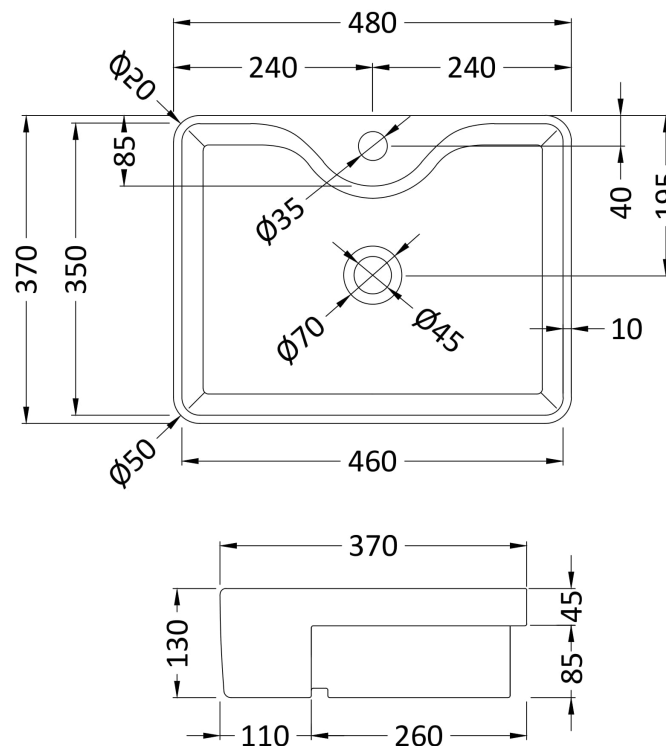

Sales Code: NBV174

Description: Rect Semi Recess Basin W480xd370xh130

Product Dimensions

Height (mm):	130
Width (mm):	480
Depth (mm):	370
Nett Weight (kg):	10.5

Packaging Dimensions

Height (mm):	145
Width (mm):	495
Depth (mm):	390
Gross Weight (kg):	11

Packaging Data

Box Colour:	Brown Cardboard Box
Box Qty:	1
Label Size:	100 x 50
Label Colour:	White Label
Label Qty:	2

Outer Box Dimensions (If Applicable)

Height (mm):	
Width (mm):	
Depth (mm):	
Gross Weight (kg):	
Barcode:	5056211851608

Product Details

Country of Origin:	China
Fitting Instruction:	No
Certification: CE & UKCA:	WRAS: WRAS No:
Product Material:	Vitreous China
Fixing Supplied:	No

Pans/Bidets: Trap Style: N/A Includes Seat: Not Applicable

Basins: Tap Hole: One Taphole Chain Stay Hole: No
Template: Not Required Waste Type Req: Unslotted
Overflow Inc: No Overflow Cover: No
Inner Bowl Depth (mm):