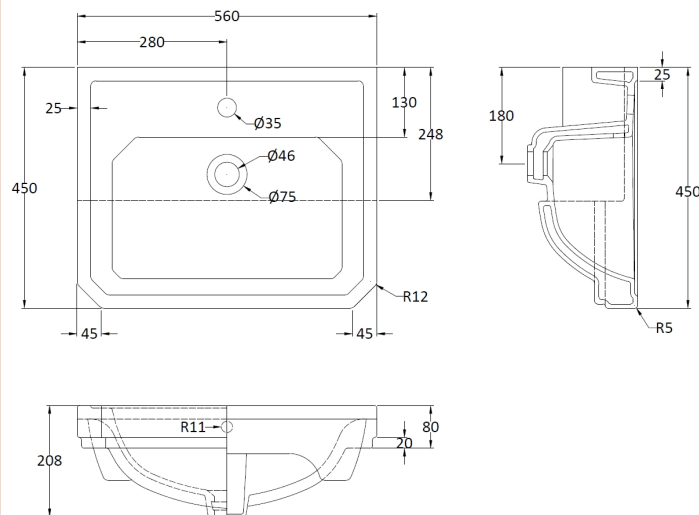

Sales Code: NCS808A

Description: 560mm S/Recess Basin 1Th

Product Dimensions

| | |
|-------------------|------|
| Height (mm): | 208 |
| Width (mm): | 560 |
| Depth (mm): | 450 |
| Nett Weight (kg): | 14.6 |

Packaging Dimensions

| | |
|--------------------|------|
| Height (mm): | 220 |
| Width (mm): | 460 |
| Depth (mm): | 570 |
| Gross Weight (kg): | 15.2 |

Packaging Data

| | |
|---------------|---------------------|
| Box Colour: | Brown Cardboard Box |
| Box Qty: | 1 |
| Label Size: | 100 x 50 |
| Label Colour: | White Label |
| Label Qty: | 2 |

Outer Box Dimensions (If Applicable)

| | |
|--------------------|---------------|
| Height (mm): | |
| Width (mm): | |
| Depth (mm): | |
| Gross Weight (kg): | |
| Barcode: | 5055369040087 |

Product Details

Cisterns: Operating Type: Not Applicable Fittings: Not Applicable
Lever Type: Not Applicable

Basins: Tap Hole: One Taphole Chain Stay Hole: No
Template: Yes Supplied Waste Type Req: Slotted
Overflow Inc: Yes Overflow Cover: Yes
Inner Bowl Depth (mm): 110mm