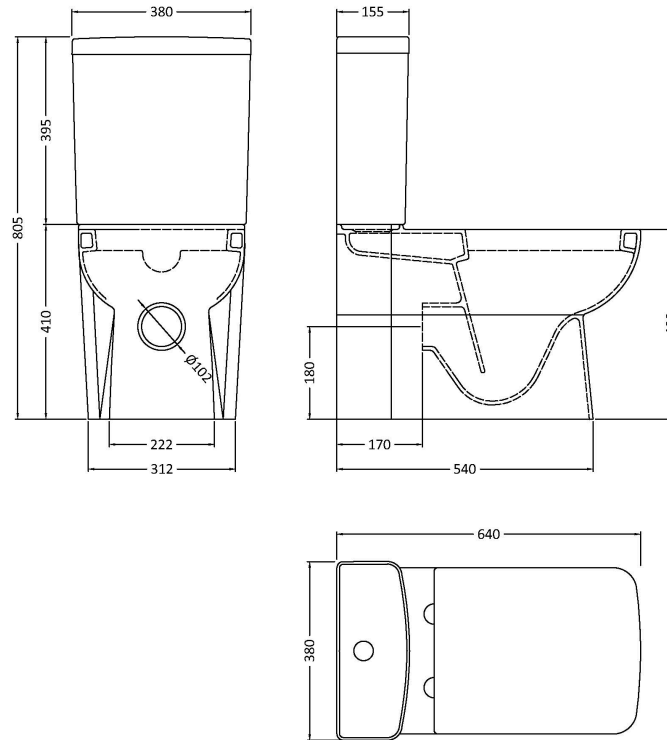

Sales Code: Cpc001

Description: Arlo Cc Pan C/W Sc Seat & Cistern

Packaging Details

Barcode: 5055369031511

Sales Code: NCU799

Description: Soft Close Seat

Product Dimensions	
Length (mm):	419
Width (mm):	355
Height (mm):	56
Nett Weight (kg):	3.5
Packaging Dimensions	
Length (mm):	365
Width (mm):	500
Height (mm):	50
Gross Weight (kg):	3.5
Packaging Data	
Box Colour:	White Cardboard Box - Printed
Box Qty:	1
Label Size:	100 x 50
Label Colour:	Not Applicable
Label Qty:	1
Outer Box Dimensions (If Applicable)	
Length (mm):	390
Width (mm):	470
Height (mm):	480
Gross Weight (kg):	
Barcode:	5055369030996
Product Details	
Country of Origin:	Turkey
Fitting Instruction:	No
CE & UKCA:	Not Applicable
Product Material:	Polypropylene
Seat Type:	Square
Seat Function:	Soft Close
Hinge Centres (Min):	150
Hinge Centres (Max):	186
Hinge Material:	Polypropylene
Colour/Finish:	White
Fixing Method:	Top Fix

Sales Code: NCU700

Description: Close Coupled Wc Pan Btw

Product Dimensions

Height (mm):	410
Width (mm):	350
Depth (mm):	640
Nett Weight (kg):	27

Packaging Dimensions

Height (mm):	430
Width (mm):	370
Depth (mm):	710
Gross Weight (kg):	29.2

Packaging Data

Box Colour:	Brown Cardboard Box - Printed
Box Qty:	1
Label Size:	100 x 50
Label Colour:	White Label
Label Qty:	2

Outer Box Dimensions (If Applicable)

Height (mm):	
Width (mm):	
Depth (mm):	
Gross Weight (kg):	
Barcode:	5055369030972

Sales Code: NCU701

Description: Compact Close Coupled Cistern

Product Dimensions

Height (mm):	395
Width (mm):	380
Depth (mm):	155
Nett Weight (kg):	14

Packaging Dimensions

Height (mm):	385
Width (mm):	480
Depth (mm):	185
Gross Weight (kg):	14