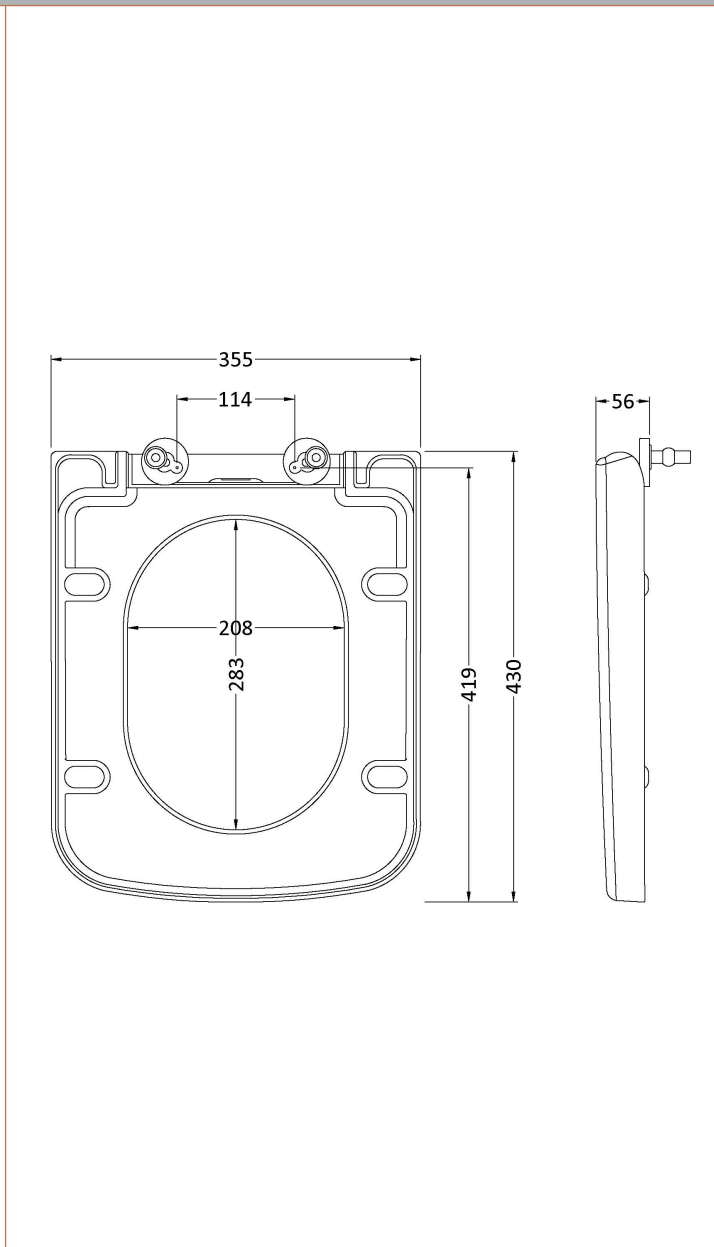

Sales Code: Cpc001

Description: Arlo Cc Pan C/W Sc Seat & Cistern

Packaging Details

Barcode: 5055369031511

Sales Code: NCU799

Description: Soft Close Seat

Product Dimensions	
Length (mm):	419
Width (mm):	355
Height (mm):	56
Nett Weight (kg):	3.5
Packaging Dimensions	
Length (mm):	365
Width (mm):	500
Height (mm):	50
Gross Weight (kg):	3.5
Packaging Data	
Box Colour:	White Cardboard Box - Printed
Box Qty:	1
Label Size:	100 x 50
Label Colour:	Not Applicable
Label Qty:	1
Outer Box Dimensions (If Applicable)	
Length (mm):	390
Width (mm):	470
Height (mm):	480
Gross Weight (kg):	
Barcode:	5055369030996
Product Details	
Country of Origin:	Turkey
Fitting Instruction:	No
CE & UKCA:	Not Applicable
Product Material:	Polypropylene
Seat Type:	Square
Seat Function:	Soft Close
Hinge Centres (Min):	150
Hinge Centres (Max):	186
Hinge Material:	Polypropylene
Colour/Finish:	White
Fixing Method:	Top Fix

Sales Code: NCU700

Description: Close Coupled Wc Pan Btw

Product Dimensions

Height (mm):	410
Width (mm):	350
Depth (mm):	640
Nett Weight (kg):	27

Packaging Dimensions

Height (mm):	430
Width (mm):	370
Depth (mm):	710
Gross Weight (kg):	29.2

Packaging Data

Box Colour:	Brown Cardboard Box - Printed
Box Qty:	1
Label Size:	100 x 50
Label Colour:	White Label
Label Qty:	2

Outer Box Dimensions (If Applicable)

Height (mm):	
Width (mm):	
Depth (mm):	
Gross Weight (kg):	
Barcode:	5055369030972

Sales Code: NCU701

Description: Compact Close Coupled Cistern

Product Dimensions

Height (mm):	395
Width (mm):	380
Depth (mm):	155
Nett Weight (kg):	14

Packaging Dimensions

Height (mm):	385
Width (mm):	480
Depth (mm):	185
Gross Weight (kg):	14