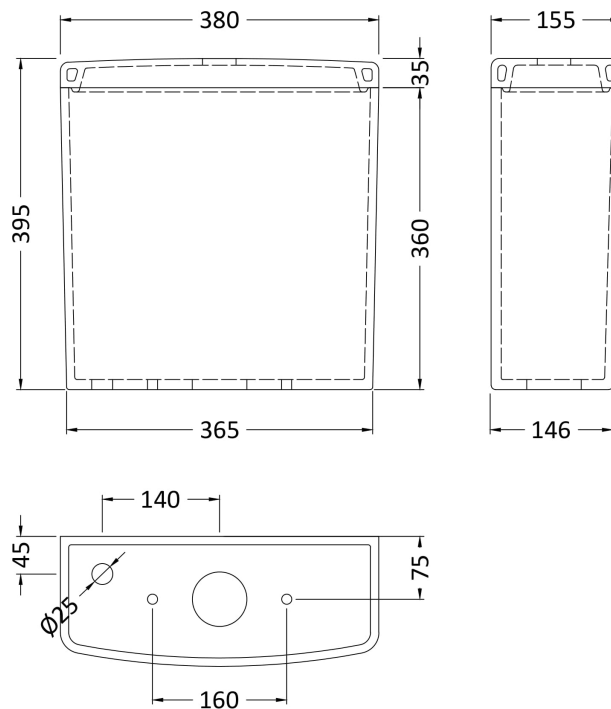

Sales Code: Cpc001

Description: Arlo Cc Pan C/W Sc Seat & Cistern

Packaging Details

Barcode: 5055369031511

Sales Code: NCU799

Description: Soft Close Seat

Product Dimensions	
Length (mm):	419
Width (mm):	355
Height (mm):	56
Nett Weight (kg):	3.5
Packaging Dimensions	
Length (mm):	365
Width (mm):	500
Height (mm):	50
Gross Weight (kg):	3.5
Packaging Data	
Box Colour:	White Cardboard Box - Printed
Box Qty:	1
Label Size:	100 x 50
Label Colour:	Not Applicable
Label Qty:	1
Outer Box Dimensions (If Applicable)	
Length (mm):	390
Width (mm):	470
Height (mm):	480
Gross Weight (kg):	
Barcode:	5055369030996
Product Details	
Country of Origin:	Turkey
Fitting Instruction:	No
CE & UKCA:	Not Applicable
Product Material:	Polypropylene
Seat Type:	Square
Seat Function:	Soft Close
Hinge Centres (Min):	150
Hinge Centres (Max):	186
Hinge Material:	Polypropylene
Colour/Finish:	White
Fixing Method:	Top Fix

Sales Code: NCU700

Description: Close Coupled Wc Pan Btw

Product Dimensions

Height (mm):	410
Width (mm):	350
Depth (mm):	640
Nett Weight (kg):	27

Packaging Dimensions

Height (mm):	430
Width (mm):	370
Depth (mm):	710
Gross Weight (kg):	29.2

Packaging Data

Box Colour:	Brown Cardboard Box - Printed
Box Qty:	1
Label Size:	100 x 50
Label Colour:	White Label
Label Qty:	2

Outer Box Dimensions (If Applicable)

Height (mm):	
Width (mm):	
Depth (mm):	
Gross Weight (kg):	
Barcode:	5055369030972

Sales Code: NCU701

Description: Compact Close Coupled Cistern

Product Dimensions

Height (mm):	395
Width (mm):	380
Depth (mm):	155
Nett Weight (kg):	14

Packaging Dimensions

Height (mm):	385
Width (mm):	480
Depth (mm):	185
Gross Weight (kg):	14