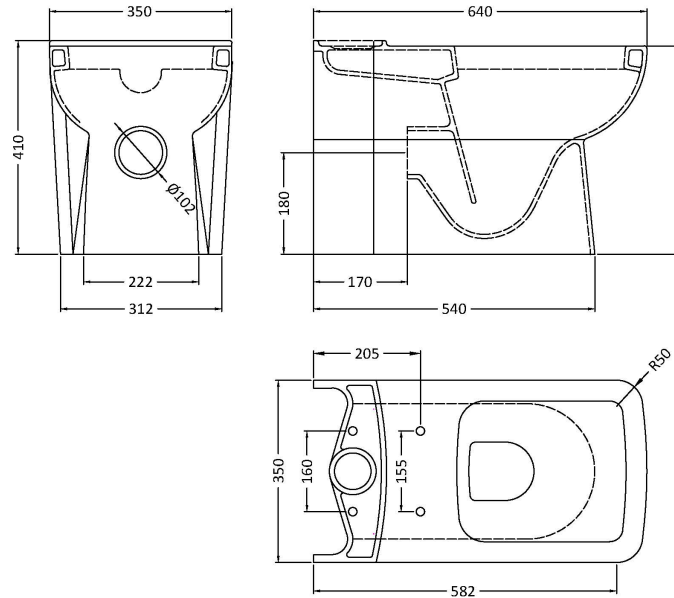

Sales Code: Cpc001

Description: Arlo Cc Pan C/W Sc Seat & Cistern

Packaging Details

Barcode: 5055369031511

Sales Code: NCU799

Description: Soft Close Seat

Product Dimensions	
Length (mm):	419
Width (mm):	355
Height (mm):	56
Nett Weight (kg):	3.5
Packaging Dimensions	
Length (mm):	365
Width (mm):	500
Height (mm):	50
Gross Weight (kg):	3.5
Packaging Data	
Box Colour:	White Cardboard Box - Printed
Box Qty:	1
Label Size:	100 x 50
Label Colour:	Not Applicable
Label Qty:	1
Outer Box Dimensions (If Applicable)	
Length (mm):	390
Width (mm):	470
Height (mm):	480
Gross Weight (kg):	
Barcode:	5055369030996
Product Details	
Country of Origin:	Turkey
Fitting Instruction:	No
CE & UKCA:	Not Applicable
Product Material:	Polypropylene
Seat Type:	Square
Seat Function:	Soft Close
Hinge Centres (Min):	150
Hinge Centres (Max):	186
Hinge Material:	Polypropylene
Colour/Finish:	White
Fixing Method:	Top Fix

Sales Code: NCU700

Description: Close Coupled Wc Pan Btw

Product Dimensions

Height (mm):	410
Width (mm):	350
Depth (mm):	640
Nett Weight (kg):	27

Packaging Dimensions

Height (mm):	430
Width (mm):	370
Depth (mm):	710
Gross Weight (kg):	29.2

Packaging Data

Box Colour:	Brown Cardboard Box - Printed
Box Qty:	1
Label Size:	100 x 50
Label Colour:	White Label
Label Qty:	2

Outer Box Dimensions (If Applicable)

Height (mm):	
Width (mm):	
Depth (mm):	
Gross Weight (kg):	
Barcode:	5055369030972

Sales Code: NCU701

Description: Compact Close Coupled Cistern

Product Dimensions

Height (mm):	395
Width (mm):	380
Depth (mm):	155
Nett Weight (kg):	14

Packaging Dimensions

Height (mm):	385
Width (mm):	480
Depth (mm):	185
Gross Weight (kg):	14