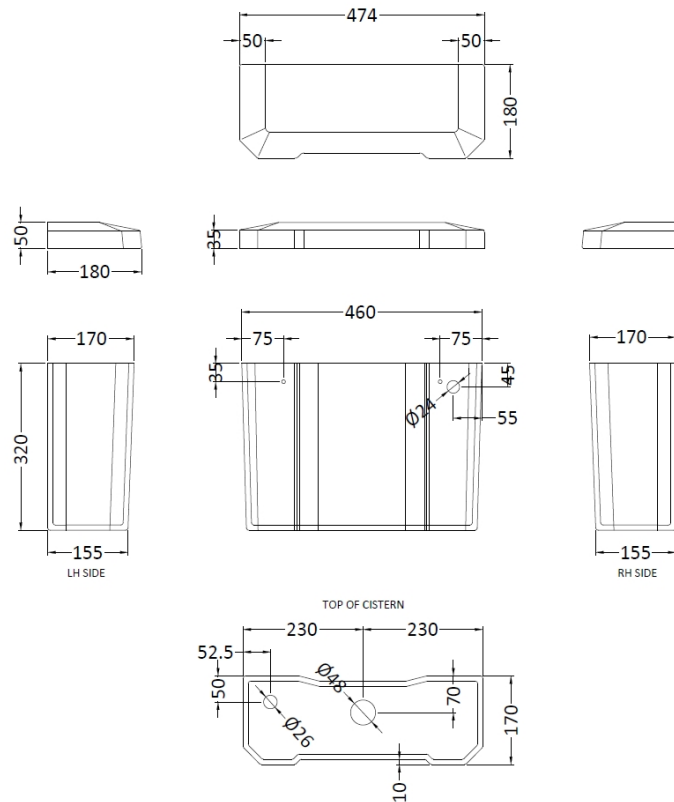

Packaging Dimensions

Height (mm):	425
Width (mm):	525
Depth (mm):	430
Gross Weight (kg):	16.5

Packaging Data

Box Colour:	Brown Cardboard Box - Printed
Box Qty:	1
Label Size:	100 x 50
Label Colour:	Not Applicable
Label Qty:	0

Outer Box Dimensions (If Applicable)

Height (mm):	
Width (mm):	
Depth (mm):	
Gross Weight (kg):	
Barcode:	5055369040131

Product Details

Country of Origin:	China
Fitting Instruction:	No
Certification: CE & UKCA:	N/A
WRAS:	N/A
WRAS No:	N/A
Product Material:	Vitreous China
Fixing Supplied:	No

Basins: Tap Hole: Not Applicable Chain Stay Hole: Not Applicable
 Template: Not Applicable Waste Type Req: Not Applicable
 Overflow Inc: Not Applicable Overflow Cover: Not Applicable
 Inner Bowl Depth (mm): N/A

Sales Code: NCS871B

Description: Low Level Cistern B Ceramic Lever Ftgs

Product Dimensions

Height (mm):	370
Width (mm):	474
Depth (mm):	180
Nett Weight (kg):	14.5

Packaging Dimensions

Height (mm):	205
Width (mm):	485
Depth (mm):	397
Gross Weight (kg):	16.5