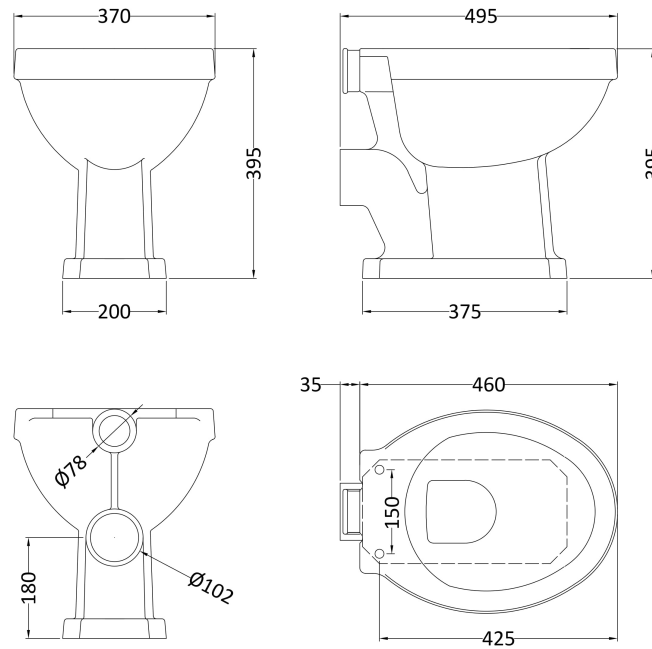

Sales Code: Ccr022

Description: Richmond Low Level Wc W/ Flush Pipe Kit

Packaging Details

Barcode: 5055275895733

Sales Code: NCS870

Description: High/Low Level Pan (Excluding Seat)

Product Dimensions

Height (mm):	395
Width (mm):	370
Depth (mm):	495
Nett Weight (kg):	15.61

Packaging Dimensions

Height (mm):	425
Width (mm):	525
Depth (mm):	430
Gross Weight (kg):	16.5

Packaging Data

Box Colour:	Brown Cardboard Box - Printed
Box Qty:	1
Label Size:	100 x 50
Label Colour:	Not Applicable
Label Qty:	0

Outer Box Dimensions (If Applicable)

Height (mm):	
Width (mm):	
Depth (mm):	
Gross Weight (kg):	
Barcode:	5055369040131

Product Details

Country of Origin:	China
Fitting Instruction:	No
Certification: CE & UKCA:	N/A
WRAS:	N/A
WRAS No:	N/A
Product Material:	Vitreous China
Fixing Supplied:	No

Sales Code: NCS871B

Description: Low Level Cistern B Ceramic Lever Ftgs

Product Dimensions

Height (mm):	370
Width (mm):	474
Depth (mm):	180
Nett Weight (kg):	14.5

Packaging Dimensions

Height (mm):	205
Width (mm):	485
Depth (mm):	397
Gross Weight (kg):	16.5