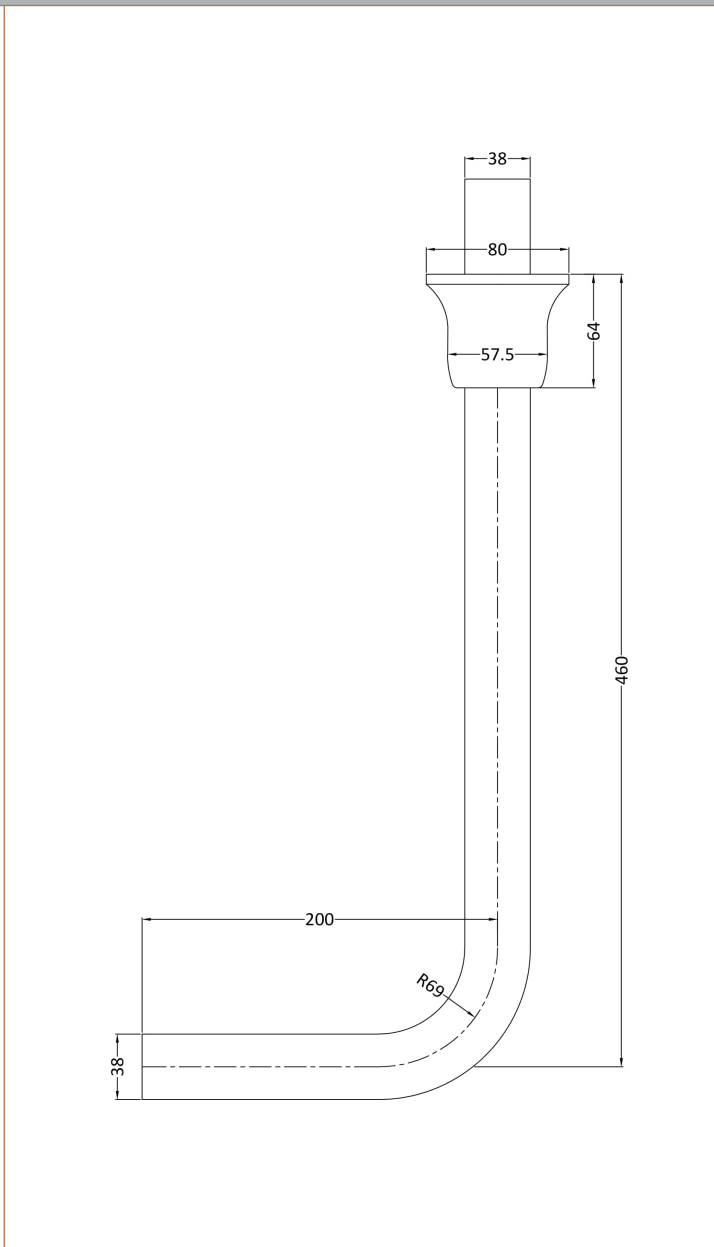

Sales Code: FA302

Description: Low Level Flush Pipe Pack

Product Dimensions

Length (mm):	
Width (mm):	81
Height (mm):	480
Depth (mm):	220
Nett Weight (kg):	0.78

Packaging Dimensions

Height (mm):	540
Width (mm):	200
Depth (mm):	75
Gross Weight (kg):	0.8

Packaging Data

Box Colour:	White Cardboard Box
Box Qty:	1
Label Size:	100 x 50
Label Colour:	White Label
Label Qty:	2

Outer Box Dimensions (If Applicable)

Height (mm):	
Width (mm):	
Length (mm):	
Depth (mm):	
Gross Weight (kg):	6
Barcode:	5055146107613

Product Details

Country of Origin:	China
Fitting Instruction:	No
CE & UKCA:	N/A
Product Material:	Brass
Heating Element Wattage:	Not Applicable
Colour/Finish:	Chrome
Product Diameter:	38mm
Connection Size:	11/2"