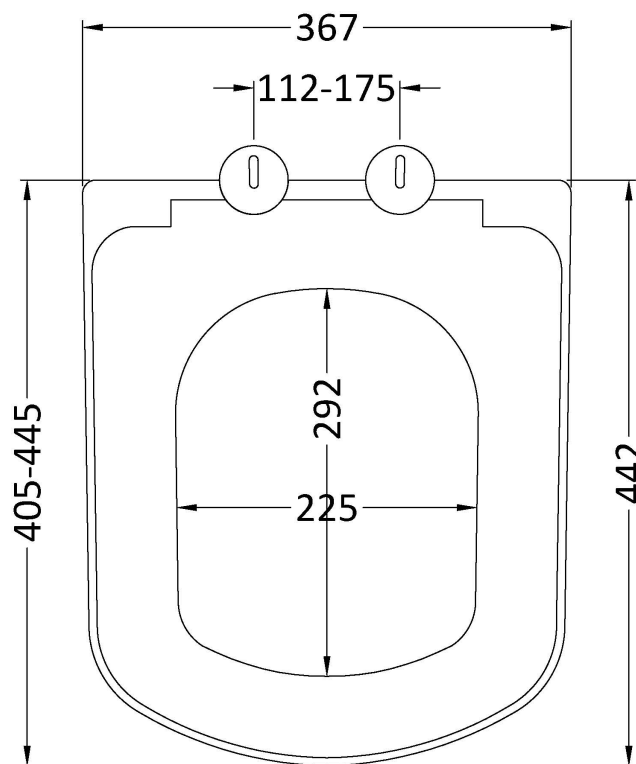

Sales Code: Clt007

Description: Maya W/H Pan & S/C Seat

Packaging Details

Barcode: 5055369063529

Sales Code: NCT699

Description: Soft Close Seat

Product Dimensions

Length (mm):	425
Width (mm):	355
Height (mm):	50
Nett Weight (kg):	2.7

Packaging Dimensions

Length (mm):	475
Width (mm):	380
Height (mm):	60
Gross Weight (kg):	2.7

Packaging Data

Box Colour:	Brown Cardboard Box
Box Qty:	1
Label Size:	100 x 50
Label Colour:	White Label
Label Qty:	

Outer Box Dimensions (If Applicable)

Length (mm):	317
Width (mm):	490
Height (mm):	420
Gross Weight (kg):	15
Barcode:	5055369063345

Product Details

Country of Origin:	Turkey
Fitting Instruction:	No
CE & UKCA:	Not Applicable
Product Material:	Polypropylene
Seat Type:	D Shape
Seat Function:	Soft Close
Hinge Centres (Min):	62
Hinge Centres (Max):	170
Hinge Material:	Polypropylene
Colour/Finish:	White
Fixing Method:	Quick Release

Sales Code: NCT300C

Description: W/H Pan

Product Dimensions

Height (mm):	400
Width (mm):	355
Depth (mm):	525
Nett Weight (kg):	23.7

Packaging Dimensions

Height (mm):	410
Width (mm):	370
Depth (mm):	550
Gross Weight (kg):	23.7