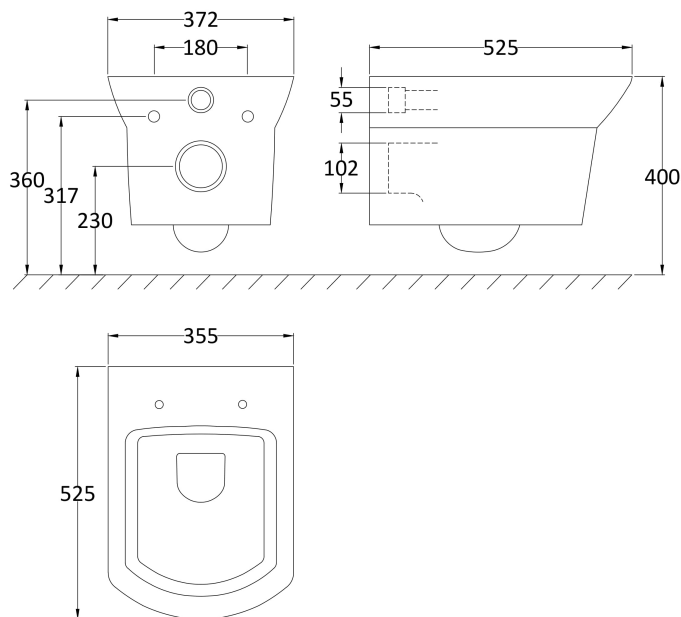

Packaging Dimensions

Length (mm):	475
Width (mm):	380
Height (mm):	60
Gross Weight (kg):	2.7

Packaging Data

Box Colour:	Brown Cardboard Box
Box Qty:	1
Label Size:	100 x 50
Label Colour:	White Label
Label Qty:	

Outer Box Dimensions (If Applicable)

Length (mm):	317
Width (mm):	490
Height (mm):	420
Gross Weight (kg):	15
Barcode:	5055369063345

Product Details

Country of Origin:	Turkey
Fitting Instruction:	No
CE & UKCA:	Not Applicable
Product Material:	Polypropylene
Seat Type:	D Shape
Seat Function:	Soft Close
Hinge Centres (Min):	62
Hinge Centres (Max):	170
Hinge Material:	Polypropylene
Colour/Finish:	White
Fixing Method:	Quick Release

Sales Code: NCT300C

Description: W/H Pan

Product Dimensions

Height (mm):	400
Width (mm):	355
Depth (mm):	525
Nett Weight (kg):	23.7

Packaging Dimensions

Height (mm):	410
Width (mm):	370
Depth (mm):	550
Gross Weight (kg):	23.7

Packaging Data

Box Colour:	Brown Cardboard Box
Box Qty:	1
Label Size:	100 x 50
Label Colour:	White Label
Label Qty:	2

Outer Box Dimensions (If Applicable)

Height (mm):	
Width (mm):	
Depth (mm):	
Gross Weight (kg):	
Barcode:	5055369063338