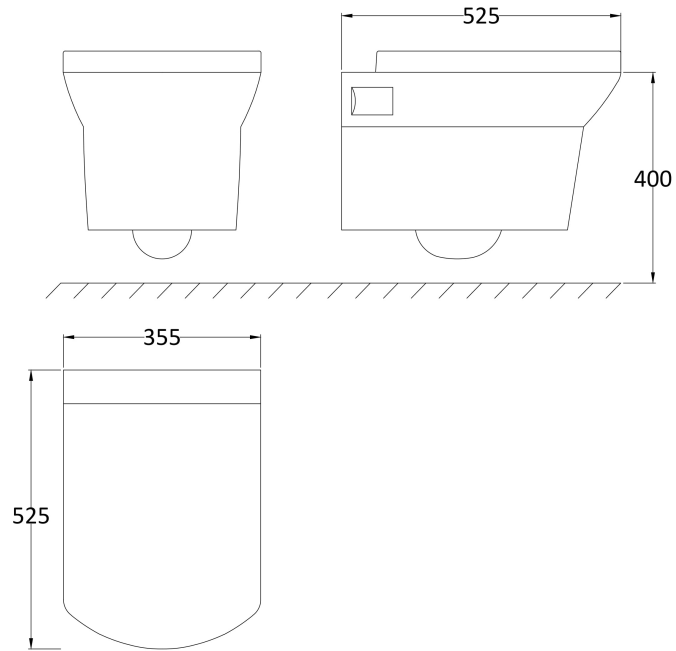

Sales Code: Clt007

Description: Maya W/H Pan & S/C Seat

Packaging Details

Barcode: 5055369063529

Sales Code: NCT699

Description: Soft Close Seat

Product Dimensions

Length (mm):	425
Width (mm):	355
Height (mm):	50
Nett Weight (kg):	2.7

Packaging Dimensions

Length (mm):	475
Width (mm):	380
Height (mm):	60
Gross Weight (kg):	2.7

Packaging Data

Box Colour:	Brown Cardboard Box
Box Qty:	1
Label Size:	100 x 50
Label Colour:	White Label
Label Qty:	

Outer Box Dimensions (If Applicable)

Length (mm):	317
Width (mm):	490
Height (mm):	420
Gross Weight (kg):	15
Barcode:	5055369063345

Product Details

Country of Origin:	Turkey
Fitting Instruction:	No
CE & UKCA:	Not Applicable
Product Material:	Polypropylene
Seat Type:	D Shape
Seat Function:	Soft Close
Hinge Centres (Min):	62
Hinge Centres (Max):	170
Hinge Material:	Polypropylene
Colour/Finish:	White
Fixing Method:	Quick Release

Sales Code: NCT300C

Description: W/H Pan

Product Dimensions

Height (mm):	400
Width (mm):	355
Depth (mm):	525
Nett Weight (kg):	23.7

Packaging Dimensions

Height (mm):	410
Width (mm):	370
Depth (mm):	550
Gross Weight (kg):	23.7