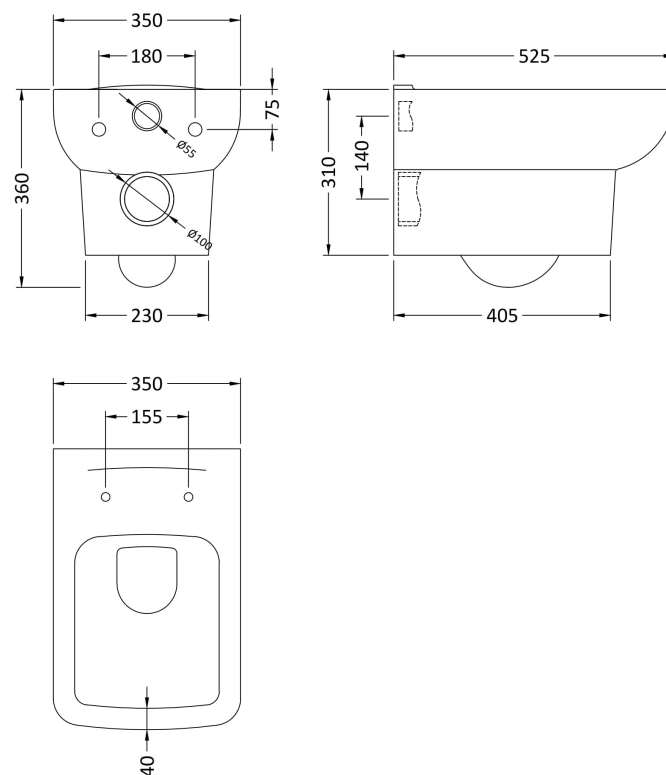

Sales Code: Cpa005

Description: Arlo W/H Pan And Soft Close Seat

Packaging Details

Barcode: 5055369031535

Sales Code: NCU799

Description: Soft Close Seat

Product Dimensions	
Length (mm):	419
Width (mm):	355
Height (mm):	56
Nett Weight (kg):	3.5
Packaging Dimensions	
Length (mm):	365
Width (mm):	500
Height (mm):	50
Gross Weight (kg):	3.5
Packaging Data	
Box Colour:	White Cardboard Box - Printed
Box Qty:	1
Label Size:	100 x 50
Label Colour:	Not Applicable
Label Qty:	1
Outer Box Dimensions (If Applicable)	
Length (mm):	390
Width (mm):	470
Height (mm):	480
Gross Weight (kg):	
Barcode:	5055369030996
Product Details	
Country of Origin:	Turkey
Fitting Instruction:	No
CE & UKCA:	Not Applicable
Product Material:	Polypropylene
Seat Type:	Square
Seat Function:	Soft Close
Hinge Centres (Min):	150
Hinge Centres (Max):	186
Hinge Material:	Polypropylene
Colour/Finish:	White
Fixing Method:	Top Fix

Sales Code: NCU700C

Description: Square W/H Pan

Product Dimensions

Height (mm):	360
Width (mm):	350
Depth (mm):	525
Nett Weight (kg):	20.5

Packaging Dimensions

Height (mm):	410
Width (mm):	555
Depth (mm):	375
Gross Weight (kg):	21

Packaging Data

Box Colour:	Brown Cardboard Box - Printed
Box Qty:	1
Label Size:	100 x 50
Label Colour:	White Label
Label Qty:	2

Outer Box Dimensions (If Applicable)

Height (mm):	
Width (mm):	
Depth (mm):	
Gross Weight (kg):	
Barcode:	5055369031009

Basins: Tap Hole: Not Applicable Chain Stay Hole: Not Applicable
Template: Not Applicable Waste Type Req: Not Applicable
Overflow Inc: Not Applicable Overflow Cover: Not Applicable
Inner Bowl Depth (mm): N/A