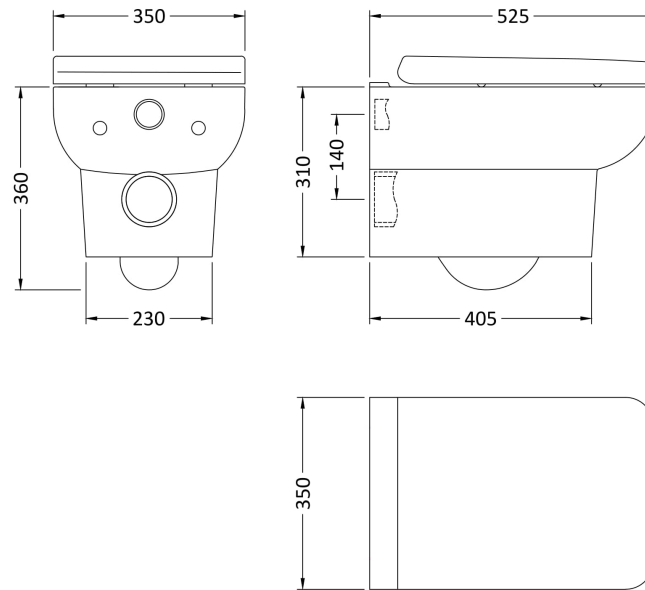

Sales Code: Cpa005

Description: Arlo W/H Pan And Soft Close Seat

Packaging Details

Barcode: 5055369031535

Sales Code: NCU799

Description: Soft Close Seat

Product Dimensions	
Length (mm):	419
Width (mm):	355
Height (mm):	56
Nett Weight (kg):	3.5
Packaging Dimensions	
Length (mm):	365
Width (mm):	500
Height (mm):	50
Gross Weight (kg):	3.5
Packaging Data	
Box Colour:	White Cardboard Box - Printed
Box Qty:	1
Label Size:	100 x 50
Label Colour:	Not Applicable
Label Qty:	1
Outer Box Dimensions (If Applicable)	
Length (mm):	390
Width (mm):	470
Height (mm):	480
Gross Weight (kg):	
Barcode:	5055369030996
Product Details	
Country of Origin:	Turkey
Fitting Instruction:	No
CE & UKCA:	Not Applicable
Product Material:	Polypropylene
Seat Type:	Square
Seat Function:	Soft Close
Hinge Centres (Min):	150
Hinge Centres (Max):	186
Hinge Material:	Polypropylene
Colour/Finish:	White
Fixing Method:	Top Fix

Sales Code: NCU700C

Description: Square W/H Pan

Product Dimensions

Height (mm):	360
Width (mm):	350
Depth (mm):	525
Nett Weight (kg):	20.5

Packaging Dimensions

Height (mm):	410
Width (mm):	555
Depth (mm):	375
Gross Weight (kg):	21

Packaging Data

Box Colour:	Brown Cardboard Box - Printed
Box Qty:	1
Label Size:	100 x 50
Label Colour:	White Label
Label Qty:	2

Outer Box Dimensions (If Applicable)

Height (mm):	
Width (mm):	
Depth (mm):	
Gross Weight (kg):	
Barcode:	5055369031009

Basins: Tap Hole: Not Applicable Chain Stay Hole: Not Applicable
Template: Not Applicable Waste Type Req: Not Applicable
Overflow Inc: Not Applicable Overflow Cover: Not Applicable
Inner Bowl Depth (mm): N/A