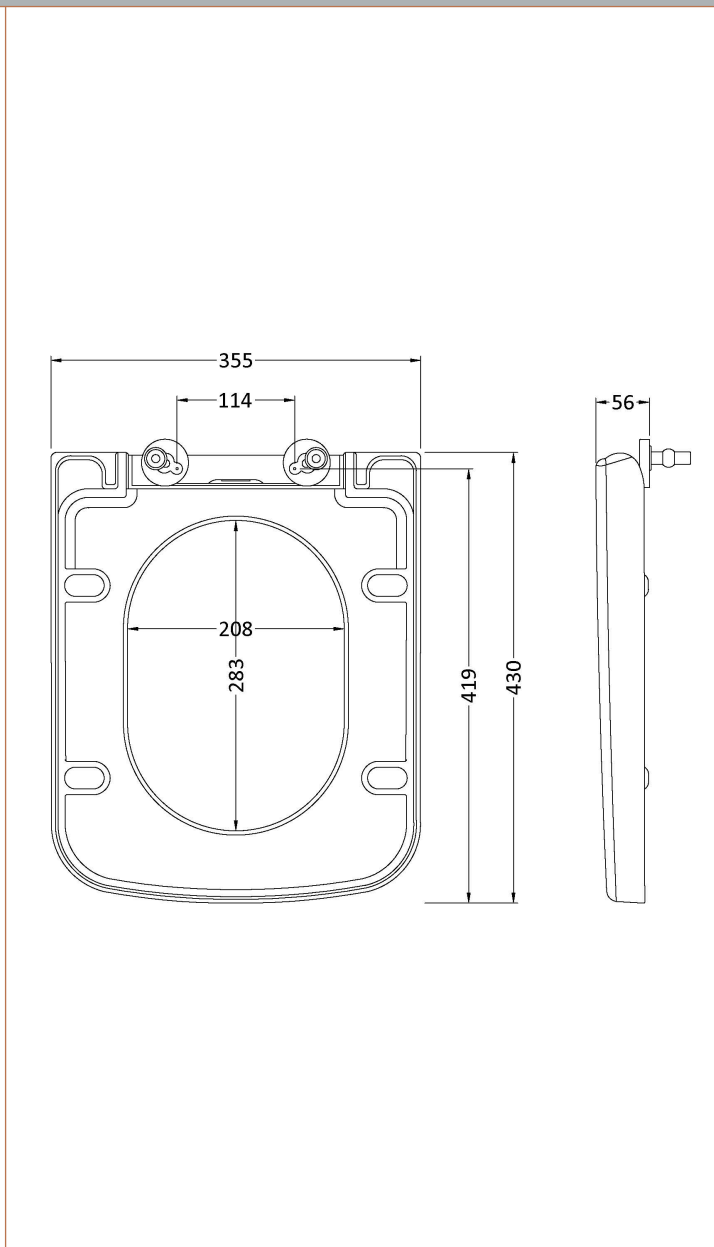

Sales Code: Cpa005

Description: Arlo W/H Pan And Soft Close Seat

Packaging Details

Barcode: 5055369031535

Sales Code: NCU799

Description: Soft Close Seat

Product Dimensions	
Length (mm):	419
Width (mm):	355
Height (mm):	56
Nett Weight (kg):	3.5
Packaging Dimensions	
Length (mm):	365
Width (mm):	500
Height (mm):	50
Gross Weight (kg):	3.5
Packaging Data	
Box Colour:	White Cardboard Box - Printed
Box Qty:	1
Label Size:	100 x 50
Label Colour:	Not Applicable
Label Qty:	1
Outer Box Dimensions (If Applicable)	
Length (mm):	390
Width (mm):	470
Height (mm):	480
Gross Weight (kg):	
Barcode:	5055369030996
Product Details	
Country of Origin:	Turkey
Fitting Instruction:	No
CE & UKCA:	Not Applicable
Product Material:	Polypropylene
Seat Type:	Square
Seat Function:	Soft Close
Hinge Centres (Min):	150
Hinge Centres (Max):	186
Hinge Material:	Polypropylene
Colour/Finish:	White
Fixing Method:	Top Fix

Sales Code: NCU700C

Description: Square W/H Pan

Product Dimensions

Height (mm):	360
Width (mm):	350
Depth (mm):	525
Nett Weight (kg):	20.5

Packaging Dimensions

Height (mm):	410
Width (mm):	555
Depth (mm):	375
Gross Weight (kg):	21

Packaging Data

Box Colour:	Brown Cardboard Box - Printed
Box Qty:	1
Label Size:	100 x 50
Label Colour:	White Label
Label Qty:	2

Outer Box Dimensions (If Applicable)

Height (mm):	
Width (mm):	
Depth (mm):	
Gross Weight (kg):	
Barcode:	5055369031009

Basins: Tap Hole: Not Applicable Chain Stay Hole: Not Applicable
Template: Not Applicable Waste Type Req: Not Applicable
Overflow Inc: Not Applicable Overflow Cover: Not Applicable
Inner Bowl Depth (mm): N/A