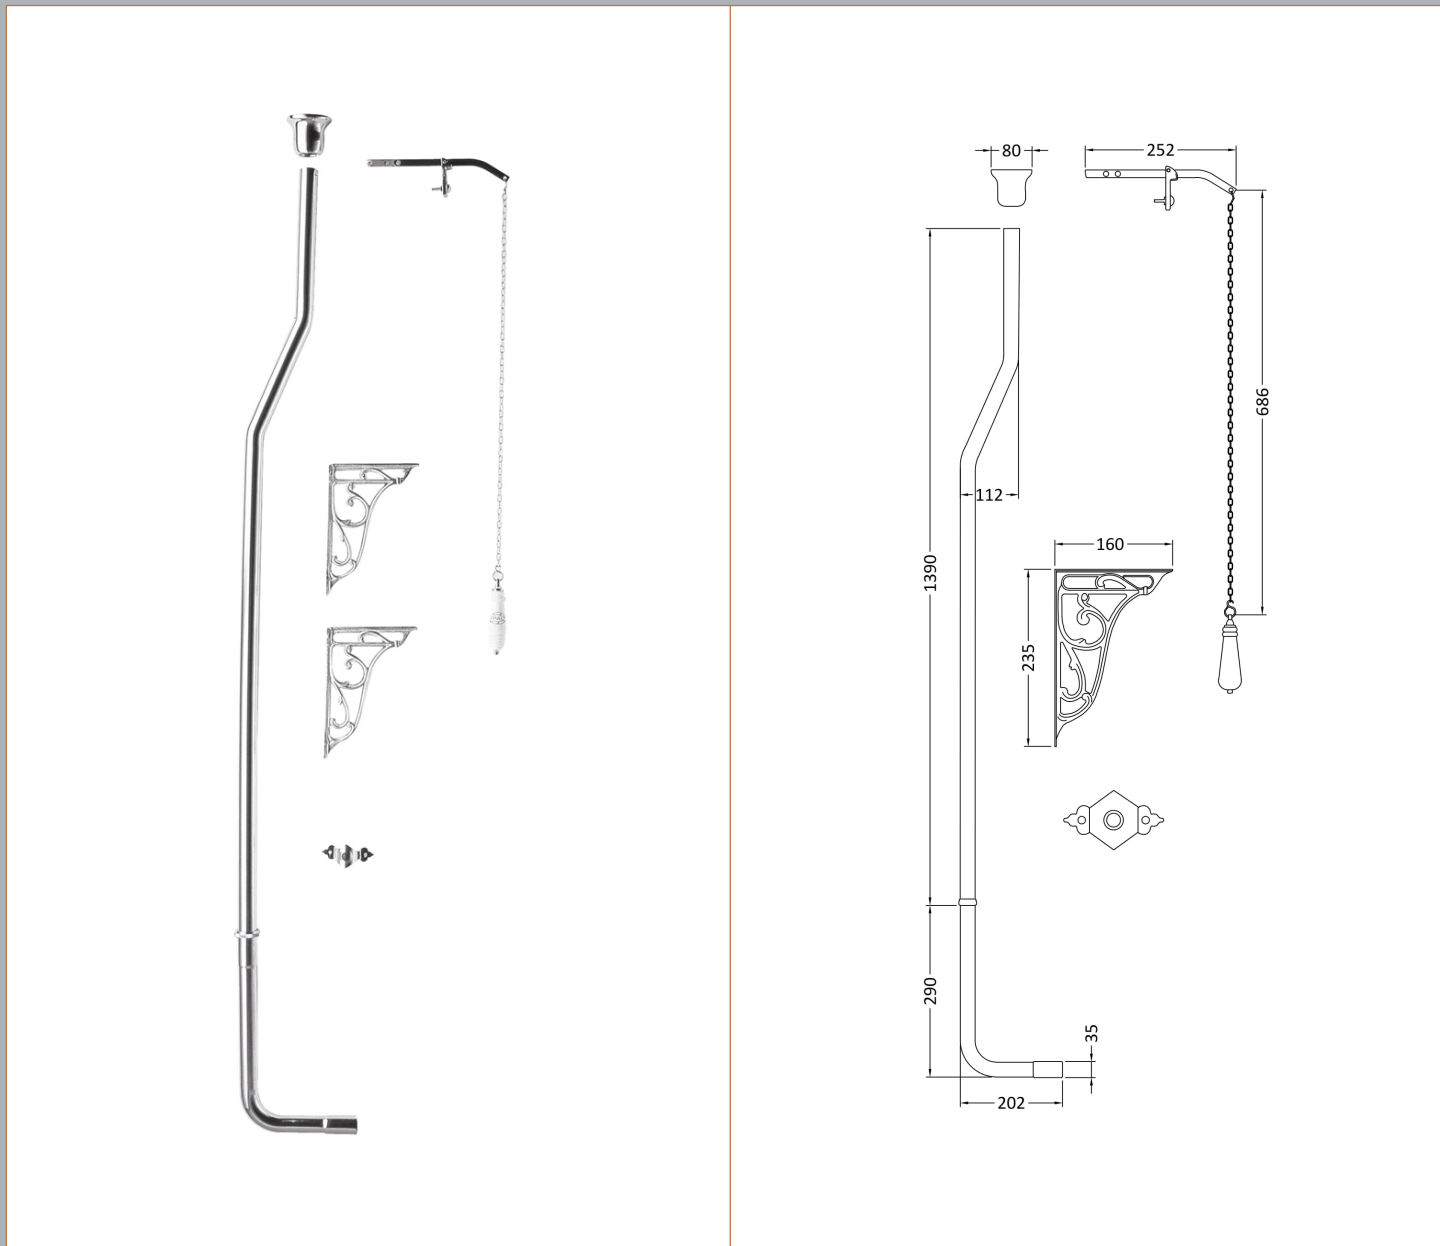

Sales Code: FA313

Description: High Level Flush Pipe Pack

Product Dimensions

Length (mm):	
Width (mm):	80
Height (mm):	1683
Depth (mm):	205
Nett Weight (kg):	3.07

Packaging Dimensions

Height (mm):	1435
Width (mm):	185
Depth (mm):	100
Gross Weight (kg):	3.78

Packaging Data

Box Colour:	White Cardboard Box
Box Qty:	1
Label Size:	100 x 50
Label Colour:	White Label
Label Qty:	2

Outer Box Dimensions (If Applicable)

Height (mm):	210
Width (mm):	1420
Length (mm):	
Depth (mm):	
Gross Weight (kg):	15
Barcode:	5055146108092

Product Details

Country of Origin:	China
Fitting Instruction:	No
CE & UKCA:	N/A
Product Material:	Brass
Heating Element Wattage:	Not Applicable
Colour/Finish:	Chrome
Product Diameter:	35mm
Connection Size:	11/2"