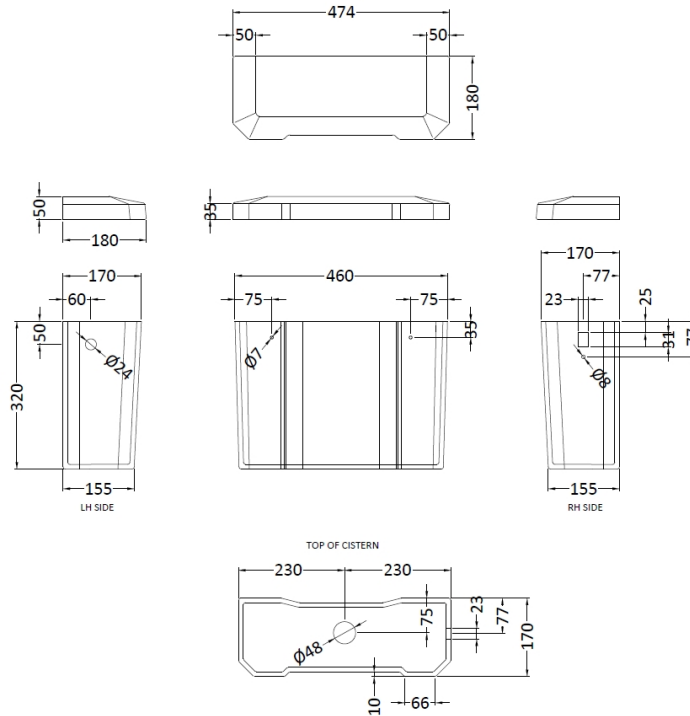

Packaging Dimensions

Height (mm):	500
Width (mm):	380
Depth (mm):	515
Gross Weight (kg):	19.6

Packaging Data

Box Colour:	
Box Qty:	
Label Size:	x
Label Colour:	
Label Qty:	

Outer Box Dimensions (If Applicable)

Height (mm):	
Width (mm):	
Depth (mm):	
Gross Weight (kg):	
Barcode:	5055275895573

Product Details

Country of Origin:	China
Fitting Instruction:	No
Certification: CE & UKCA:	WRAS: N/A WRAS No: N/A
Product Material:	Vitreous China
Fixing Supplied:	No

Basins: Tap Hole: Not Applicable Chain Stay Hole: Not Applicable
 Template: Not Applicable Waste Type Req: Not Applicable
 Overflow Inc: Not Applicable Overflow Cover: Not Applicable
 Inner Bowl Depth (mm): N/A

Sales Code: NCS872B

Description: High Level Cistern B (Inc' Fittings)

Product Dimensions

Height (mm):	370
Width (mm):	474
Depth (mm):	180
Nett Weight (kg):	14.5

Packaging Dimensions

Height (mm):	316
Width (mm):	168
Depth (mm):	455
Gross Weight (kg):	15.9