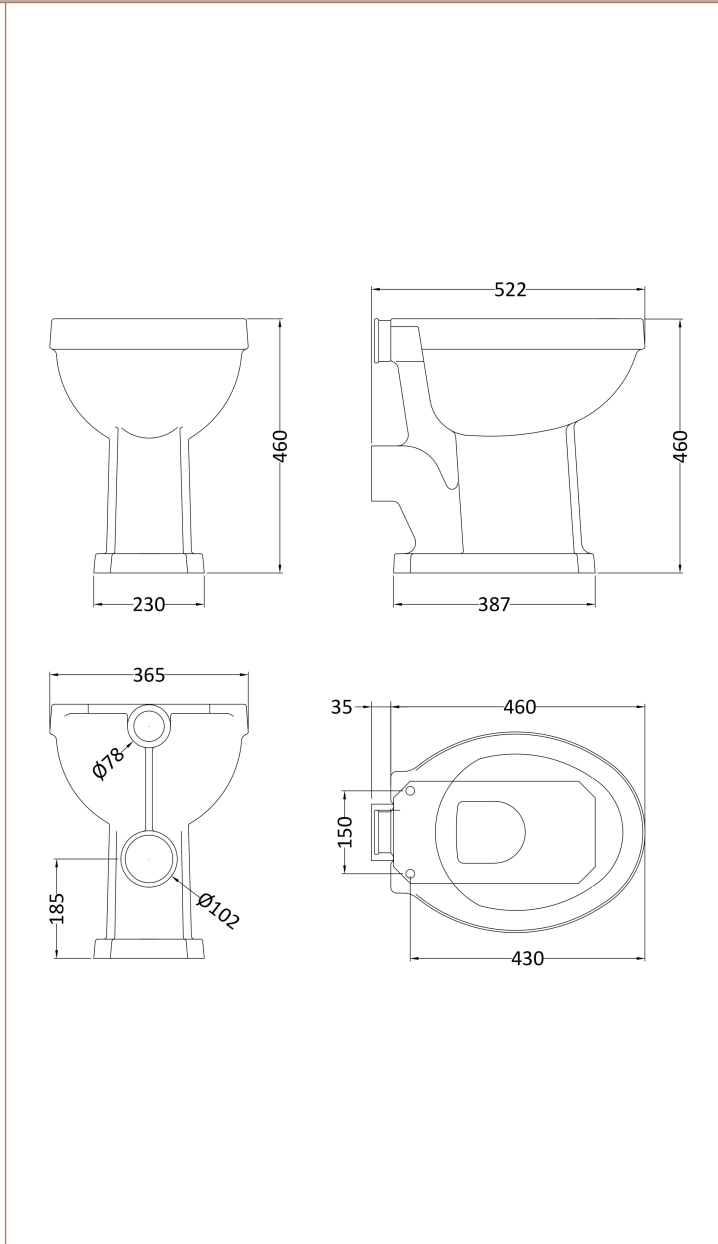

Sales Code: Ccr035

Description: Comfort High Level Wc & Flush Pipe

Packaging Details

Barcode: 5056211818632

Sales Code: NCS860

Description: Comfort Height High/Low Pan Exc Seat

Product Dimensions

Height (mm):	466
Width (mm):	370
Depth (mm):	515
Nett Weight (kg):	19

Packaging Dimensions

Height (mm):	500
Width (mm):	380
Depth (mm):	515
Gross Weight (kg):	19.6

Packaging Data

Box Colour:	
Box Qty:	
Label Size:	x
Label Colour:	
Label Qty:	

Outer Box Dimensions (If Applicable)

Height (mm):	
Width (mm):	
Depth (mm):	
Gross Weight (kg):	
Barcode:	5055275895573

Product Details

Country of Origin:	China
Fitting Instruction:	No
Certification: CE & UKCA:	WRAS: N/A WRAS No: N/A
Product Material:	Vitreous China
Fixing Supplied:	No

Sales Code: NCS872B

Description: High Level Cistern B (Inc' Fittings)

Product Dimensions

Height (mm):	370
Width (mm):	474
Depth (mm):	180
Nett Weight (kg):	14.5

Packaging Dimensions

Height (mm):	316
Width (mm):	168
Depth (mm):	455
Gross Weight (kg):	15.9