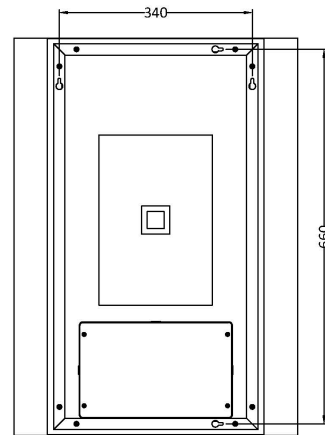

### Product Dimensions

Height (mm):	700
Width (mm):	500
Depth (mm):	30
Nett Weight (kg):	5

### Packaging Dimensions

Height (mm):	105
Width (mm):	613
Depth (mm):	823
Gross Weight (kg):	7

### Outer Box Dimensions (If Applicable)

Height (mm):	
Width (mm):	
Depth (mm):	
Gross Weight (kg):	
Barcode:	5056211890638