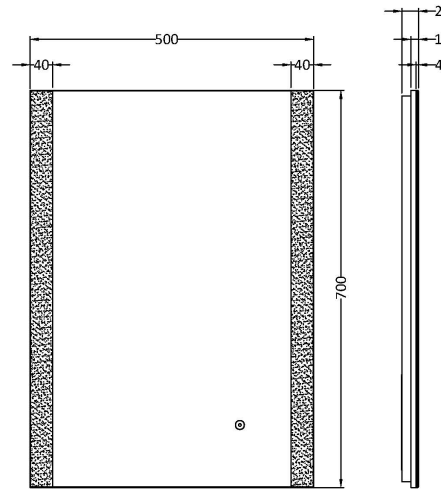

Sales Code: LQ601

Description: 700X500 Ambient Mirror

### Product Dimensions

Height (mm):	700
Width (mm):	500
Depth (mm):	30
Nett Weight (kg):	5

### Packaging Dimensions

Height (mm):	105
Width (mm):	613
Depth (mm):	823
Gross Weight (kg):	7

### Outer Box Dimensions (If Applicable)

Height (mm):	
Width (mm):	
Depth (mm):	
Gross Weight (kg):	
Barcode:	5056211890638