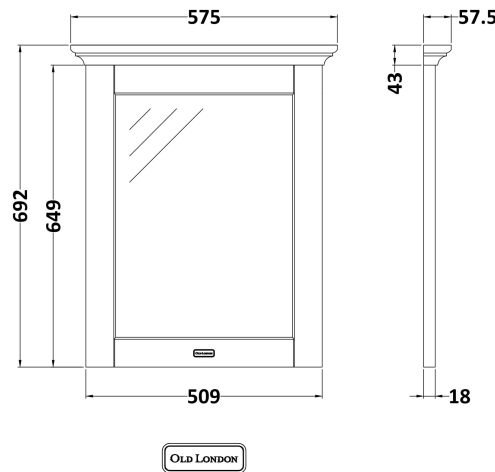

Sales Code: LON413

Description: 600 Flat Mirror

Product Dimensions

Height (mm):	692
Width (mm):	575
Depth (mm):	58
Nett Weight (kg):	5.3

Packaging Dimensions

Height (mm):	724
Width (mm):	615
Depth (mm):	90
Gross Weight (kg):	5.8

Packaging Data

Box Colour:	Brown Cardboard Box
Box Qty:	1
Label Size:	150 x 100
Label Colour:	White Label
Label Qty:	1

Outer Box Dimensions (If Applicable)

Height (mm):	
Width (mm):	
Depth (mm):	
Gross Weight (kg):	
Barcode:	5056211818137

Product Details

Country of Origin:	Ireland
Fitting Instruction:	No
CE & UKCA:	
FSC Certified Materials:	Yes
Colour:	Timeless Sand
Construction Method:	Cam & Wood Dowel
Construction Type:	Rigid
Cabinet Finish:	Not Applicable
Fascia Finish:	Mdf Vinyl Textured Woodgrain
Cabinet Thickness (mm):	
Fascia Thickness (mm):	18
Drawer Included:	Not Applicable
Drawer Type:	Not Applicable
No of Shelves:	Not Applicable
Hinge Type:	Not Applicable
Hinge Included:	Not Applicable
Adjustable Legs:	Not Applicable
Fixings Included:	Yes
Handle Style:	Not Applicable
Waste Shroud:	Not Applicable
Handle Included:	Not Applicable
Handle Type:	Not Applicable