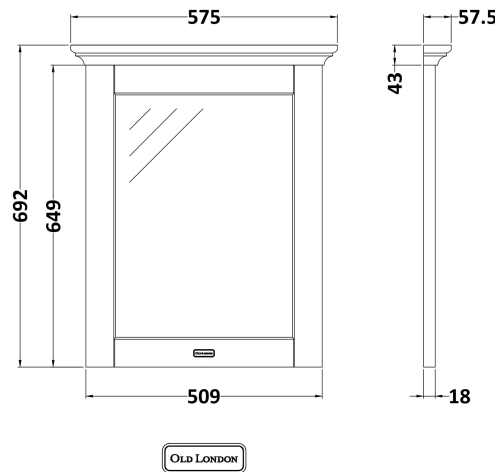

Sales Code: LON213

Description: 600 Flat Mirror

Product Dimensions

Height (mm):	692
Width (mm):	575
Depth (mm):	58
Nett Weight (kg):	5.3

Packaging Dimensions

Height (mm):	724
Width (mm):	615
Depth (mm):	90
Gross Weight (kg):	5.8

Packaging Data

Box Colour:	Brown Cardboard Box
Box Qty:	1
Label Size:	150 x 100
Label Colour:	White Label
Label Qty:	1

Outer Box Dimensions (If Applicable)

Height (mm):	
Width (mm):	
Depth (mm):	
Gross Weight (kg):	
Barcode:	5056211818113

Product Details

Country of Origin:	Ireland
Fitting Instruction:	No
CE & UKCA:	
FSC Certified Materials:	Yes
Colour:	Storm Grey
Construction Method:	Cam & Wood Dowel
Construction Type:	Rigid
Cabinet Finish:	Not Applicable
Fascia Finish:	Mdf Vinyl Textured Woodgrain
Cabinet Thickness (mm):	
Fascia Thickness (mm):	18
Drawer Included:	Not Applicable
Drawer Type:	Not Applicable
No of Shelves:	Not Applicable
Hinge Type:	Not Applicable
Hinge Included:	Not Applicable
Adjustable Legs:	Not Applicable
Fixings Included:	Yes
Handle Style:	Not Applicable
Waste Shroud:	Not Applicable
Handle Included:	Not Applicable
Handle Type:	Not Applicable