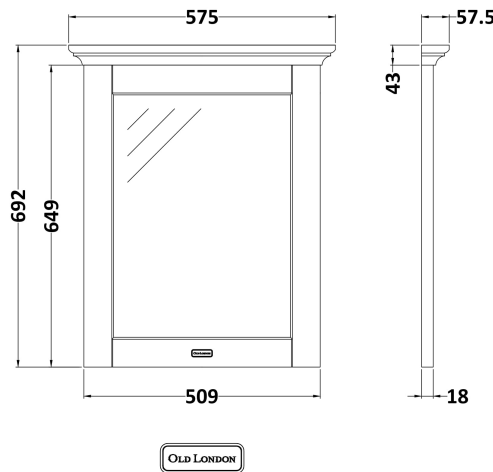

Sales Code: LON313

Description: 600 Flat Mirror

Product Dimensions

Height (mm):	692
Width (mm):	575
Depth (mm):	58
Nett Weight (kg):	5.3

Packaging Dimensions

Height (mm):	724
Width (mm):	615
Depth (mm):	90
Gross Weight (kg):	5.8

Packaging Data

Box Colour:	Brown Cardboard Box
Box Qty:	1
Label Size:	150 x 100
Label Colour:	White Label
Label Qty:	1

Outer Box Dimensions (If Applicable)

Height (mm):	
Width (mm):	
Depth (mm):	
Gross Weight (kg):	
Barcode:	5056211818120

Product Details

Country of Origin:	Ireland
Fitting Instruction:	No
CE & UKCA:	
FSC Certified Materials:	Yes
Colour:	Twilight Blue
Construction Method:	Cam & Wood Dowel
Construction Type:	Rigid
Cabinet Finish:	Not Applicable
Fascia Finish:	Mdf Vinyl Textured Woodgrain
Cabinet Thickness (mm):	
Fascia Thickness (mm):	18
Drawer Included:	Not Applicable
Drawer Type:	Not Applicable
No of Shelves:	Not Applicable
Hinge Type:	Not Applicable
Hinge Included:	Not Applicable
Adjustable Legs:	Not Applicable
Fixings Included:	Yes
Handle Style:	Not Applicable
Waste Shroud:	Not Applicable
Handle Included:	Not Applicable
Handle Type:	Not Applicable