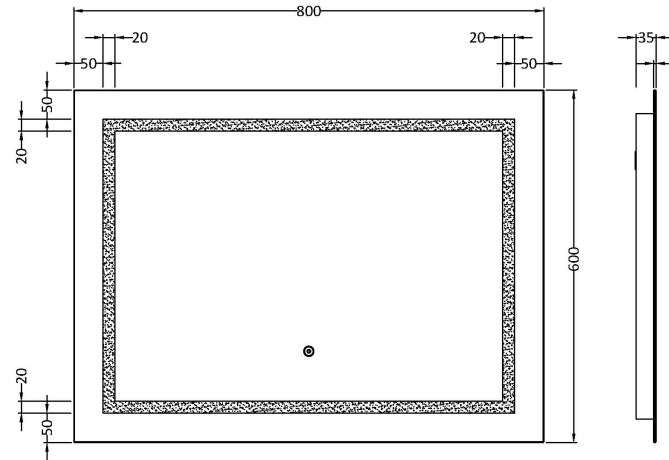

Sales Code: LQ506

Description: 600X800 Led Touch Sensor Mirror

Product Dimensions

Height (mm):	600
Width (mm):	800
Depth (mm):	34
Nett Weight (kg):	5

Packaging Dimensions

Height (mm):	105
Width (mm):	913
Depth (mm):	723
Gross Weight (kg):	7

Packaging Data

Box Colour:	Brown Cardboard Box - Printed
Box Qty:	1
Label Size:	x
Label Colour:	Not Applicable
Label Qty:	

Outer Box Dimensions (If Applicable)

Height (mm):	
Width (mm):	
Depth (mm):	
Gross Weight (kg):	
Barcode:	5056462638591

Product Details

Country of Origin:	China
Fitting Instruction:	No
Certification: CE & UKCA:	Yes
FSC:	No
WEEE:	Yes
RoHS:	Yes
EMC:	Yes
LYD:	Yes
ECOMP:	
ECIRC:	

Product Material:	Aluminium
Colour/Finish:	Glass
No of Shelves:	0
Fixings Included:	Yes
Light Power Source:	Mains Supply
No of Lights:	2
Bulb Type:	Led 6000K
Voltage:	12
Operation Method:	Touch Sensor
Bulb Watt:	21
Product Features:	Demister
Illuminated:	Yes