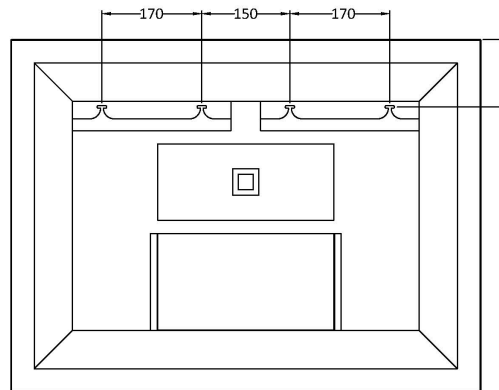

Sales Code: LQ506

Description: 600X800 Led Touch Sensor Mirror

Product Dimensions

Height (mm):	600
Width (mm):	800
Depth (mm):	34
Nett Weight (kg):	5

Packaging Dimensions

Height (mm):	105
Width (mm):	913
Depth (mm):	723
Gross Weight (kg):	7

Packaging Data

Box Colour:	Brown Cardboard Box - Printed
Box Qty:	1
Label Size:	x
Label Colour:	Not Applicable
Label Qty:	

Outer Box Dimensions (If Applicable)

Height (mm):	
Width (mm):	
Depth (mm):	
Gross Weight (kg):	
Barcode:	5056462638591