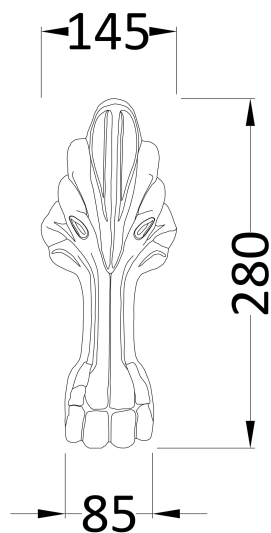

### Packaging Details

Barcode: 5055275832530

**Sales Code:** T2C

**Description:** Pride F/Standing Bath Leg Set C2

**Product Dimensions**

Length (mm):	275
Width (mm):	140
Depth (mm):	120
Nett Weight (kg):	3.9

**Packaging Dimensions**

Length (mm):	465
Width (mm):	460
Depth (mm):	225
Gross Weight (kg):	4.23

**Packaging Data**

Box Colour:	Polystyrene Moulded Box
Box Qty:	1
Label Size:	140 x 100
Label Colour:	White Label
Label Qty:	1

**Outer Box Dimensions (If Applicable)**

Length (mm):	
Width (mm):	
Height (mm):	
Gross Weight (kg):	
Barcode:	5055369044801

**Product Details**

Country of Origin:	China
Fitting Instruction:	No
Certification:	FSC: N/A CE & UKCA: N/A
Material Colour Reference:	Not Applicable
Product Material:	Aluminium
Material Thickness:	N/A
Volume (Ltr):	N/A
Displaced Capacity:	N/A
Leg Set Included:	Not Applicable
Waste Included:	Not Applicable
Drilled/Undrilled:	Not Applicable
Includes Grips:	Not Applicable
Embossed:	Not Applicable
No of Tapholes:	Not Applicable
Anti-Slip:	Not Applicable

**Sales Code:** RL1707

**Description:** 1700 Single Ended Freestanding Bath

**Product Dimensions**

Length (mm):	1690
Width (mm):	750
Depth (mm):	635
Nett Weight (kg):	40

**Packaging Dimensions**

Length (mm):	1700
Width (mm):	700
Depth (mm):	500
Gross Weight (kg):	42.5