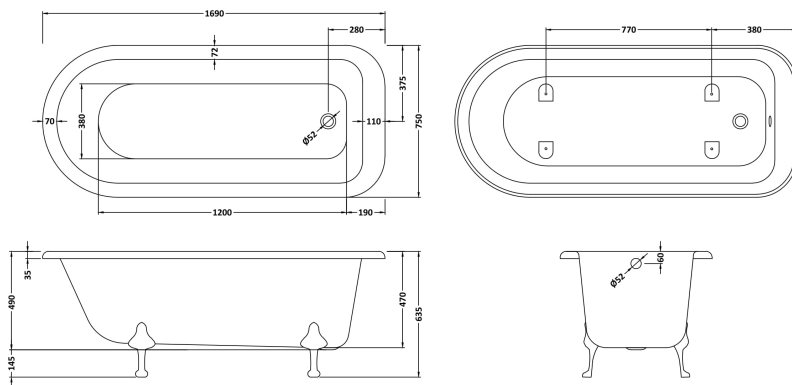

### Packaging Details

Barcode: 5055275832530

**Sales Code:** T2C

**Description:** Pride F/Standing Bath Leg Set C2

**Product Dimensions**

Length (mm):	275
Width (mm):	140
Depth (mm):	120
Nett Weight (kg):	3.9

**Outer Box Dimensions (If Applicable)**

Length (mm):	
Width (mm):	
Height (mm):	
Gross Weight (kg):	
Barcode:	5055369044801

**Product Details**

Country of Origin:	China
Fitting Instruction:	No
Certification:	FSC: N/A CE & UKCA: N/A
Material Colour Reference:	Not Applicable
Product Material:	Aluminium
Material Thickness:	N/A
Volume (Ltr):	N/A
Displaced Capacity:	N/A
Leg Set Included:	Not Applicable
Waste Included:	Not Applicable
Drilled/Undrilled:	Not Applicable
Includes Grips:	Not Applicable
Embossed:	Not Applicable
No of Tapholes:	Not Applicable
Anti-Slip:	Not Applicable

**Sales Code:** RL1707

**Description:** 1700 Single Ended Freestanding Bath

**Product Dimensions**

Length (mm):	1690
Width (mm):	750
Depth (mm):	635
Nett Weight (kg):	40

**Packaging Dimensions**

Length (mm):	1700
Width (mm):	700
Depth (mm):	500
Gross Weight (kg):	42.5

**Packaging Data**

Box Colour:	Brown Cardboard Sleeve
Box Qty:	1
Label Size:	100 x 50
Label Colour:	White Label
Label Qty:	2

**Outer Box Dimensions (If Applicable)**

Length (mm):	
Width (mm):	
Height (mm):	
Gross Weight (kg):	
Barcode:	5055369006533