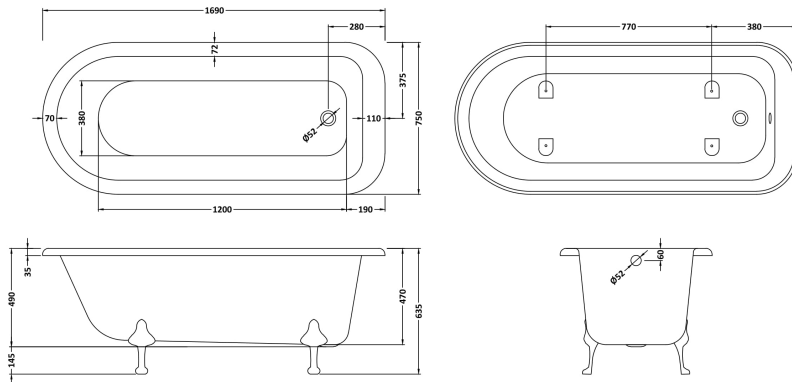

### Packaging Details

Barcode: 5055275832530

**Sales Code:** T2C

**Description:** Pride F/Standing Bath Leg Set C2

**Product Dimensions**

Length (mm):	275
Width (mm):	140
Depth (mm):	120
Nett Weight (kg):	3.9

**Packaging Dimensions**

Length (mm):	465
Width (mm):	460
Depth (mm):	225
Gross Weight (kg):	4.23

**Packaging Data**

Box Colour:	Polystyrene Moulded Box
Box Qty:	1
Label Size:	140 x 100
Label Colour:	White Label
Label Qty:	1

**Outer Box Dimensions (If Applicable)**

Length (mm):	
Width (mm):	
Height (mm):	
Gross Weight (kg):	
Barcode:	5055369044801

**Product Details**

Country of Origin:	China
Fitting Instruction:	No
Certification:	FSC: N/A CE & UKCA: N/A
Material Colour Reference:	Not Applicable
Product Material:	Aluminium
Material Thickness:	N/A
Volume (Ltr):	N/A
Displaced Capacity:	N/A
Leg Set Included:	Not Applicable
Waste Included:	Not Applicable
Drilled/Undrilled:	Not Applicable
Includes Grips:	Not Applicable
Embossed:	Not Applicable
No of Tapholes:	Not Applicable
Anti-Slip:	Not Applicable

**Sales Code:** RL1707

**Description:** 1700 Single Ended Freestanding Bath

**Product Dimensions**

Length (mm):	1690
Width (mm):	750
Depth (mm):	635
Nett Weight (kg):	40

**Packaging Dimensions**

Length (mm):	1700
Width (mm):	700
Depth (mm):	500
Gross Weight (kg):	42.5