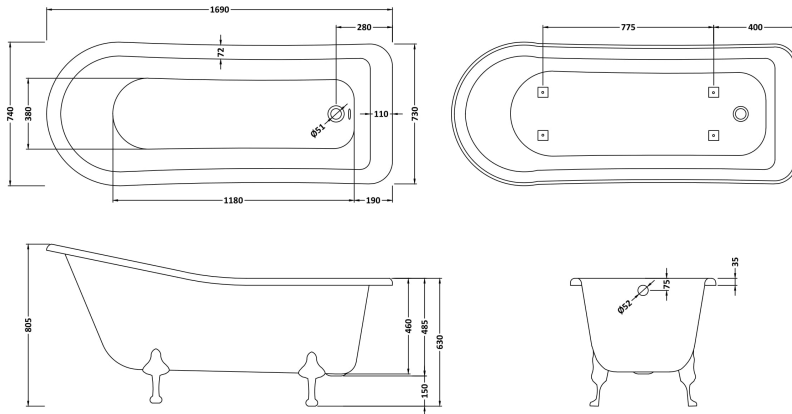

Sales Code: RL1690T

Description: 1700 Slipper Freestanding Bath

Packaging Details

Barcode: 5055369032303

Sales Code: T1C

Description: Corbel F/Standing Bath Leg Set C

Product Dimensions

Length (mm):	169
Width (mm):	193
Depth (mm):	115
Nett Weight (kg):	4.6

Packaging Dimensions

Length (mm):	500
Width (mm):	500
Depth (mm):	250
Gross Weight (kg):	4.92

Packaging Data

Box Colour:	Polystyrene Moulded Box
Box Qty:	1
Label Size:	140 x 100
Label Colour:	White Label
Label Qty:	1

Outer Box Dimensions (If Applicable)

Length (mm):	
Width (mm):	
Height (mm):	
Gross Weight (kg):	
Barcode:	5055369029136

Product Details

Country of Origin:	China
Fitting Instruction:	No
Certification:	FSC: N/A CE & UKCA: N/A
Material Colour Reference:	Not Applicable
Product Material:	Aluminium
Material Thickness:	N/A
Volume (Ltr):	N/A
Displaced Capacity:	N/A
Leg Set Included:	Not Applicable
Waste Included:	Not Applicable
Drilled/Undrilled:	Not Applicable
Includes Grips:	Not Applicable
Embossed:	Not Applicable
No of Tapholes:	Not Applicable
Anti-Slip:	Not Applicable

Product Details

Country of Origin:	China
Fitting Instruction:	No
Certification:	FSC: CE & UKCA:
Material Colour Reference:	European White
Product Material:	Acrylic
Material Thickness:	14mm
Volume (Ltr):	197L
Displaced Capacity:	125L
Leg Set Included:	Legset Not Included
Waste Included:	Waste Not Included
Drilled/Undrilled:	Undrilled For Taps
Includes Grips:	No Grips Supplied
Embossed:	No
No of Tapholes:	None
Anti-Slip:	No