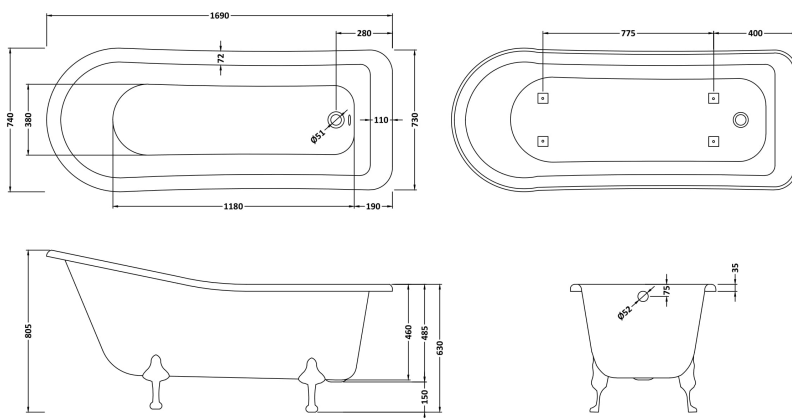

Outer Box Dimensions (If Applicable)

Length (mm):	
Width (mm):	
Height (mm):	
Gross Weight (kg):	
Barcode:	5055369029136

Product Details

Country of Origin:	China
Fitting Instruction:	No
Certification:	FSC: N/A CE & UKCA: N/A
Material Colour Reference:	Not Applicable
Product Material:	Aluminium
Material Thickness:	N/A
Volume (Ltr):	N/A
Displaced Capacity:	N/A
Leg Set Included:	Not Applicable
Waste Included:	Not Applicable
Drilled/Undrilled:	Not Applicable
Includes Grips:	Not Applicable
Embossed:	Not Applicable
No of Tapholes:	Not Applicable
Anti-Slip:	Not Applicable

Sales Code: RL1690

Description: 1700 Slipper Freestanding Bath

Product Dimensions

Length (mm):	1690
Width (mm):	730
Depth (mm):	625
Nett Weight (kg):	46

Packaging Dimensions

Length (mm):	1700
Width (mm):	720
Depth (mm):	470
Gross Weight (kg):	46

Packaging Data

Box Colour:	Brown Cardboard Sleeve
Box Qty:	1
Label Size:	100 x 50
Label Colour:	White Label
Label Qty:	2

Outer Box Dimensions (If Applicable)

Length (mm):	
Width (mm):	
Height (mm):	
Gross Weight (kg):	
Barcode:	5055369006557

Product Details

Country of Origin:	China
Fitting Instruction:	No
Certification:	FSC: CE & UKCA:
Material Colour Reference:	European White
Product Material:	Acrylic
Material Thickness:	14mm
Volume (Ltr):	197L
Displaced Capacity:	125L
Leg Set Included:	Legset Not Included
Waste Included:	Waste Not Included
Drilled/Undrilled:	Undrilled For Taps
Includes Grips:	No Grips Supplied
Embossed:	No
No of Tapholes:	None
Anti-Slip:	No