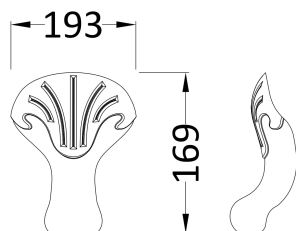

Sales Code: RL1690T

Description: 1700 Slipper Freestanding Bath

Packaging Details

Barcode: 5055369032303

Sales Code: T1C

Description: Corbel F/Standing Bath Leg Set C

Product Dimensions

Length (mm):	169
Width (mm):	193
Depth (mm):	115
Nett Weight (kg):	4.6

Packaging Dimensions

Length (mm):	500
Width (mm):	500
Depth (mm):	250
Gross Weight (kg):	4.92

Packaging Data

Box Colour:	Polystyrene Moulded Box
Box Qty:	1
Label Size:	140 x 100
Label Colour:	White Label
Label Qty:	1

Outer Box Dimensions (If Applicable)

Length (mm):	
Width (mm):	
Height (mm):	
Gross Weight (kg):	
Barcode:	5055369029136

Product Details

Country of Origin:	China
Fitting Instruction:	No
Certification:	FSC: N/A CE & UKCA: N/A
Material Colour Reference:	Not Applicable
Product Material:	Aluminium
Material Thickness:	N/A
Volume (Ltr):	N/A
Displaced Capacity:	N/A
Leg Set Included:	Not Applicable
Waste Included:	Not Applicable
Drilled/Undrilled:	Not Applicable
Includes Grips:	Not Applicable
Embossed:	Not Applicable
No of Tapholes:	Not Applicable
Anti-Slip:	Not Applicable

Product Details

Country of Origin:	China
Fitting Instruction:	No
Certification:	FSC: CE & UKCA:
Material Colour Reference:	European White
Product Material:	Acrylic
Material Thickness:	14mm
Volume (Ltr):	197L
Displaced Capacity:	125L
Leg Set Included:	Legset Not Included
Waste Included:	Waste Not Included
Drilled/Undrilled:	Undrilled For Taps
Includes Grips:	No Grips Supplied
Embossed:	No
No of Tapholes:	None
Anti-Slip:	No