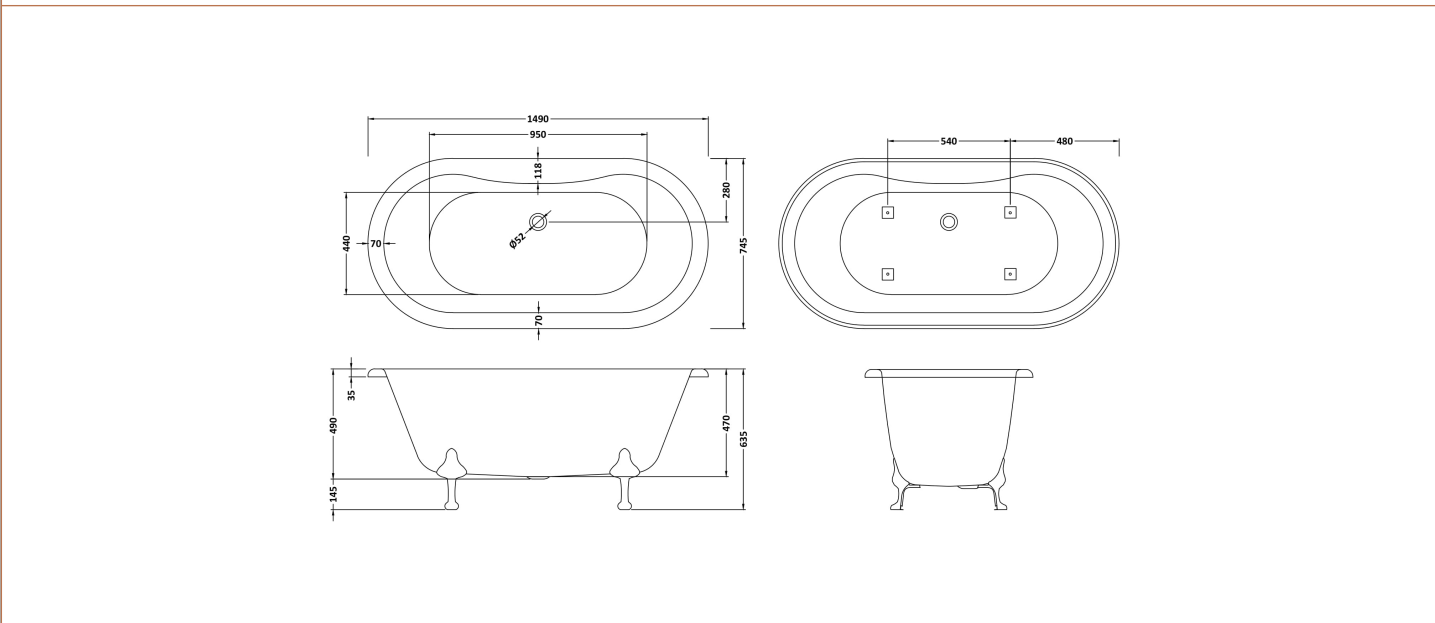

### Packaging Details

Barcode: 5055275832561

**Sales Code:** RL1501

**Description:** 1500 Double Ended Freestanding Bath

**Product Dimensions**

Length (mm):	1490
Width (mm):	745
Depth (mm):	635
Nett Weight (kg):	45.8

**Packaging Dimensions**

Length (mm):	1580
Width (mm):	790
Depth (mm):	500
Gross Weight (kg):	45.8

**Packaging Data**

Box Colour:	Brown Cardboard Sleeve
Box Qty:	1
Label Size:	100 x 50
Label Colour:	White Label
Label Qty:	2

**Outer Box Dimensions (If Applicable)**

Length (mm):	
Width (mm):	
Height (mm):	
Gross Weight (kg):	
Barcode:	5055369006519

**Product Details**

Country of Origin:	China
Fitting Instruction:	No
Certification:	FSC: CE & UKCA:
Material Colour Reference:	European White
Product Material:	Acrylic
Material Thickness:	14mm
Volume (Ltr):	185L
Displaced Capacity:	115L
Leg Set Included:	Legset Not Included
Waste Included:	Waste Not Included
Drilled/Undrilled:	Undrilled For Taps
Includes Grips:	No Grips Supplied
Embossed:	No
No of Tapholes:	None
Anti-Slip:	No

**Sales Code:** M1C

**Description:** Deacon F/Standing Bath Leg Set M1

**Product Dimensions**

Length (mm):	260
Width (mm):	500
Depth (mm):	250
Nett Weight (kg):	5.4

**Packaging Dimensions**

Length (mm):	470
Width (mm):	455
Depth (mm):	230
Gross Weight (kg):	5.77