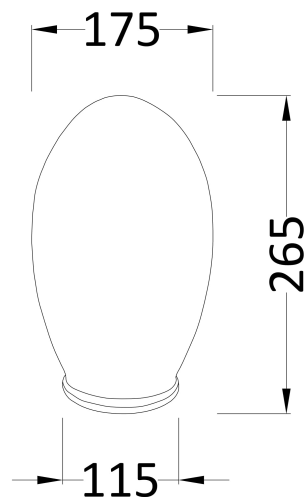

**Packaging Dimensions**

Length (mm):	1580
Width (mm):	790
Depth (mm):	500
Gross Weight (kg):	45.8

**Packaging Data**

Box Colour:	Brown Cardboard Sleeve
Box Qty:	1
Label Size:	100 x 50
Label Colour:	White Label
Label Qty:	2

**Outer Box Dimensions (If Applicable)**

Length (mm):	
Width (mm):	
Height (mm):	
Gross Weight (kg):	
Barcode:	5055369006519

**Product Details**

Country of Origin:	China
Fitting Instruction:	No
Certification:	FSC: CE & UKCA:
Material Colour Reference:	European White
Product Material:	Acrylic
Material Thickness:	14mm
Volume (Ltr):	185L
Displaced Capacity:	115L
Leg Set Included:	Legset Not Included
Waste Included:	Waste Not Included
Drilled/Undrilled:	Undrilled For Taps
Includes Grips:	No Grips Supplied
Embossed:	No
No of Tapholes:	None
Anti-Slip:	No

**Sales Code:** M1C

**Description:** Deacon F/Standing Bath Leg Set M1

**Product Dimensions**

Length (mm):	260
Width (mm):	500
Depth (mm):	250
Nett Weight (kg):	5.4

**Packaging Dimensions**

Length (mm):	470
Width (mm):	455
Depth (mm):	230
Gross Weight (kg):	5.77

**Packaging Data**

Box Colour:	Polystyrene Moulded Box
Box Qty:	1
Label Size:	140 x 100
Label Colour:	White Label
Label Qty:	1

**Outer Box Dimensions (If Applicable)**

Length (mm):	
Width (mm):	
Height (mm):	
Gross Weight (kg):	
Barcode:	5055369044818