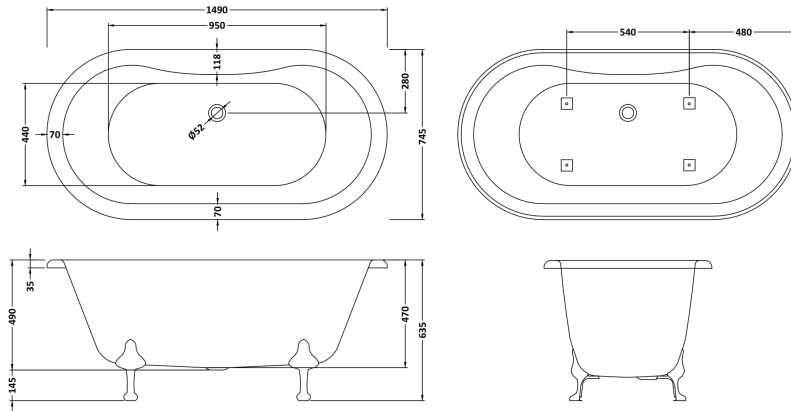

### Packaging Details

Barcode: 5055275832561

**Sales Code:** RL1501

**Description:** 1500 Double Ended Freestanding Bath

**Product Dimensions**

Length (mm):	1490
Width (mm):	745
Depth (mm):	635
Nett Weight (kg):	45.8

**Packaging Dimensions**

Length (mm):	1580
Width (mm):	790
Depth (mm):	500
Gross Weight (kg):	45.8

**Packaging Data**

Box Colour:	Brown Cardboard Sleeve
Box Qty:	1
Label Size:	100 x 50
Label Colour:	White Label
Label Qty:	2

**Outer Box Dimensions (If Applicable)**

Length (mm):	
Width (mm):	
Height (mm):	
Gross Weight (kg):	
Barcode:	5055369006519

**Product Details**

Country of Origin:	China
Fitting Instruction:	No
Certification:	FSC: CE & UKCA:
Material Colour Reference:	European White
Product Material:	Acrylic
Material Thickness:	14mm
Volume (Ltr):	185L
Displaced Capacity:	115L
Leg Set Included:	Legset Not Included
Waste Included:	Waste Not Included
Drilled/Undrilled:	Undrilled For Taps
Includes Grips:	No Grips Supplied
Embossed:	No
No of Tapholes:	None
Anti-Slip:	No

**Sales Code:** M1C

**Description:** Deacon F/Standing Bath Leg Set M1

**Product Dimensions**

Length (mm):	260
Width (mm):	500
Depth (mm):	250
Nett Weight (kg):	5.4

**Packaging Dimensions**

Length (mm):	470
Width (mm):	455
Depth (mm):	230
Gross Weight (kg):	5.77