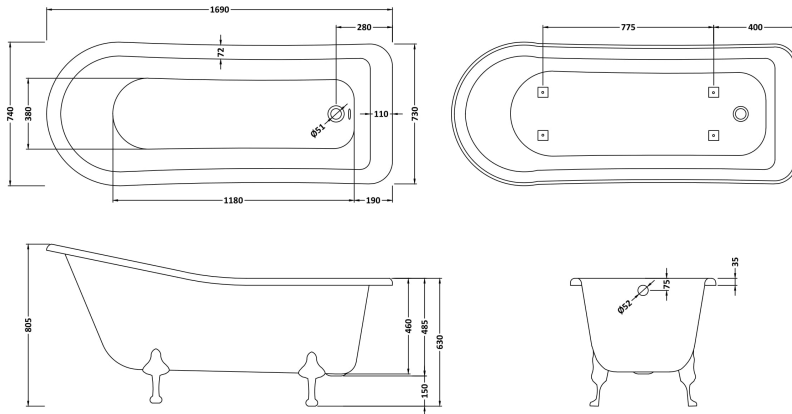

### Packaging Details

Barcode: 5055275832516

**Sales Code:** T2C

**Description:** Pride F/Standing Bath Leg Set C2

**Product Dimensions**

Length (mm):	275
Width (mm):	140
Depth (mm):	120
Nett Weight (kg):	3.9

**Packaging Dimensions**

Length (mm):	465
Width (mm):	460
Depth (mm):	225
Gross Weight (kg):	4.23

**Packaging Data**

Box Colour:	Polystyrene Moulded Box
Box Qty:	1
Label Size:	140 x 100
Label Colour:	White Label
Label Qty:	1

**Outer Box Dimensions (If Applicable)**

Length (mm):	
Width (mm):	
Height (mm):	
Gross Weight (kg):	
Barcode:	5055369044801

**Product Details**

Country of Origin:	China
Fitting Instruction:	No
Certification:	FSC: N/A CE & UKCA: N/A
Material Colour Reference:	Not Applicable
Product Material:	Aluminium
Material Thickness:	N/A
Volume (Ltr):	N/A
Displaced Capacity:	N/A
Leg Set Included:	Not Applicable
Waste Included:	Not Applicable
Drilled/Undrilled:	Not Applicable
Includes Grips:	Not Applicable
Embossed:	Not Applicable
No of Tapholes:	Not Applicable
Anti-Slip:	Not Applicable

**Product Details**

Country of Origin:	China
Fitting Instruction:	No
Certification:	FSC: CE & UKCA:
Material Colour Reference:	European White
Product Material:	Acrylic
Material Thickness:	14mm
Volume (Ltr):	197L
Displaced Capacity:	125L
Leg Set Included:	Legset Not Included
Waste Included:	Waste Not Included
Drilled/Undrilled:	Undrilled For Taps
Includes Grips:	No Grips Supplied
Embossed:	No
No of Tapholes:	None
Anti-Slip:	No