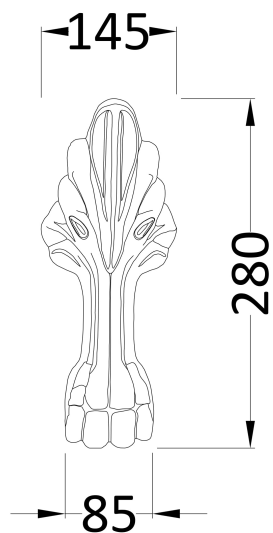

### Packaging Details

Barcode: 5055275832516

**Sales Code:** T2C

**Description:** Pride F/Standing Bath Leg Set C2

**Product Dimensions**

Length (mm):	275
Width (mm):	140
Depth (mm):	120
Nett Weight (kg):	3.9

**Packaging Dimensions**

Length (mm):	465
Width (mm):	460
Depth (mm):	225
Gross Weight (kg):	4.23

**Packaging Data**

Box Colour:	Polystyrene Moulded Box
Box Qty:	1
Label Size:	140 x 100
Label Colour:	White Label
Label Qty:	1

**Outer Box Dimensions (If Applicable)**

Length (mm):	
Width (mm):	
Height (mm):	
Gross Weight (kg):	
Barcode:	5055369044801

**Product Details**

Country of Origin:	China
Fitting Instruction:	No
Certification:	FSC: N/A CE & UKCA: N/A
Material Colour Reference:	Not Applicable
Product Material:	Aluminium
Material Thickness:	N/A
Volume (Ltr):	N/A
Displaced Capacity:	N/A
Leg Set Included:	Not Applicable
Waste Included:	Not Applicable
Drilled/Undrilled:	Not Applicable
Includes Grips:	Not Applicable
Embossed:	Not Applicable
No of Tapholes:	Not Applicable
Anti-Slip:	Not Applicable

**Sales Code:** RL1690

**Description:** 1700 Slipper Freestanding Bath

**Product Dimensions**

Length (mm):	1690
Width (mm):	730
Depth (mm):	625
Nett Weight (kg):	46

**Packaging Dimensions**

Length (mm):	1700
Width (mm):	720
Depth (mm):	470
Gross Weight (kg):	46