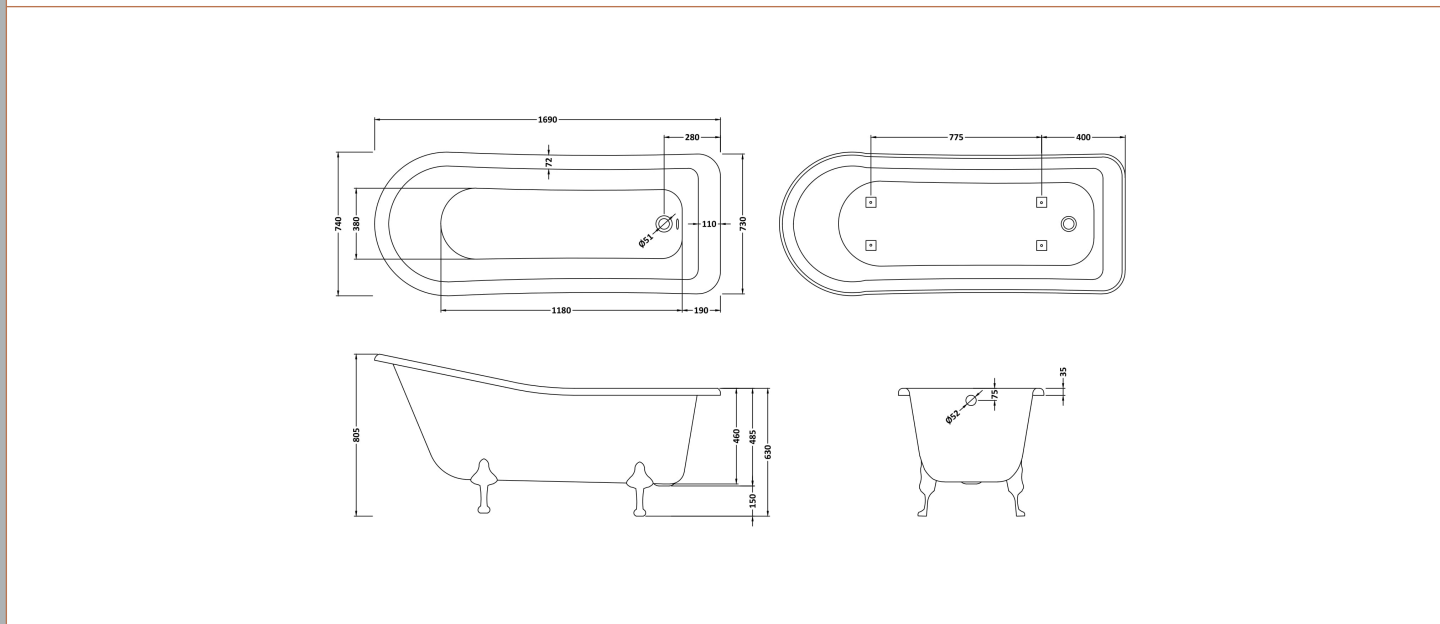

### Packaging Details

Barcode: 5055275832516

**Sales Code:** T2C

**Description:** Pride F/Standing Bath Leg Set C2

**Product Dimensions**

Length (mm):	275
Width (mm):	140
Depth (mm):	120
Nett Weight (kg):	3.9

**Outer Box Dimensions (If Applicable)**

Length (mm):	
Width (mm):	
Height (mm):	
Gross Weight (kg):	
Barcode:	5055369044801

**Product Details**

Country of Origin:	China
Fitting Instruction:	No
Certification:	FSC: N/A CE & UKCA: N/A
Material Colour Reference:	Not Applicable
Product Material:	Aluminium
Material Thickness:	N/A
Volume (Ltr):	N/A
Displaced Capacity:	N/A
Leg Set Included:	Not Applicable
Waste Included:	Not Applicable
Drilled/Undrilled:	Not Applicable
Includes Grips:	Not Applicable
Embossed:	Not Applicable
No of Tapholes:	Not Applicable
Anti-Slip:	Not Applicable

**Sales Code:** RL1690

**Description:** 1700 Slipper Freestanding Bath

**Product Dimensions**

Length (mm):	1690
Width (mm):	730
Depth (mm):	625
Nett Weight (kg):	46

**Packaging Dimensions**

Length (mm):	1700
Width (mm):	720
Depth (mm):	470
Gross Weight (kg):	46

**Product Details**

Country of Origin:	China
Fitting Instruction:	No
Certification:	FSC: CE & UKCA:
Material Colour Reference:	European White
Product Material:	Acrylic
Material Thickness:	14mm
Volume (Ltr):	197L
Displaced Capacity:	125L
Leg Set Included:	Legset Not Included
Waste Included:	Waste Not Included
Drilled/Undrilled:	Undrilled For Taps
Includes Grips:	No Grips Supplied
Embossed:	No
No of Tapholes:	None
Anti-Slip:	No