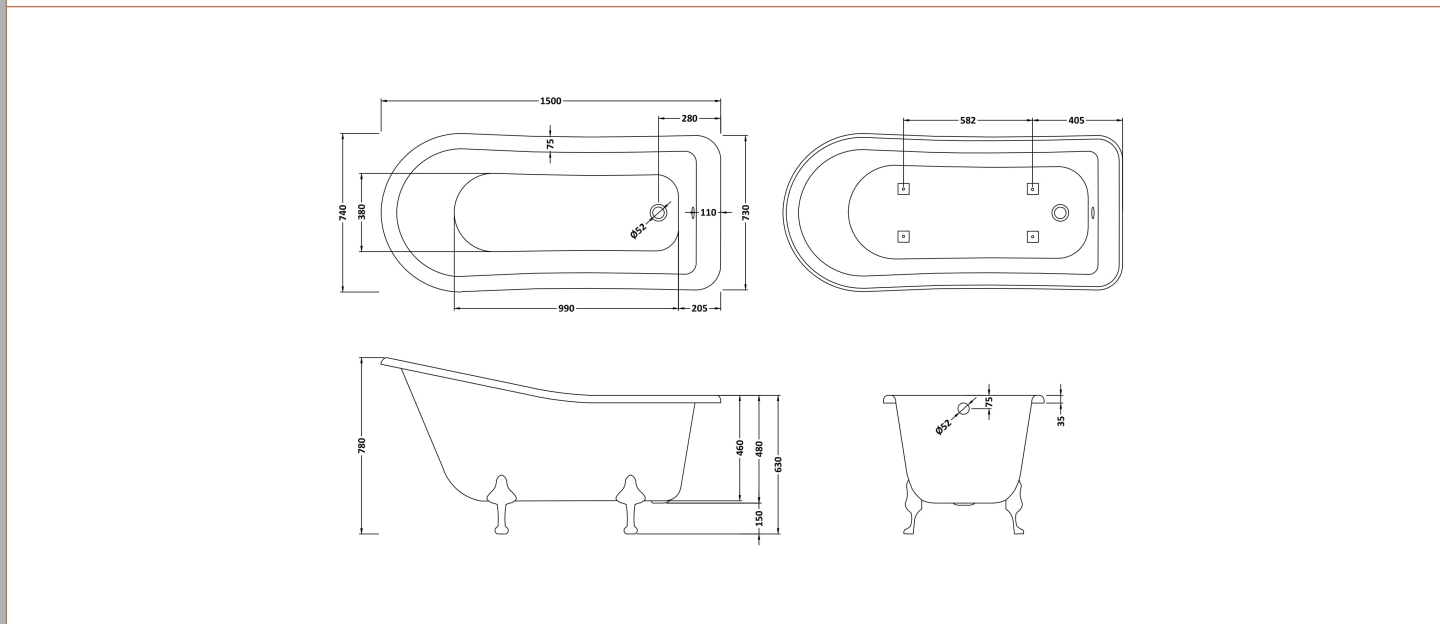

### Packaging Details

Barcode: 5055275832493

**Sales Code:** T2C

**Description:** Pride F/Standing Bath Leg Set C2

**Product Dimensions**

Length (mm):	275
Width (mm):	140
Depth (mm):	120
Nett Weight (kg):	3.9

**Outer Box Dimensions (If Applicable)**

Length (mm):	
Width (mm):	
Height (mm):	
Gross Weight (kg):	
Barcode:	5055369044801

**Product Details**

Country of Origin:	China
Fitting Instruction:	No
Certification:	FSC: N/A CE & UKCA: N/A
Material Colour Reference:	Not Applicable
Product Material:	Aluminium
Material Thickness:	N/A
Volume (Ltr):	N/A
Displaced Capacity:	N/A
Leg Set Included:	Not Applicable
Waste Included:	Not Applicable
Drilled/Undrilled:	Not Applicable
Includes Grips:	Not Applicable
Embossed:	Not Applicable
No of Tapholes:	Not Applicable
Anti-Slip:	Not Applicable

**Sales Code:** RL1490

**Description:** 1500 Slipper Freestanding Bath

**Product Dimensions**

Length (mm):	1500
Width (mm):	750
Depth (mm):	620
Nett Weight (kg):	49.6

**Packaging Dimensions**

Length (mm):	1580
Width (mm):	780
Depth (mm):	635
Gross Weight (kg):	49.6

**Product Details**

Country of Origin:	China
Fitting Instruction:	No
Certification:	FSC: CE & UKCA:
Material Colour Reference:	European White
Product Material:	Acrylic
Material Thickness:	14mm
Volume (Ltr):	155L
Displaced Capacity:	85L
Leg Set Included:	Legset Not Included
Waste Included:	Waste Not Included
Drilled/Undrilled:	Undrilled For Taps
Includes Grips:	No Grips Supplied
Embossed:	No
No of Tapholes:	None
Anti-Slip:	No