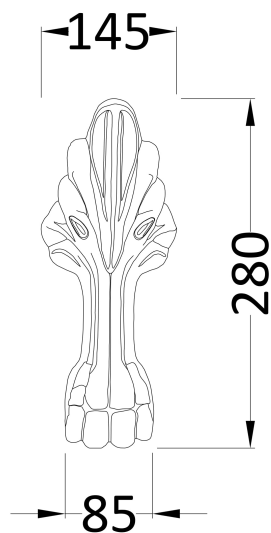

### Packaging Details

Barcode: 5055275832493

**Sales Code:** T2C

**Description:** Pride F/Standing Bath Leg Set C2

**Product Dimensions**

Length (mm):	275
Width (mm):	140
Depth (mm):	120
Nett Weight (kg):	3.9

**Packaging Dimensions**

Length (mm):	465
Width (mm):	460
Depth (mm):	225
Gross Weight (kg):	4.23

**Packaging Data**

Box Colour:	Polystyrene Moulded Box
Box Qty:	1
Label Size:	140 x 100
Label Colour:	White Label
Label Qty:	1

**Outer Box Dimensions (If Applicable)**

Length (mm):	
Width (mm):	
Height (mm):	
Gross Weight (kg):	
Barcode:	5055369044801

**Product Details**

Country of Origin:	China
Fitting Instruction:	No
Certification:	FSC: N/A CE & UKCA: N/A
Material Colour Reference:	Not Applicable
Product Material:	Aluminium
Material Thickness:	N/A
Volume (Ltr):	N/A
Displaced Capacity:	N/A
Leg Set Included:	Not Applicable
Waste Included:	Not Applicable
Drilled/Undrilled:	Not Applicable
Includes Grips:	Not Applicable
Embossed:	Not Applicable
No of Tapholes:	Not Applicable
Anti-Slip:	Not Applicable

**Sales Code:** RL1490

**Description:** 1500 Slipper Freestanding Bath

**Product Dimensions**

Length (mm):	1500
Width (mm):	750
Depth (mm):	620
Nett Weight (kg):	49.6

**Packaging Dimensions**

Length (mm):	1580
Width (mm):	780
Depth (mm):	635
Gross Weight (kg):	49.6