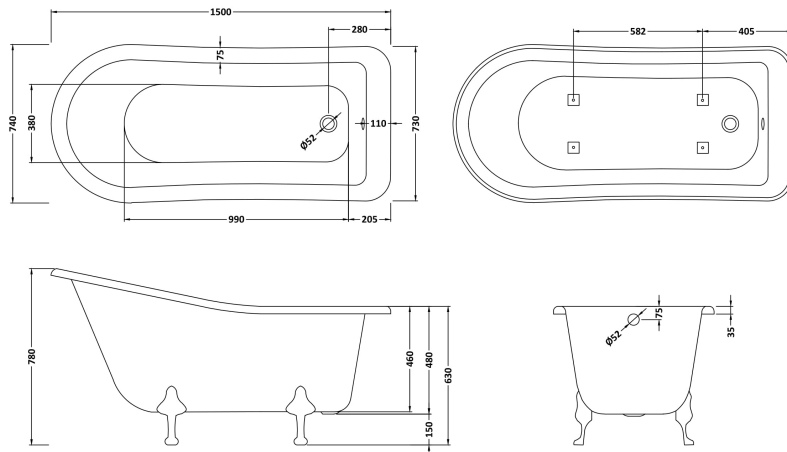

### Packaging Details

Barcode: 5055275832493

**Sales Code:** T2C

**Description:** Pride F/Standing Bath Leg Set C2

**Product Dimensions**

Length (mm):	275
Width (mm):	140
Depth (mm):	120
Nett Weight (kg):	3.9

**Packaging Dimensions**

Length (mm):	465
Width (mm):	460
Depth (mm):	225
Gross Weight (kg):	4.23

**Packaging Data**

Box Colour:	Polystyrene Moulded Box
Box Qty:	1
Label Size:	140 x 100
Label Colour:	White Label
Label Qty:	1

**Outer Box Dimensions (If Applicable)**

Length (mm):	
Width (mm):	
Height (mm):	
Gross Weight (kg):	
Barcode:	5055369044801

**Product Details**

Country of Origin:	China
Fitting Instruction:	No
Certification:	FSC: N/A CE & UKCA: N/A
Material Colour Reference:	Not Applicable
Product Material:	Aluminium
Material Thickness:	N/A
Volume (Ltr):	N/A
Displaced Capacity:	N/A
Leg Set Included:	Not Applicable
Waste Included:	Not Applicable
Drilled/Undrilled:	Not Applicable
Includes Grips:	Not Applicable
Embossed:	Not Applicable
No of Tapholes:	Not Applicable
Anti-Slip:	Not Applicable

**Product Details**

Country of Origin:	China
Fitting Instruction:	No
Certification:	FSC: CE & UKCA:
Material Colour Reference:	European White
Product Material:	Acrylic
Material Thickness:	14mm
Volume (Ltr):	155L
Displaced Capacity:	85L
Leg Set Included:	Legset Not Included
Waste Included:	Waste Not Included
Drilled/Undrilled:	Undrilled For Taps
Includes Grips:	No Grips Supplied
Embossed:	No
No of Tapholes:	None
Anti-Slip:	No