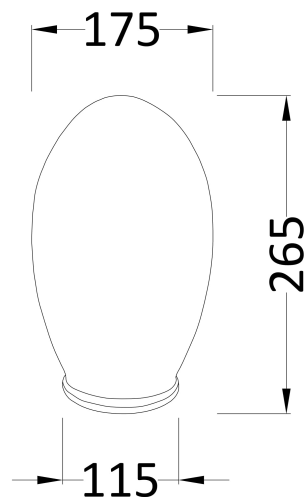

**Packaging Dimensions**

Length (mm):	1580
Width (mm):	780
Depth (mm):	635
Gross Weight (kg):	49.6

**Packaging Data**

Box Colour:	Brown Cardboard Sleeve
Box Qty:	1
Label Size:	100 x 50
Label Colour:	White Label
Label Qty:	2

**Outer Box Dimensions (If Applicable)**

Length (mm):	
Width (mm):	
Height (mm):	
Gross Weight (kg):	
Barcode:	5055369006540

**Product Details**

Country of Origin:	China
Fitting Instruction:	No
Certification:	FSC: CE & UKCA:
Material Colour Reference:	European White
Product Material:	Acrylic
Material Thickness:	14mm
Volume (Ltr):	155L
Displaced Capacity:	85L
Leg Set Included:	Legset Not Included
Waste Included:	Waste Not Included
Drilled/Undrilled:	Undrilled For Taps
Includes Grips:	No Grips Supplied
Embossed:	No
No of Tapholes:	None
Anti-Slip:	No

### Product Dimensions

Length (mm):	260
Width (mm):	500
Depth (mm):	250
Nett Weight (kg):	5.4

### Packaging Dimensions

Length (mm):	470
Width (mm):	455
Depth (mm):	230
Gross Weight (kg):	5.77