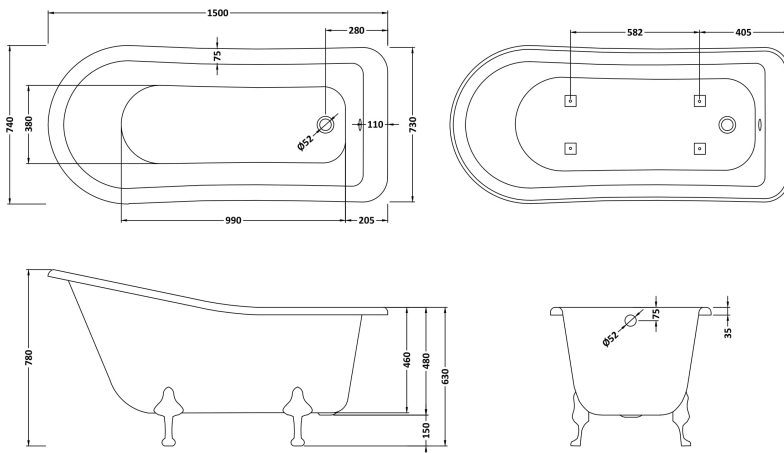

Sales Code: RL1490M1

Description: 1500 Slipper Freestanding Bath

Packaging Details

Barcode: 5055275832509