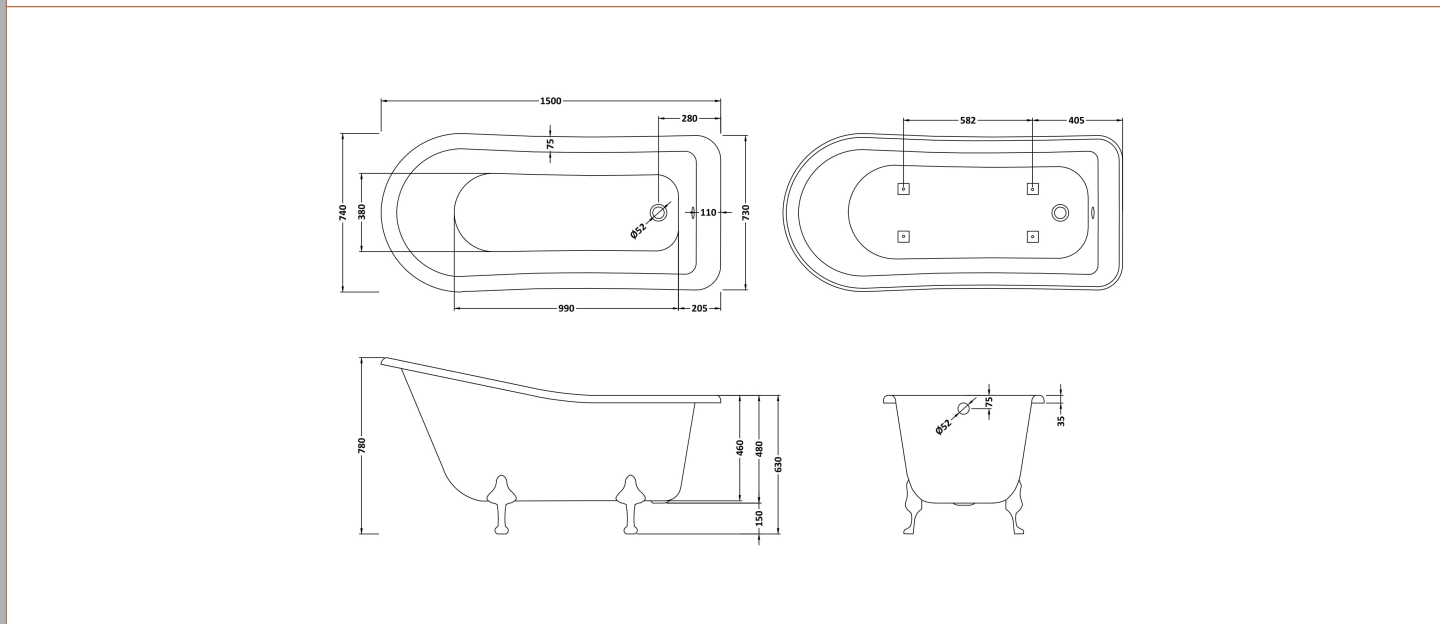

### Packaging Details

Barcode: 5055275832509

**Sales Code:** RL1490

**Description:** 1500 Slipper Freestanding Bath

**Product Dimensions**

Length (mm):	1500
Width (mm):	750
Depth (mm):	620
Nett Weight (kg):	49.6

**Packaging Dimensions**

Length (mm):	1580
Width (mm):	780
Depth (mm):	635
Gross Weight (kg):	49.6

**Packaging Data**

Box Colour:	Brown Cardboard Sleeve
Box Qty:	1
Label Size:	100 x 50
Label Colour:	White Label
Label Qty:	2

**Outer Box Dimensions (If Applicable)**

Length (mm):	
Width (mm):	
Height (mm):	
Gross Weight (kg):	
Barcode:	5055369006540

**Product Details**

Country of Origin:	China
Fitting Instruction:	No
Certification:	FSC: CE & UKCA:
Material Colour Reference:	European White
Product Material:	Acrylic
Material Thickness:	14mm
Volume (Ltr):	155L
Displaced Capacity:	85L
Leg Set Included:	Legset Not Included
Waste Included:	Waste Not Included
Drilled/Undrilled:	Undrilled For Taps
Includes Grips:	No Grips Supplied
Embossed:	No
No of Tapholes:	None
Anti-Slip:	No

### Product Dimensions

Length (mm):	260
Width (mm):	500
Depth (mm):	250
Nett Weight (kg):	5.4