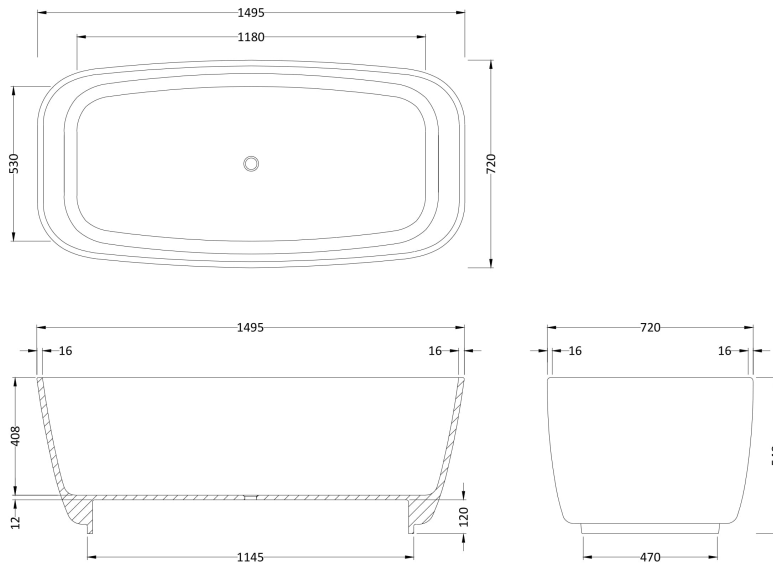

**Sales Code:** NBB003

**Description:** Bella Rec Freestanding Bath 1495 X 720

**Product Dimensions**

Length (mm):	1495
Width (mm):	720
Depth (mm):	540
Nett Weight (kg):	82

**Packaging Dimensions**

Length (mm):	1530
Width (mm):	800
Depth (mm):	580
Gross Weight (kg):	82

**Packaging Data**

Box Colour:	Brown Cardboard Box
Box Qty:	1
Label Size:	100 x 50
Label Colour:	White Label
Label Qty:	1

**Outer Box Dimensions (If Applicable)**

Length (mm):	
Width (mm):	
Height (mm):	
Gross Weight (kg):	
Barcode:	5055275895887

**Product Details**

Country of Origin:	South Africa
Fitting Instruction:	No
Certification:	FSC: No CE & UKCA: No
Material Colour Reference:	European White
Product Material:	Cian Solid Surface
Material Thickness:	16mm
Volume (Ltr):	175
Displaced Capacity:	105
Leg Set Included:	Not Applicable
Waste Included:	Waste Included
Drilled/Undrilled:	Undrilled For Taps
Includes Grips:	No Grips Supplied
Embossed:	No
No of Tapholes:	None
Anti-Slip:	No