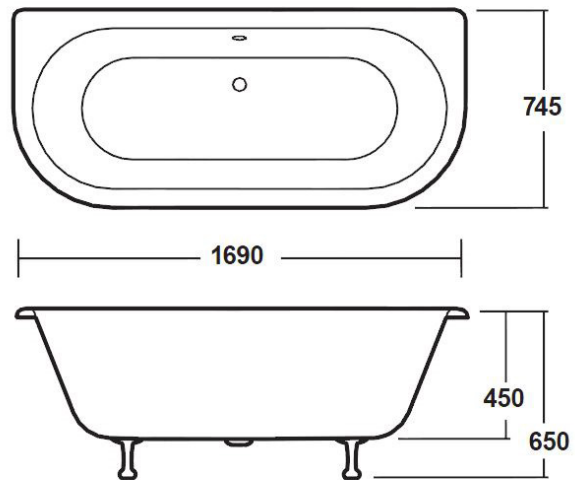

Sales Code: RE1701M1

Description: White Btw 1700 F/S Bath Deacon Legs

Packaging Details

Barcode: 5055275834909

Sales Code: RE1701

Description: 1700 Double Ended Btw Freestanding Bath

Product Dimensions

Length (mm):	1700
Width (mm):	750
Depth (mm):	485
Nett Weight (kg):	39.5

Packaging Dimensions

Length (mm):	1720
Width (mm):	770
Depth (mm):	505
Gross Weight (kg):	40

Packaging Data

Box Colour:	Brown Cardboard Sleeve
Box Qty:	1
Label Size:	100 x 50
Label Colour:	White Label
Label Qty:	2

Outer Box Dimensions (If Applicable)

Length (mm):	
Width (mm):	
Height (mm):	
Gross Weight (kg):	
Barcode:	5055369028955

Product Details

Country of Origin:	China
Fitting Instruction:	No
Certification:	FSC: CE & UKCA:
Material Colour Reference:	European White
Product Material:	Acrylic
Material Thickness:	14mm
Volume (Ltr):	228L
Displaced Capacity:	158L
Leg Set Included:	Legset Not Included
Waste Included:	Waste Not Included
Drilled/Undrilled:	Undrilled For Taps
Includes Grips:	No Grips Supplied
Embossed:	No
No of Tapholes:	None
Anti-Slip:	No

Sales Code: M1C

Description: Deacon F/Standing Bath Leg Set M1

Product Dimensions

Length (mm):	260
Width (mm):	500
Depth (mm):	250
Nett Weight (kg):	5.4

Packaging Dimensions

Length (mm):	470
Width (mm):	455
Depth (mm):	230
Gross Weight (kg):	5.77