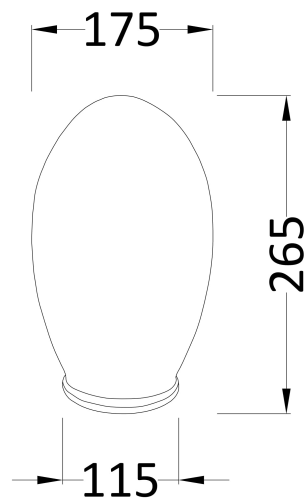

Packaging Dimensions

Length (mm):	1720
Width (mm):	770
Depth (mm):	505
Gross Weight (kg):	40

Packaging Data

Box Colour:	Brown Cardboard Sleeve
Box Qty:	1
Label Size:	100 x 50
Label Colour:	White Label
Label Qty:	2

Outer Box Dimensions (If Applicable)

Length (mm):	
Width (mm):	
Height (mm):	
Gross Weight (kg):	
Barcode:	5055369028955

Product Details

Country of Origin:	China
Fitting Instruction:	No
Certification:	FSC: CE & UKCA:
Material Colour Reference:	European White
Product Material:	Acrylic
Material Thickness:	14mm
Volume (Ltr):	228L
Displaced Capacity:	158L
Leg Set Included:	Legset Not Included
Waste Included:	Waste Not Included
Drilled/Undrilled:	Undrilled For Taps
Includes Grips:	No Grips Supplied
Embossed:	No
No of Tapholes:	None
Anti-Slip:	No

Sales Code: M1C

Description: Deacon F/Standing Bath Leg Set M1

Product Dimensions

Length (mm):	260
Width (mm):	500
Depth (mm):	250
Nett Weight (kg):	5.4

Packaging Dimensions

Length (mm):	470
Width (mm):	455
Depth (mm):	230
Gross Weight (kg):	5.77

Packaging Data

Box Colour:	Polystyrene Moulded Box
Box Qty:	1
Label Size:	140 x 100
Label Colour:	White Label
Label Qty:	1

Outer Box Dimensions (If Applicable)

Length (mm):	
Width (mm):	
Height (mm):	
Gross Weight (kg):	
Barcode:	5055369044818