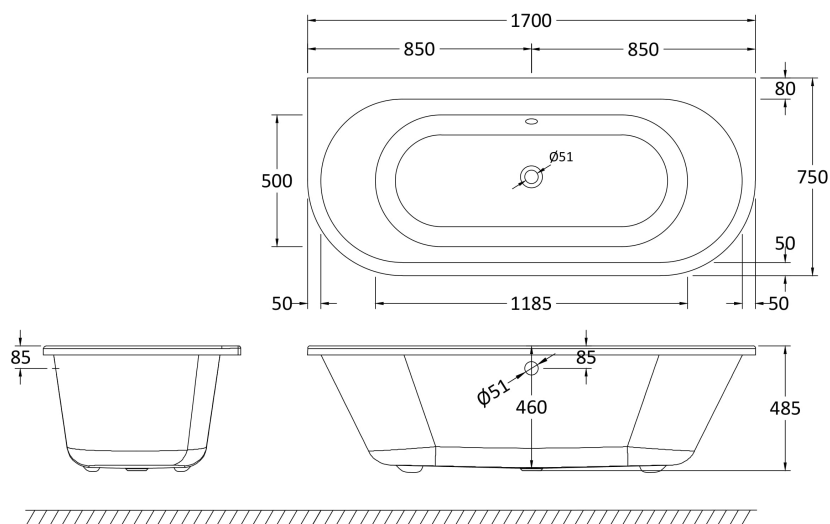

Sales Code: RE1701M1

Description: White Btw 1700 F/S Bath Deacon Legs

Packaging Details

Barcode: 5055275834909

Sales Code: RE1701

Description: 1700 Double Ended Btw Freestanding Bath

Product Dimensions

Length (mm):	1700
Width (mm):	750
Depth (mm):	485
Nett Weight (kg):	39.5

Packaging Dimensions

Length (mm):	1720
Width (mm):	770
Depth (mm):	505
Gross Weight (kg):	40

Packaging Data

Box Colour:	Brown Cardboard Sleeve
Box Qty:	1
Label Size:	100 x 50
Label Colour:	White Label
Label Qty:	2

Outer Box Dimensions (If Applicable)

Length (mm):	
Width (mm):	
Height (mm):	
Gross Weight (kg):	
Barcode:	5055369028955

Product Details

Country of Origin:	China
Fitting Instruction:	No
Certification:	FSC: CE & UKCA:
Material Colour Reference:	European White
Product Material:	Acrylic
Material Thickness:	14mm
Volume (Ltr):	228L
Displaced Capacity:	158L
Leg Set Included:	Legset Not Included
Waste Included:	Waste Not Included
Drilled/Undrilled:	Undrilled For Taps
Includes Grips:	No Grips Supplied
Embossed:	No
No of Tapholes:	None
Anti-Slip:	No

Sales Code: M1C

Description: Deacon F/Standing Bath Leg Set M1

Product Dimensions

Length (mm):	260
Width (mm):	500
Depth (mm):	250
Nett Weight (kg):	5.4

Packaging Dimensions

Length (mm):	470
Width (mm):	455
Depth (mm):	230
Gross Weight (kg):	5.77