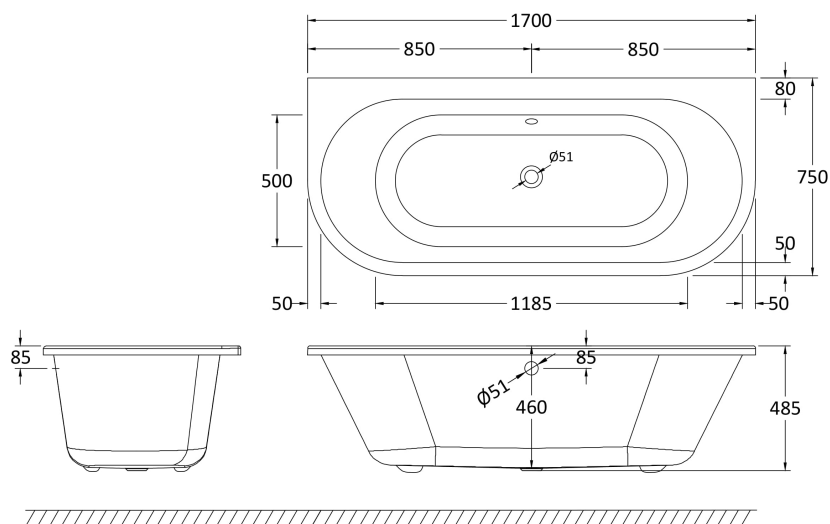

**Outer Box Dimensions (If Applicable)**

Length (mm):	
Width (mm):	
Height (mm):	
Gross Weight (kg):	
Barcode:	5055369029136

**Product Details**

Country of Origin:	China
Fitting Instruction:	No
Certification:	FSC: N/A CE & UKCA: N/A
Material Colour Reference:	Not Applicable
Product Material:	Aluminium
Material Thickness:	N/A
Volume (Ltr):	N/A
Displaced Capacity:	N/A
Leg Set Included:	Not Applicable
Waste Included:	Not Applicable
Drilled/Undrilled:	Not Applicable
Includes Grips:	Not Applicable
Embossed:	Not Applicable
No of Tapholes:	Not Applicable
Anti-Slip:	Not Applicable

**Sales Code:** RE1701

**Description:** 1700 Double Ended Btw Freestanding Bath

**Product Dimensions**

Length (mm):	1700
Width (mm):	750
Depth (mm):	485
Nett Weight (kg):	39.5

**Packaging Dimensions**

Length (mm):	1720
Width (mm):	770
Depth (mm):	505
Gross Weight (kg):	40

**Packaging Data**

Box Colour:	Brown Cardboard Sleeve
Box Qty:	1
Label Size:	100 x 50
Label Colour:	White Label
Label Qty:	2

**Outer Box Dimensions (If Applicable)**

Length (mm):	
Width (mm):	
Height (mm):	
Gross Weight (kg):	
Barcode:	5055369028955

**Product Details**

Country of Origin:	China
Fitting Instruction:	No
Certification:	FSC: CE & UKCA:
Material Colour Reference:	European White
Product Material:	Acrylic
Material Thickness:	14mm
Volume (Ltr):	228L
Displaced Capacity:	158L
Leg Set Included:	Legset Not Included
Waste Included:	Waste Not Included
Drilled/Undrilled:	Undrilled For Taps
Includes Grips:	No Grips Supplied
Embossed:	No
No of Tapholes:	None
Anti-Slip:	No