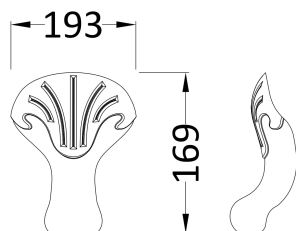

### Packaging Details

Barcode: 5055369032273

**Sales Code:** T1C

**Description:** Corbel F/Standing Bath Leg Set C

**Product Dimensions**

Length (mm):	169
Width (mm):	193
Depth (mm):	115
Nett Weight (kg):	4.6

**Packaging Dimensions**

Length (mm):	500
Width (mm):	500
Depth (mm):	250
Gross Weight (kg):	4.92

**Packaging Data**

Box Colour:	Polystyrene Moulded Box
Box Qty:	1
Label Size:	140 x 100
Label Colour:	White Label
Label Qty:	1

**Outer Box Dimensions (If Applicable)**

Length (mm):	
Width (mm):	
Height (mm):	
Gross Weight (kg):	
Barcode:	5055369029136

**Product Details**

Country of Origin:	China
Fitting Instruction:	No
Certification:	FSC: N/A CE & UKCA: N/A
Material Colour Reference:	Not Applicable
Product Material:	Aluminium
Material Thickness:	N/A
Volume (Ltr):	N/A
Displaced Capacity:	N/A
Leg Set Included:	Not Applicable
Waste Included:	Not Applicable
Drilled/Undrilled:	Not Applicable
Includes Grips:	Not Applicable
Embossed:	Not Applicable
No of Tapholes:	Not Applicable
Anti-Slip:	Not Applicable

**Sales Code:** RE1701

**Description:** 1700 Double Ended Btw Freestanding Bath

**Product Dimensions**

Length (mm):	1700
Width (mm):	750
Depth (mm):	485
Nett Weight (kg):	39.5

**Packaging Dimensions**

Length (mm):	1720
Width (mm):	770
Depth (mm):	505
Gross Weight (kg):	40