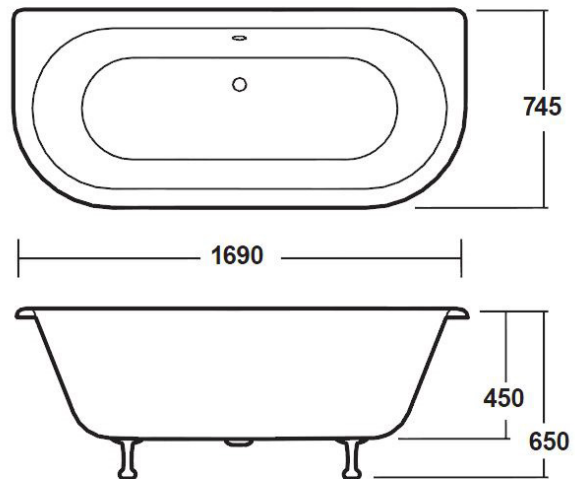

### Packaging Details

Barcode: 5055369032273

**Sales Code:** T1C

**Description:** Corbel F/Standing Bath Leg Set C

**Product Dimensions**

Length (mm):	169
Width (mm):	193
Depth (mm):	115
Nett Weight (kg):	4.6

**Packaging Dimensions**

Length (mm):	500
Width (mm):	500
Depth (mm):	250
Gross Weight (kg):	4.92

**Packaging Data**

Box Colour:	Polystyrene Moulded Box
Box Qty:	1
Label Size:	140 x 100
Label Colour:	White Label
Label Qty:	1

**Outer Box Dimensions (If Applicable)**

Length (mm):	
Width (mm):	
Height (mm):	
Gross Weight (kg):	
Barcode:	5055369029136

**Product Details**

Country of Origin:	China
Fitting Instruction:	No
Certification:	FSC: N/A CE & UKCA: N/A
Material Colour Reference:	Not Applicable
Product Material:	Aluminium
Material Thickness:	N/A
Volume (Ltr):	N/A
Displaced Capacity:	N/A
Leg Set Included:	Not Applicable
Waste Included:	Not Applicable
Drilled/Undrilled:	Not Applicable
Includes Grips:	Not Applicable
Embossed:	Not Applicable
No of Tapholes:	Not Applicable
Anti-Slip:	Not Applicable

**Sales Code:** RE1701

**Description:** 1700 Double Ended Btw Freestanding Bath

**Product Dimensions**

Length (mm):	1700
Width (mm):	750
Depth (mm):	485
Nett Weight (kg):	39.5

**Packaging Dimensions**

Length (mm):	1720
Width (mm):	770
Depth (mm):	505
Gross Weight (kg):	40