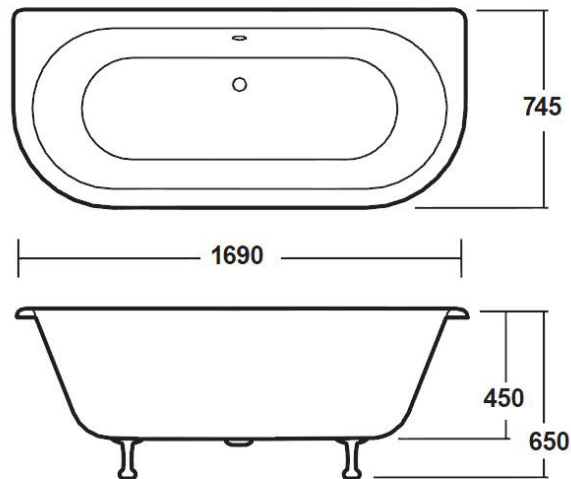

Sales Code: RE1701C2

Description: White Btw 1700 F/S Bath Pride Legs

Packaging Details

Barcode: 5055275834893

Sales Code: T2C

Description: Pride F/Standing Bath Leg Set C2

Product Dimensions

Length (mm):	275
Width (mm):	140
Depth (mm):	120
Nett Weight (kg):	3.9

Packaging Dimensions

Length (mm):	465
Width (mm):	460
Depth (mm):	225
Gross Weight (kg):	4.23

Packaging Data

Box Colour:	Polystyrene Moulded Box
Box Qty:	1
Label Size:	140 x 100
Label Colour:	White Label
Label Qty:	1

Outer Box Dimensions (If Applicable)

Length (mm):	
Width (mm):	
Height (mm):	
Gross Weight (kg):	
Barcode:	5055369044801

Product Details

Country of Origin:	China
Fitting Instruction:	No
Certification:	FSC: N/A CE & UKCA: N/A
Material Colour Reference:	Not Applicable
Product Material:	Aluminium
Material Thickness:	N/A
Volume (Ltr):	N/A
Displaced Capacity:	N/A
Leg Set Included:	Not Applicable
Waste Included:	Not Applicable
Drilled/Undrilled:	Not Applicable
Includes Grips:	Not Applicable
Embossed:	Not Applicable
No of Tapholes:	Not Applicable
Anti-Slip:	Not Applicable

Sales Code: RE1701

Description: 1700 Double Ended Btw Freestanding Bath

Product Dimensions

Length (mm):	1700
Width (mm):	750
Depth (mm):	485
Nett Weight (kg):	39.5

Packaging Dimensions

Length (mm):	1720
Width (mm):	770
Depth (mm):	505
Gross Weight (kg):	40