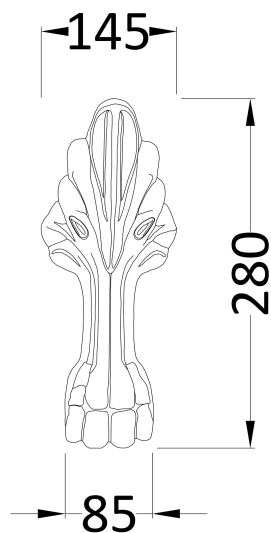

Sales Code: RE1701C2

Description: White Btw 1700 F/S Bath Pride Legs

Packaging Details

Barcode: 5055275834893

Sales Code: T2C

Description: Pride F/Standing Bath Leg Set C2

Product Dimensions

Length (mm):	275
Width (mm):	140
Depth (mm):	120
Nett Weight (kg):	3.9

Packaging Dimensions

Length (mm):	465
Width (mm):	460
Depth (mm):	225
Gross Weight (kg):	4.23

Packaging Data

Box Colour:	Polystyrene Moulded Box
Box Qty:	1
Label Size:	140 x 100
Label Colour:	White Label
Label Qty:	1

Outer Box Dimensions (If Applicable)

Length (mm):	
Width (mm):	
Height (mm):	
Gross Weight (kg):	
Barcode:	5055369044801

Product Details

Country of Origin:	China
Fitting Instruction:	No
Certification:	FSC: N/A CE & UKCA: N/A
Material Colour Reference:	Not Applicable
Product Material:	Aluminium
Material Thickness:	N/A
Volume (Ltr):	N/A
Displaced Capacity:	N/A
Leg Set Included:	Not Applicable
Waste Included:	Not Applicable
Drilled/Undrilled:	Not Applicable
Includes Grips:	Not Applicable
Embossed:	Not Applicable
No of Tapholes:	Not Applicable
Anti-Slip:	Not Applicable

Sales Code: RE1701

Description: 1700 Double Ended Btw Freestanding Bath

Product Dimensions

Length (mm):	1700
Width (mm):	750
Depth (mm):	485
Nett Weight (kg):	39.5

Packaging Dimensions

Length (mm):	1720
Width (mm):	770
Depth (mm):	505
Gross Weight (kg):	40