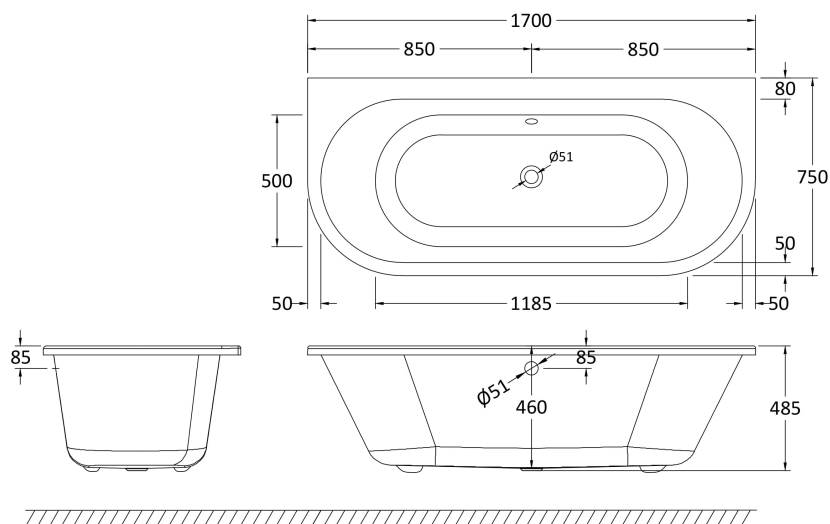

Outer Box Dimensions (If Applicable)

Length (mm):	
Width (mm):	
Height (mm):	
Gross Weight (kg):	
Barcode:	5055369044801

Product Details

Country of Origin:	China
Fitting Instruction:	No
Certification:	FSC: N/A CE & UKCA: N/A
Material Colour Reference:	Not Applicable
Product Material:	Aluminium
Material Thickness:	N/A
Volume (Ltr):	N/A
Displaced Capacity:	N/A
Leg Set Included:	Not Applicable
Waste Included:	Not Applicable
Drilled/Undrilled:	Not Applicable
Includes Grips:	Not Applicable
Embossed:	Not Applicable
No of Tapholes:	Not Applicable
Anti-Slip:	Not Applicable

Sales Code: RE1701

Description: 1700 Double Ended Btw Freestanding Bath

Product Dimensions

Length (mm):	1700
Width (mm):	750
Depth (mm):	485
Nett Weight (kg):	39.5

Packaging Dimensions

Length (mm):	1720
Width (mm):	770
Depth (mm):	505
Gross Weight (kg):	40

Packaging Data

Box Colour:	Brown Cardboard Sleeve
Box Qty:	1
Label Size:	100 x 50
Label Colour:	White Label
Label Qty:	2

Outer Box Dimensions (If Applicable)

Length (mm):	
Width (mm):	
Height (mm):	
Gross Weight (kg):	
Barcode:	5055369028955

Product Details

Country of Origin:	China
Fitting Instruction:	No
Certification:	FSC: CE & UKCA:
Material Colour Reference:	European White
Product Material:	Acrylic
Material Thickness:	14mm
Volume (Ltr):	228L
Displaced Capacity:	158L
Leg Set Included:	Legset Not Included
Waste Included:	Waste Not Included
Drilled/Undrilled:	Undrilled For Taps
Includes Grips:	No Grips Supplied
Embossed:	No
No of Tapholes:	None
Anti-Slip:	No